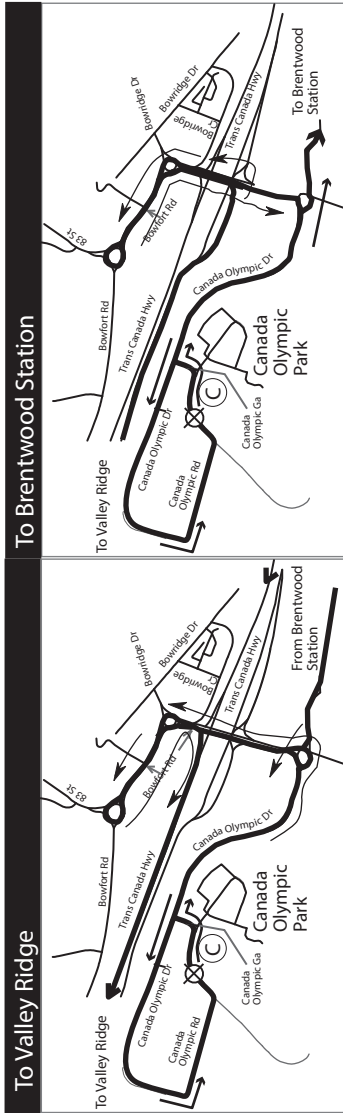

Valley Ridge Route 408

BRENTWOOD
8, 9, 38, 53, 65, 82,
408, MO

LEGEND

- Route
- Bus Terminal
- CTrain Line
- CTrain Station
- Time Point
- Intersecting Route
- Park and Ride
- Bus Only Gate

Note
Special Routing Instructions
Trip Sequence Order
AM Trip Route - F D E C B A
All Other Time Trip Route - A B C D E F C B A