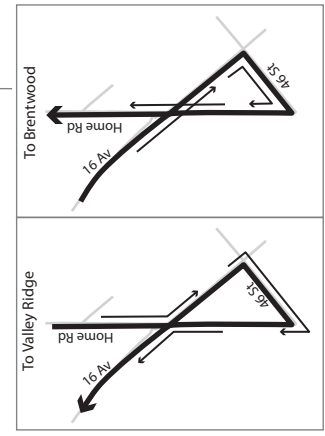

Valley Ridge Route 408

BRENTWOOD
8, 9, 38, 53, 65, 82,
408, MO

LEGEND

- Route
- Bus Terminal
- CTrain Line
- CTrain Station
- Time Point
- Intersecting Route
- Park and Ride
- Bus Only Gate

Note
Special Routing Instructions
Trip Sequence Order
AM Trip Route - F D E C B A
All Other Time Trip Route - A B C D E F C B A