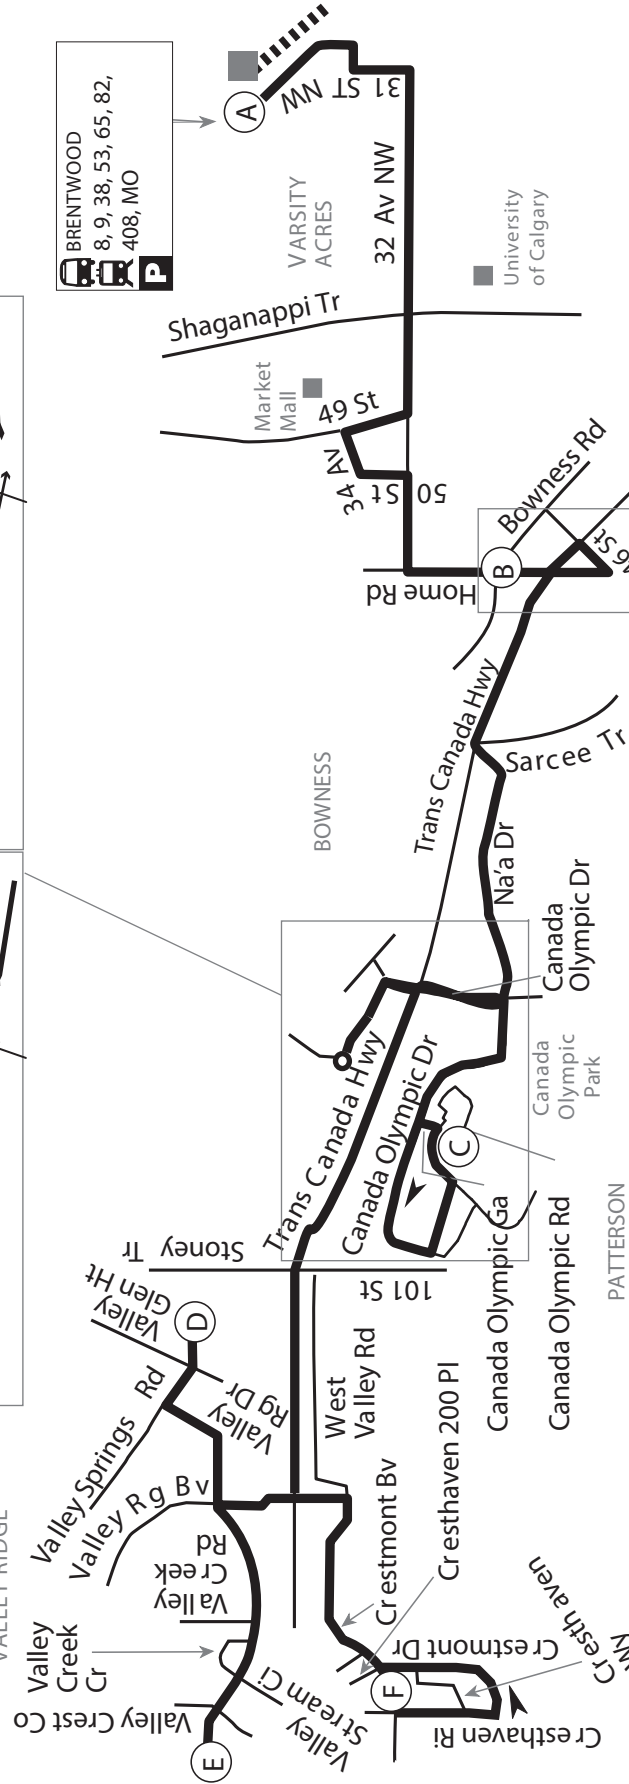

Valley Ridge Route 408

BRENTWOOD
8, 9, 38, 53, 65, 82,
408, MO

LEGEND

- Route
- Bus Terminal
- CTrain Line
- CTrain Station
- Time Point
- Intersecting Route
- Park and Ride
- Bus Only Gate

Note
Special Routing Instructions
Trip Sequence Order
AM Trip Route - F D E C B A
All Other Time Trip Route - A B C D E F C B A