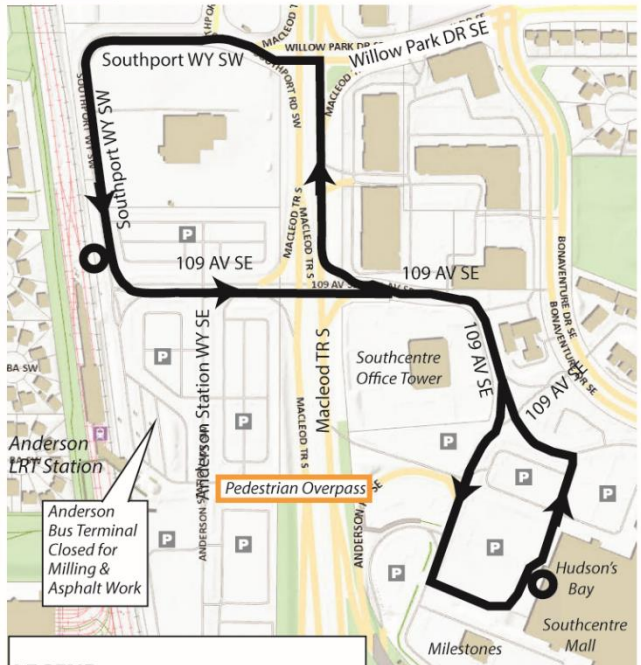

Anderson - Southcentre Shuttle - Sept. 3

LEGEND

- Route
- Shuttle Stop
- Pedestrian Overpass Closed

Anderson - Southcentre Shuttle - Sept. 4 - 8

LEGEND

- Route
- Shuttle Stop
- Pedestrian Overpass Closed