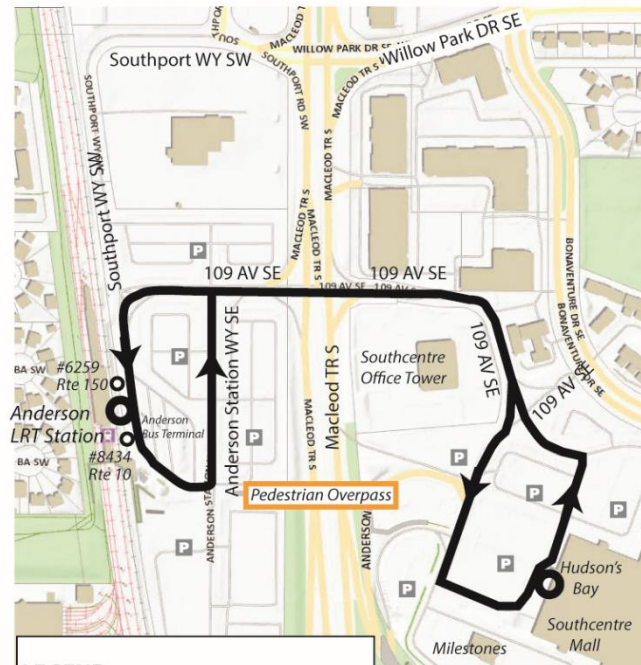

Anderson - Southcentre Shuttle - Sept. 3

LEGEND

- Route
- Shuttle Stop
- Pedestrian Overpass Closed

Anderson - Southcentre Shuttle - Sept. 4 - 8

LEGEND

- Route
- Shuttle Stop
- Pedestrian Overpass Closed