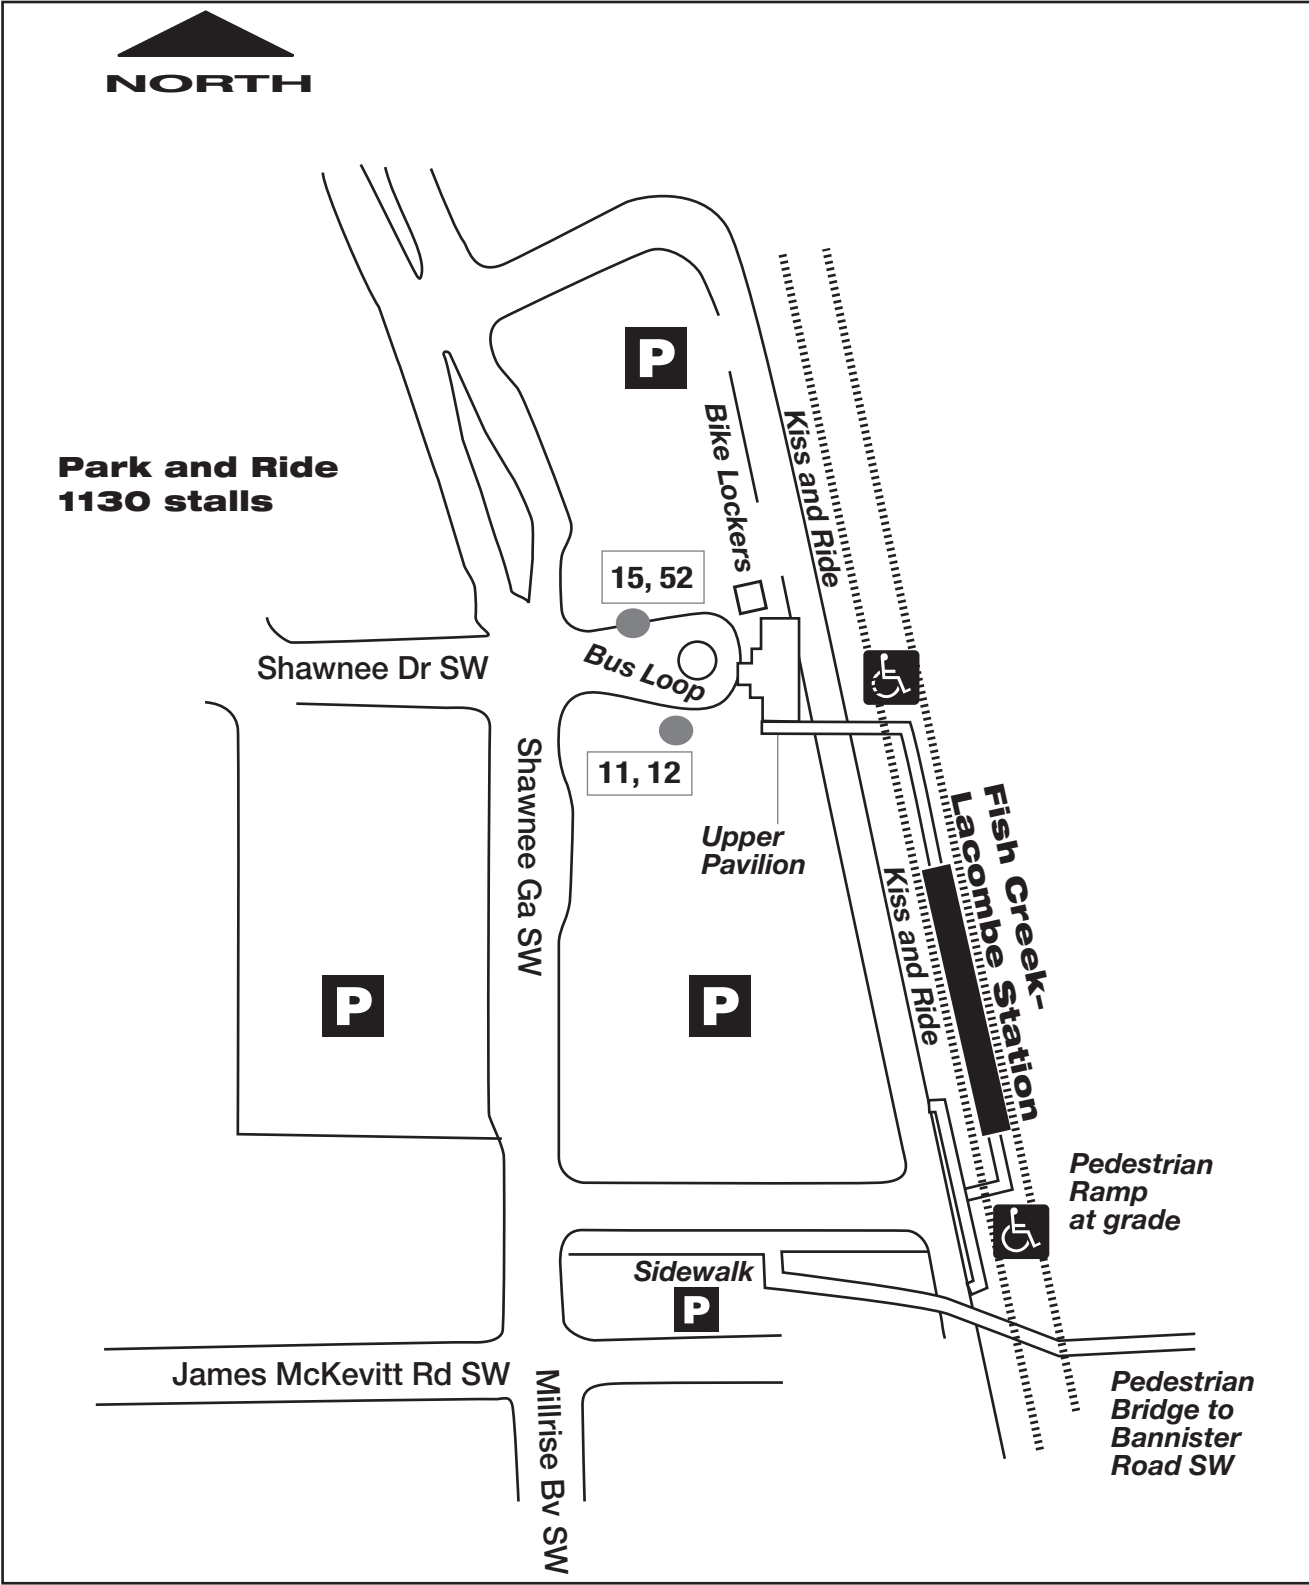

Fish Creek-Lacombe Station

- 11 – Southwest Loop
- 12 – Southwest Loop
- 15 – Millrise
- 52 – Evergreen/Somerset