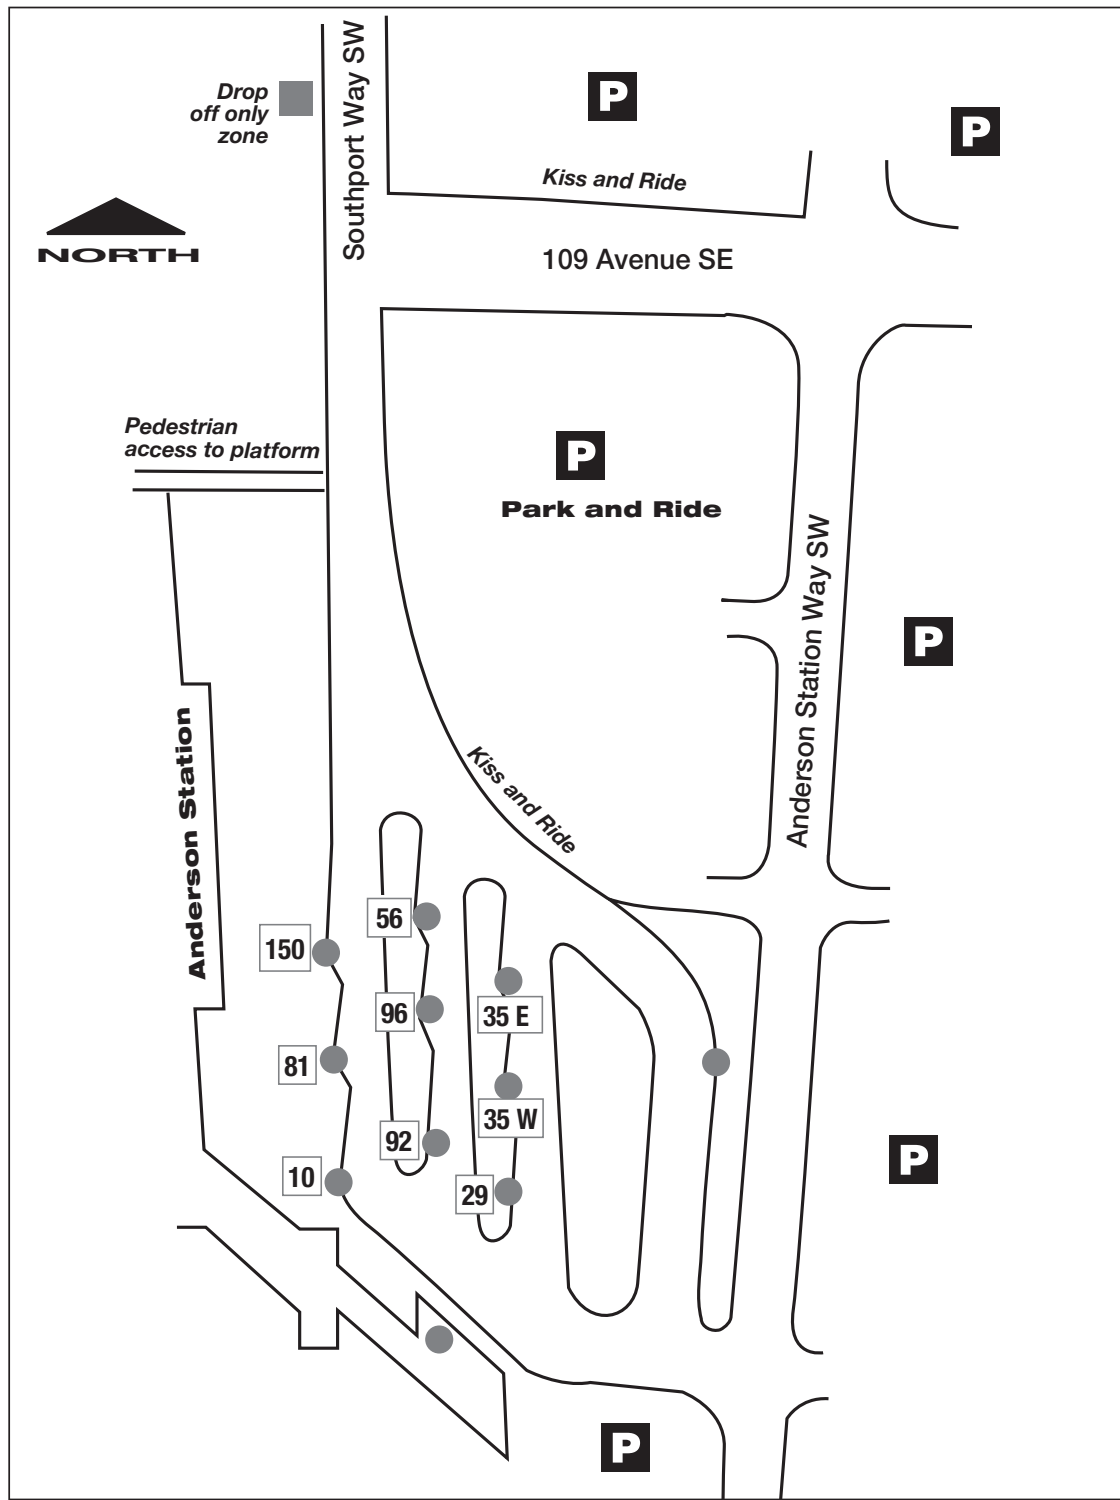

Anderson Station

- | | |
|-------------------------------|---------------------|
| 10 – City Hall/Southcentre | 81 – Macleod Trail |
| 29 – Queensland | 92 – McKenzie Towne |
| 35 – Bonavista/Canyon Meadows | 96 – McKenzie |
| 56 – Woodbine | 150 – 114 Avenue SE |