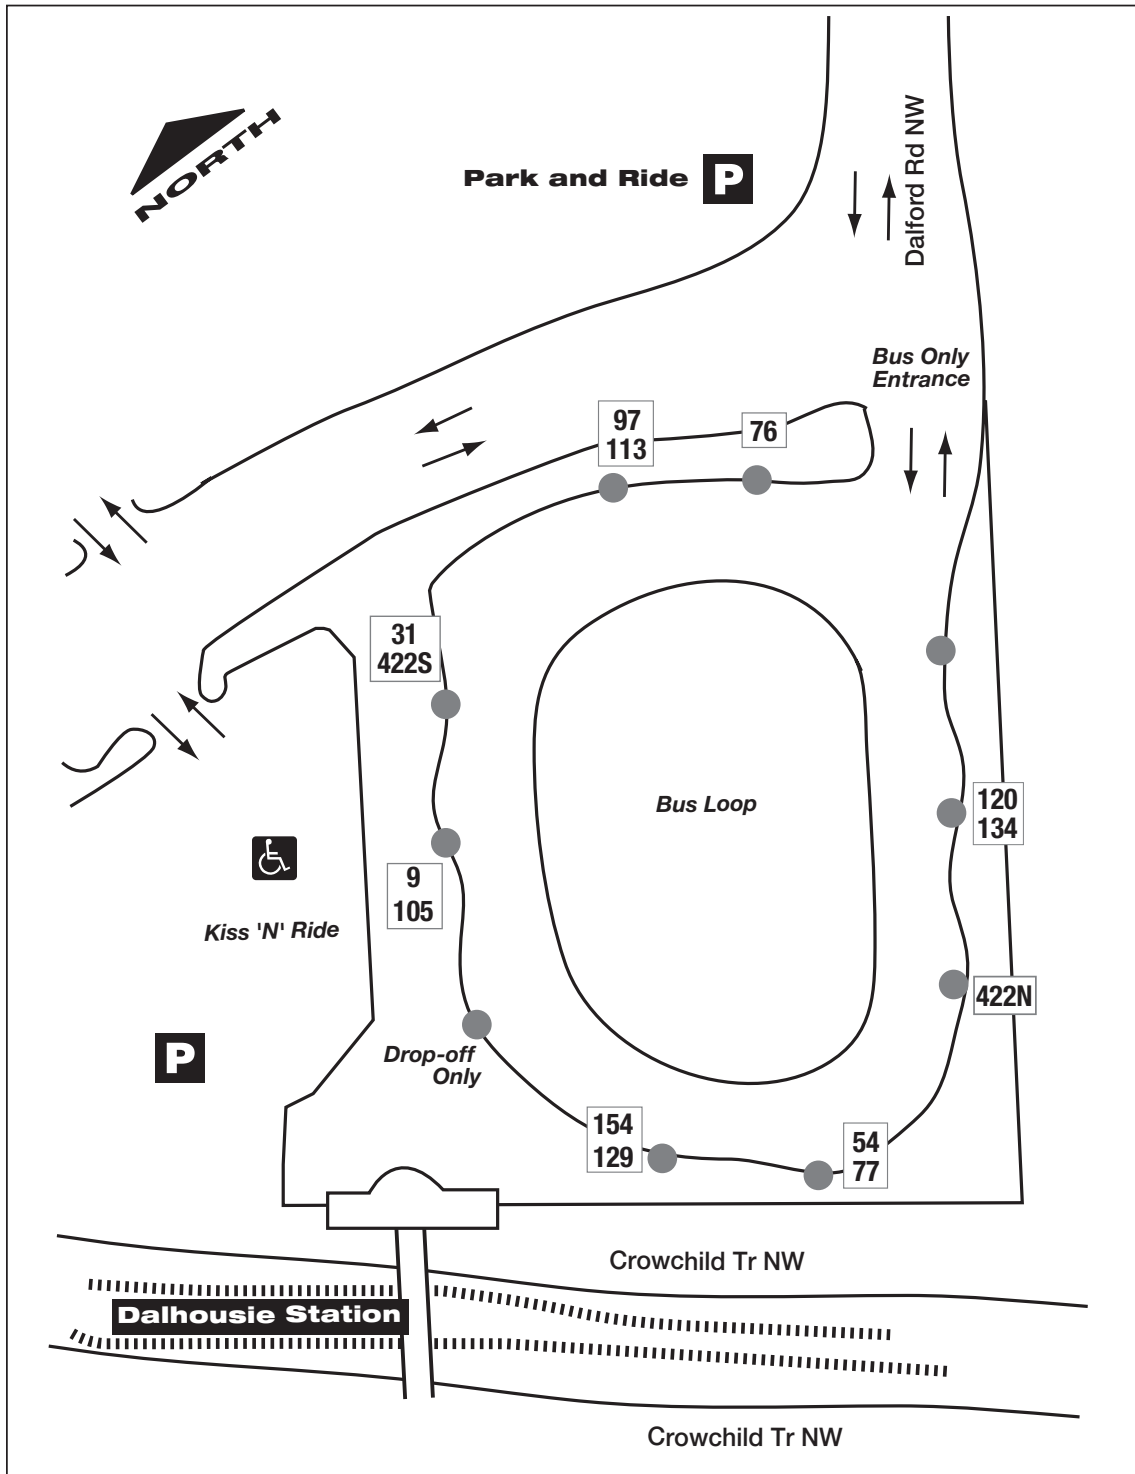

Dalhousie Station

- | | | |
|-----------------|----------------------------|----------------------------|
| 9 – Chinook | 97 – South Ranchlands | 134 – South Silver Springs |
| 31 – Lions Park | 105 – Lions Park | 154 – Hamptons |
| 54 – Edgevalley | 113 – North Ranchlands | 422N – Dalhousie |
| 76 – Hawkwood | 120 – North Silver Springs | 422S – Montgomery |
| 77 – Edgemont | 129 – Sage Hill | |