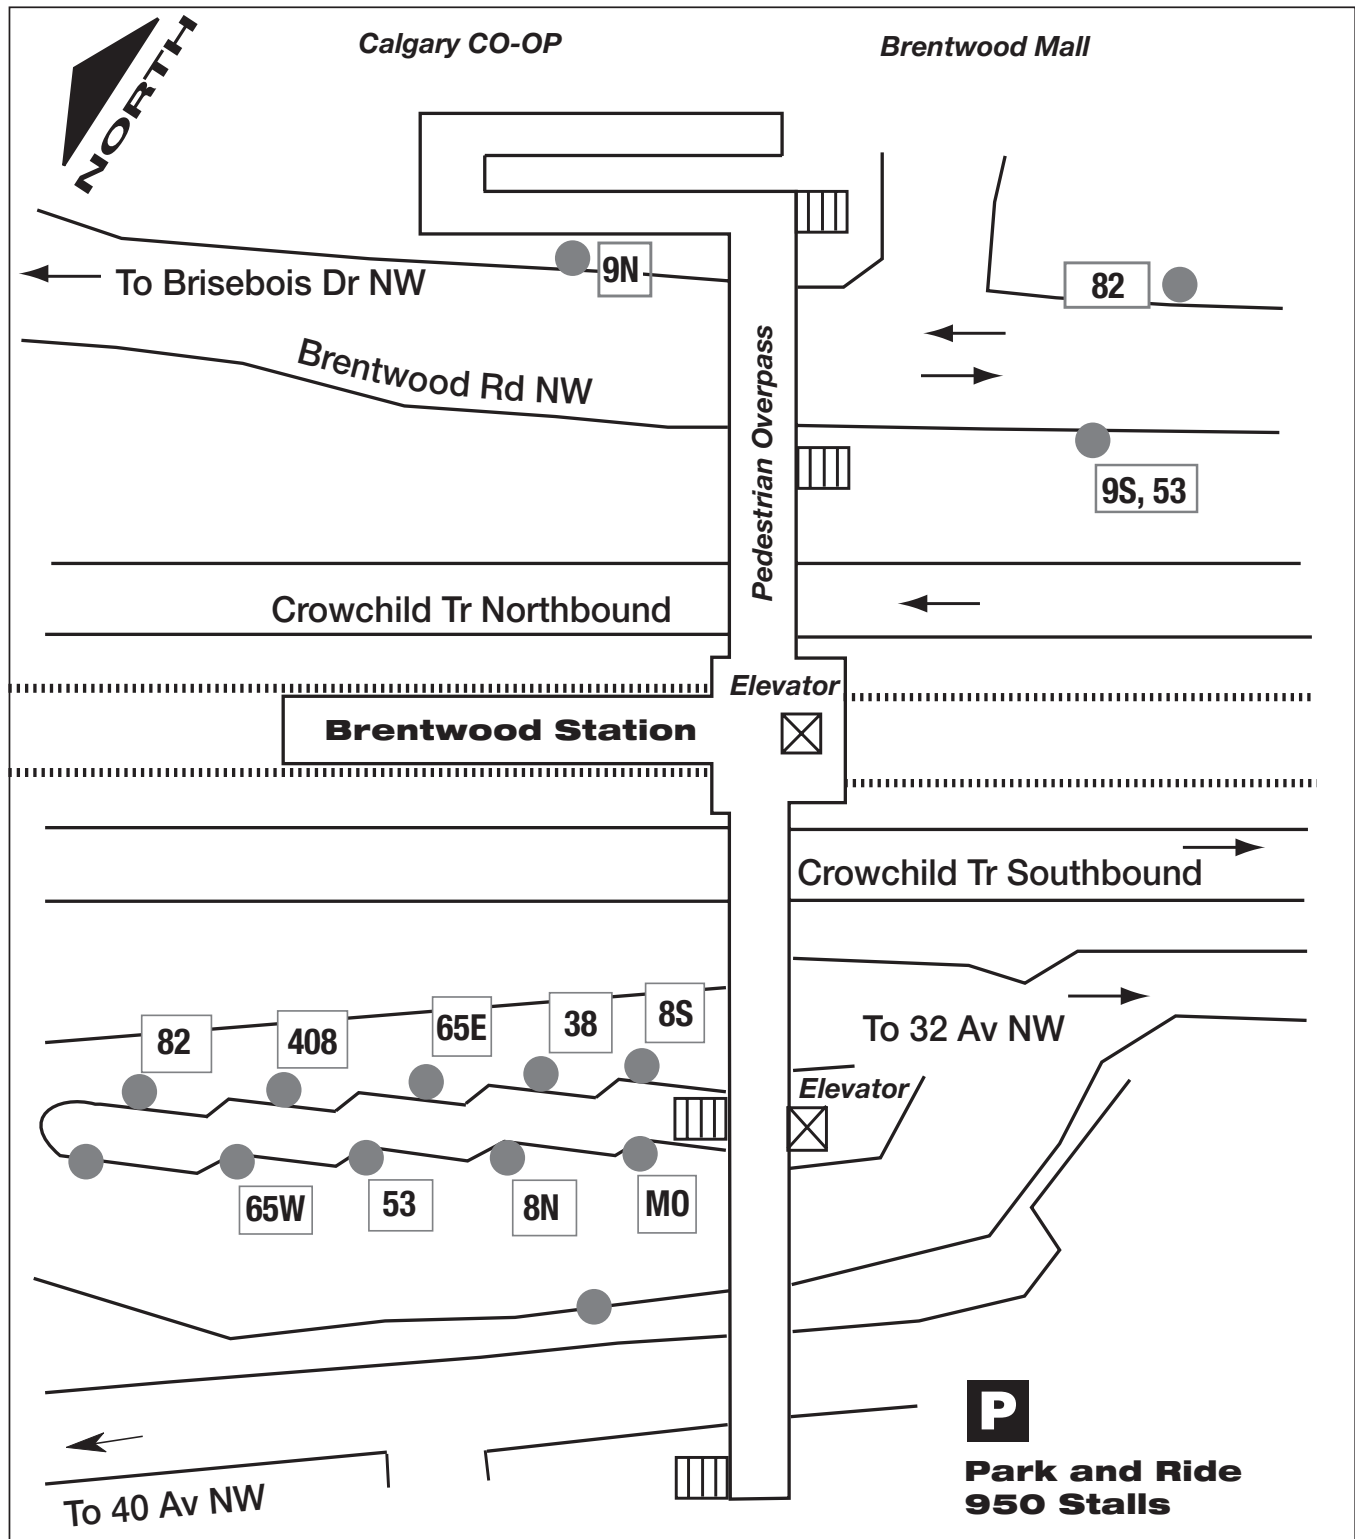

# Brentwood Station

- |    |                            |     |                       |     |                |
|----|----------------------------|-----|-----------------------|-----|----------------|
| 8N | - North Pointe             | 9S  | - Chinook             | 82  | - Nolan Hill   |
| 8S | - Foothills Medical Centre | 53  | - Greenwood/Brentwood | 408 | - Valley Ridge |
| 9N | - Dalhousie                | 65W | - Market Mall         |     |                |
| MO | - MAX Orange Saddletowne   | 65E | - Downtown West       |     |                |