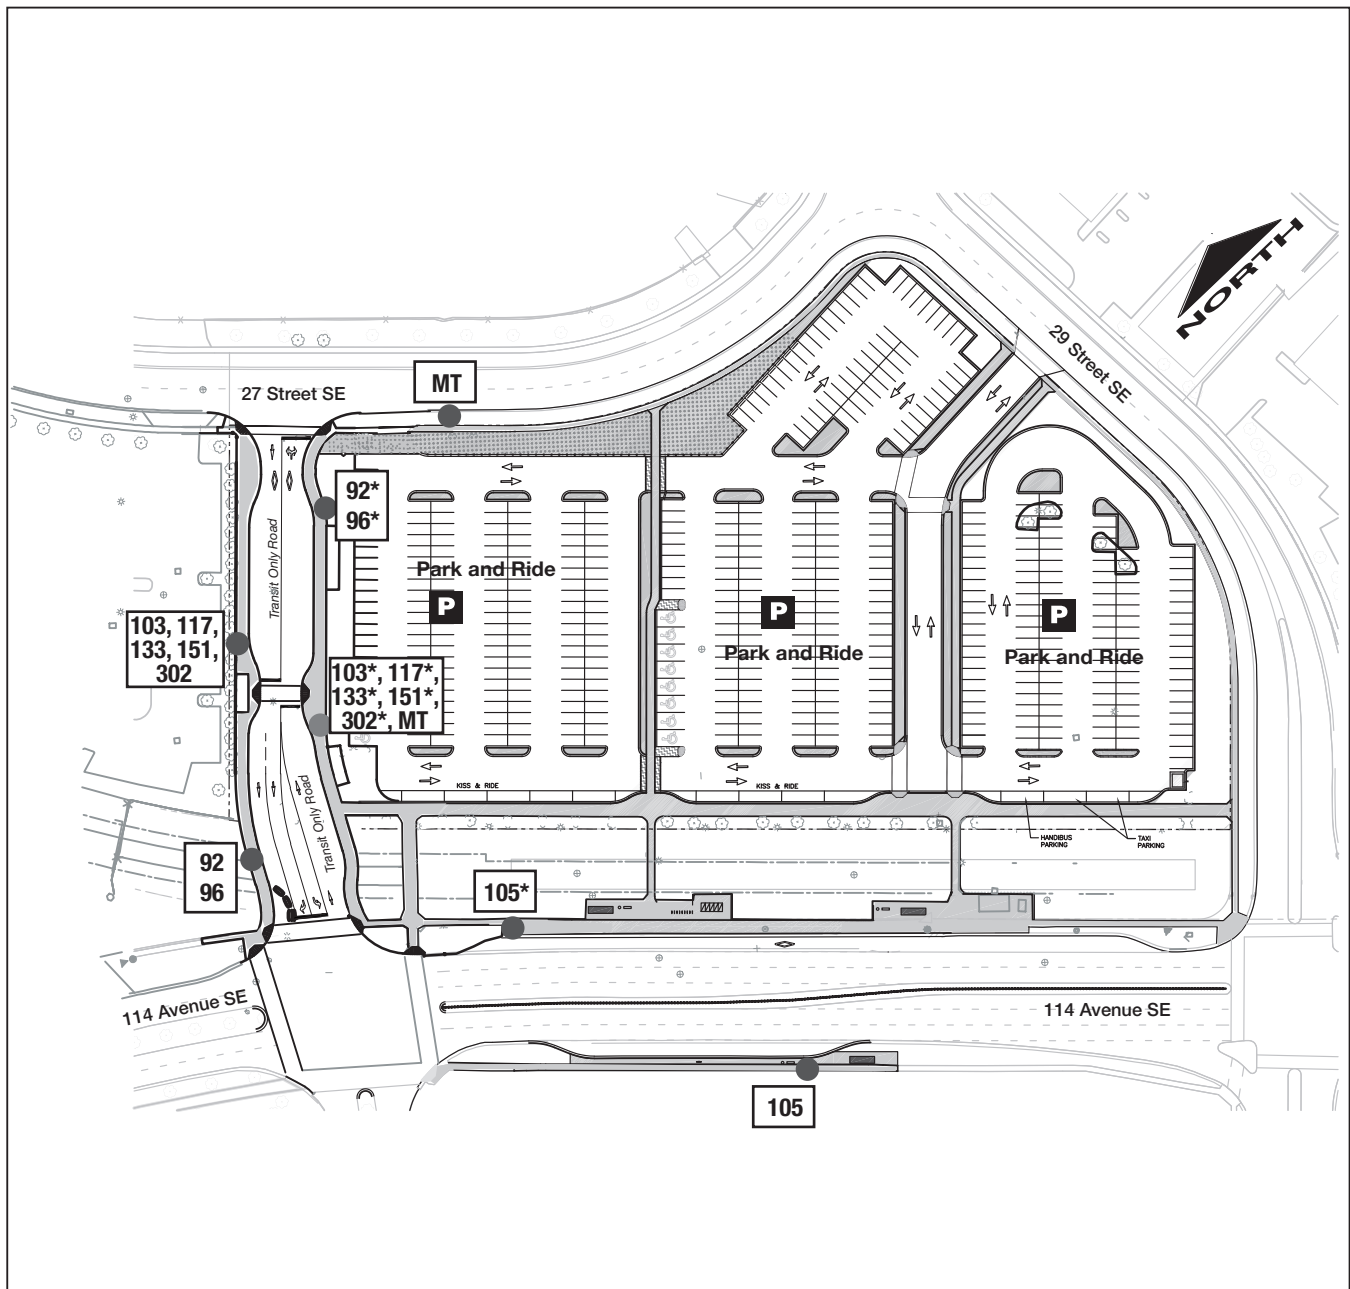

Douglas Glen Terminal

- | | | | | | |
|------|------------------|------|------------------|------|-----------------------|
| 92* | - Anderson | 117* | - Downtown | 151* | - Downtown |
| 92 | - McKenzie Towne | 117 | - McKenzie Towne | 151 | - Copperfield |
| 96* | - Anderson | 133* | - Downtown | 302* | - Downtown |
| 96 | - McKenzie | 133 | - Cranston | 302 | - South Health Campus |
| 103* | - Downtown | 150* | - Anderson | MT | - MAX Teal Westbrook |
| 103 | - McKenzie | 150 | - 114 Avenue SE | | |