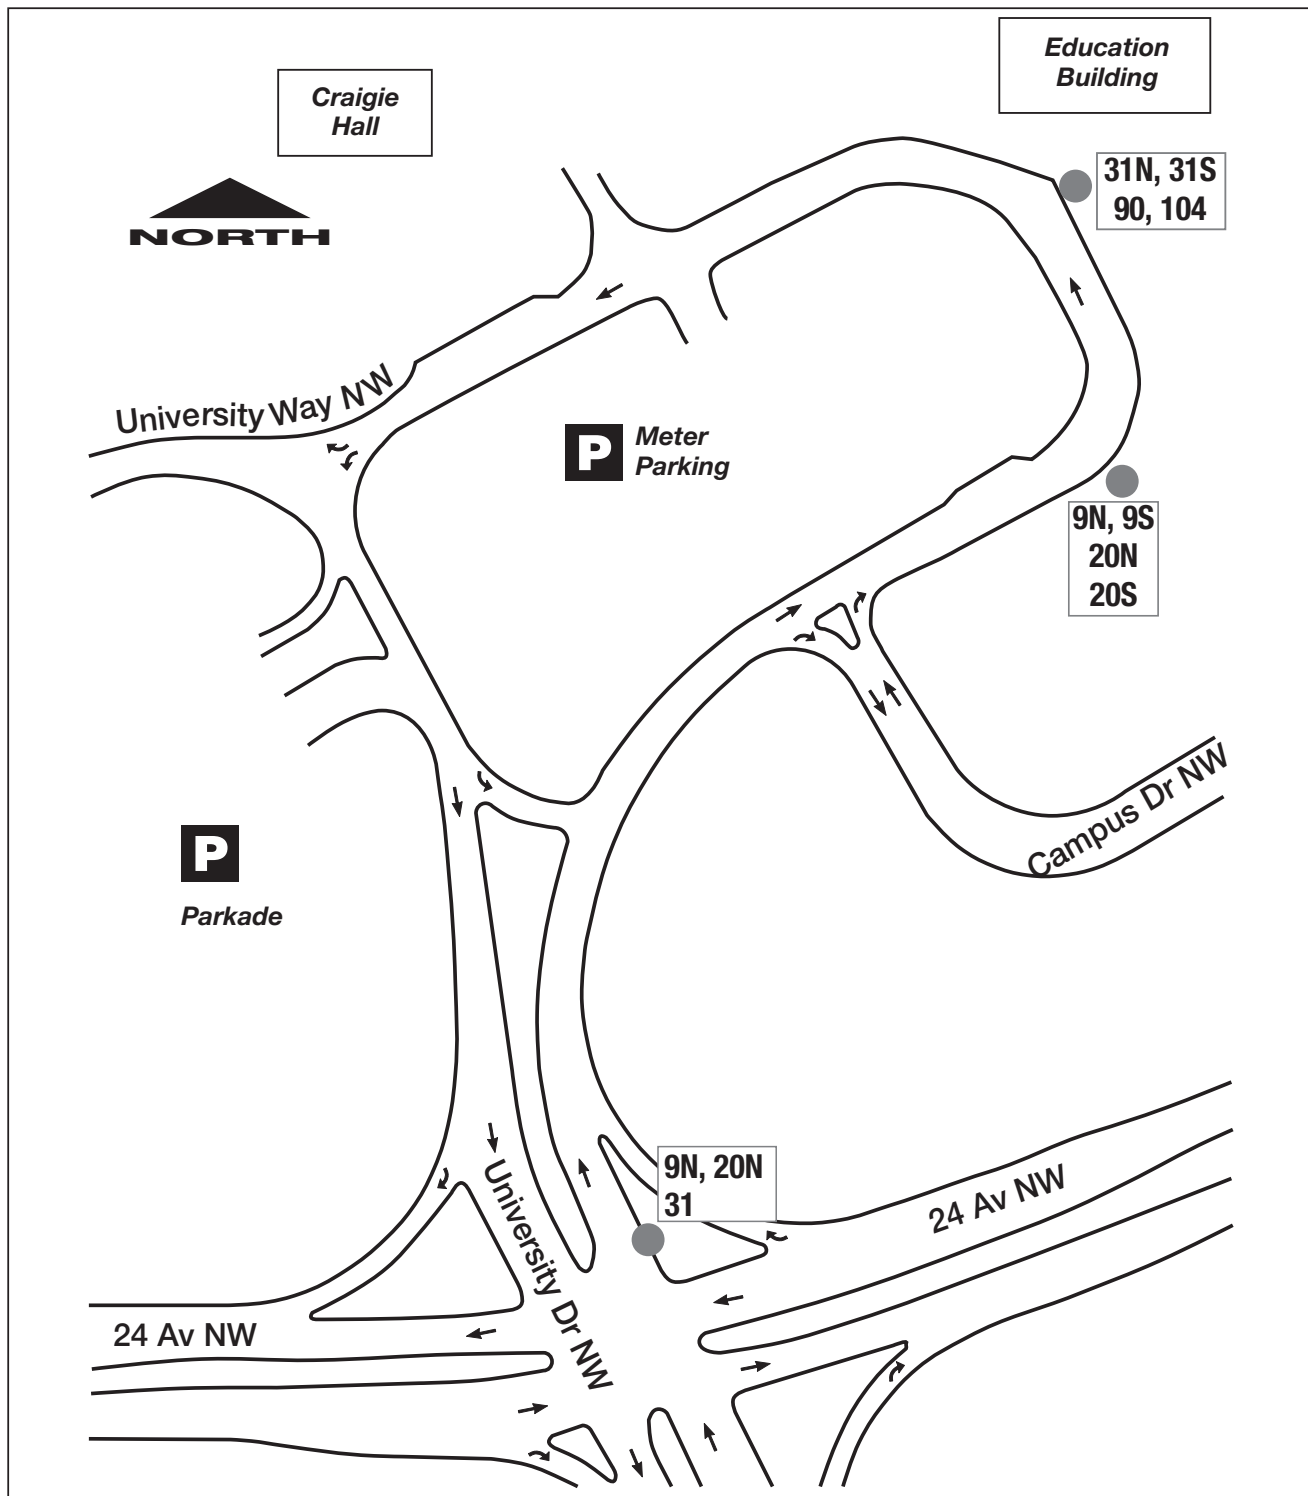

# University of Calgary Terminal

- |     |              |     |              |     |             |
|-----|--------------|-----|--------------|-----|-------------|
| 9N  | - Dalhousie  | 20S | - Heritage   | 104 | - Sunnyside |
| 9S  | - Chinook    | 31N | - Dalhousie  |     |             |
| 20N | - Northmount | 31S | - Lions Park |     |             |
| 20S | - Heritage   | 90  | - Bridgeland |     |             |