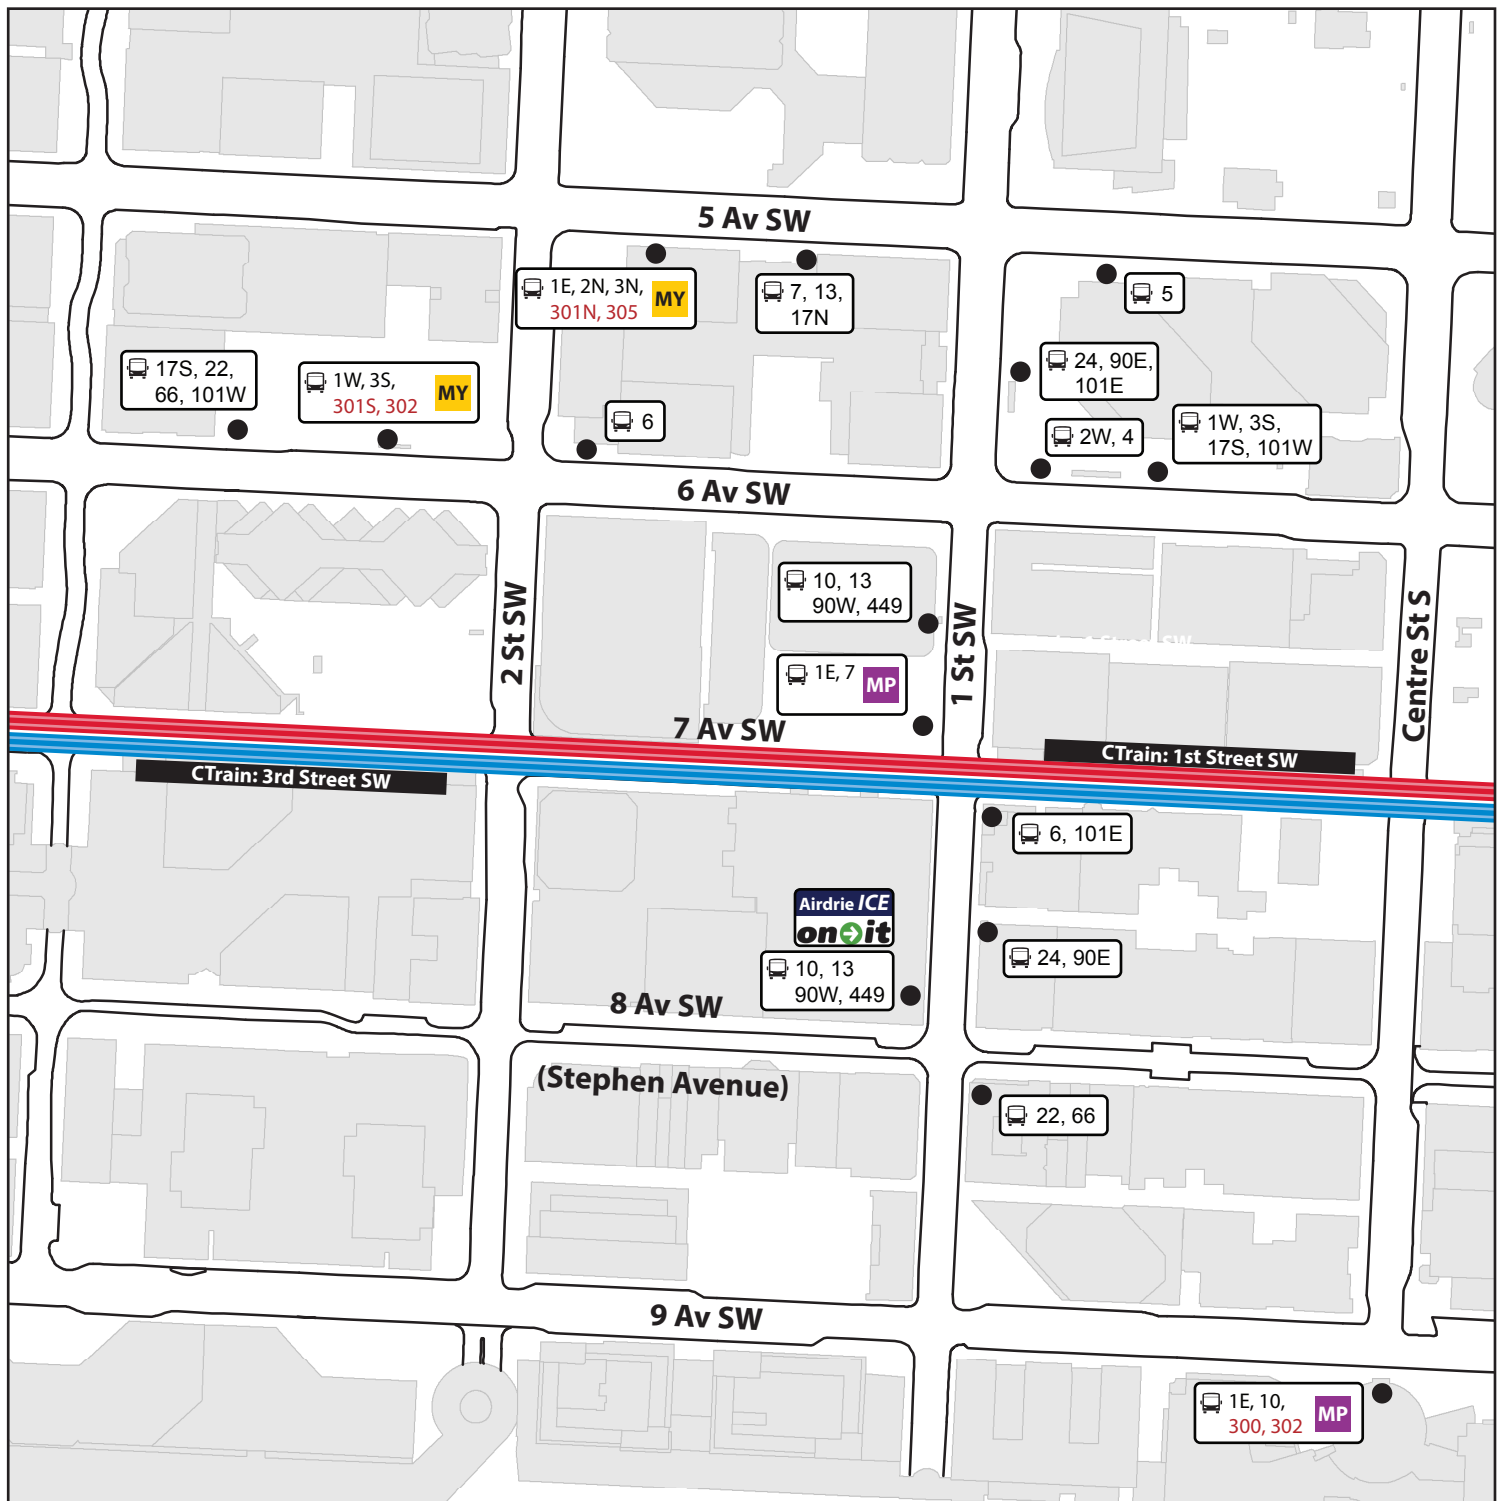

1 Street SW (Downtown)

- | | | | |
|--|-----------------------------|----------------------------|------------------------------------|
| MP MAX Purple (To East Hills) | 1E - Forest Lawn | 6 - Killarney 26 Av | 66 - Lakeview |
| MY MAX Yellow (To Woodpark) | 1W - Bowness | 7 - Marda Loop | 90E - Bridgeland |
| 300 - BRT Airport ✈️ | 2N - Mount Pleasant | 10 - Southcentre | 90W - University of Calgary |
| 301N - BRT North | 2S - Killarney 17 Av | 13 - Altadore | 101E - Inglewood |
| 301S - BRT North (To City Centre) | 3N - Sandstone | 17N - Renfrew | 101W - City Centre |
| 302 - BRT Southeast | 3S - Elbow Drive | 17S - Ramsay | |
| 305 - BRT Bowness | 4 - Huntington | 22 - Richmond Road | |
| | 5 - North Haven | 24 - Ogden | |