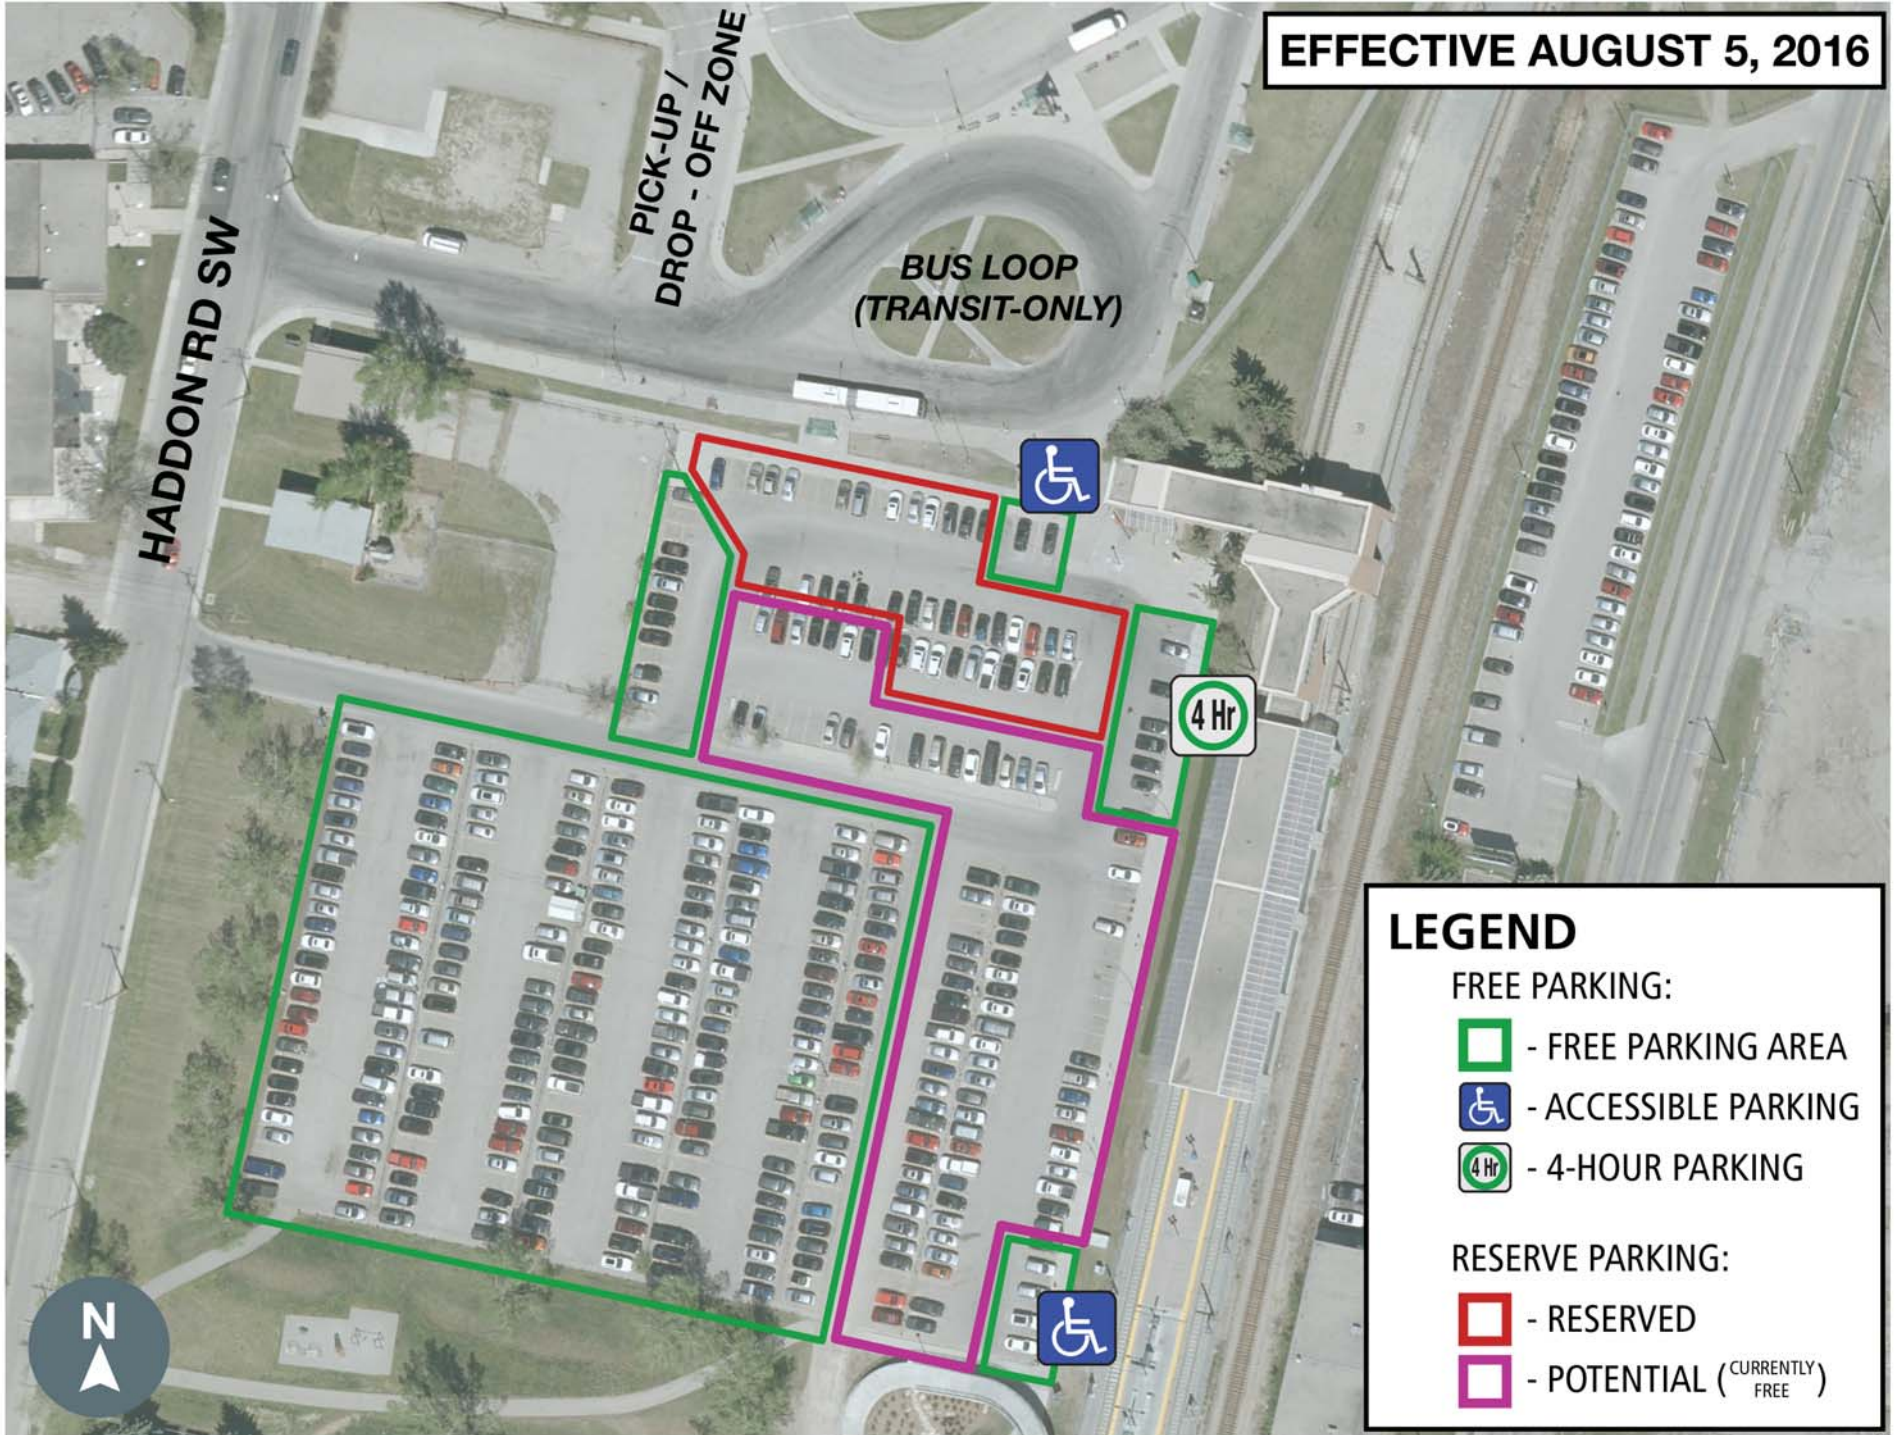

HERITAGE LRT STATION PARKING

EFFECTIVE AUGUST 5, 2016

LEGEND

FREE PARKING:

-  - FREE PARKING AREA
-  - ACCESSIBLE PARKING
-  - 4-HOUR PARKING

RESERVE PARKING:

-  - RESERVED
-  - POTENTIAL (CURRENTLY FREE)