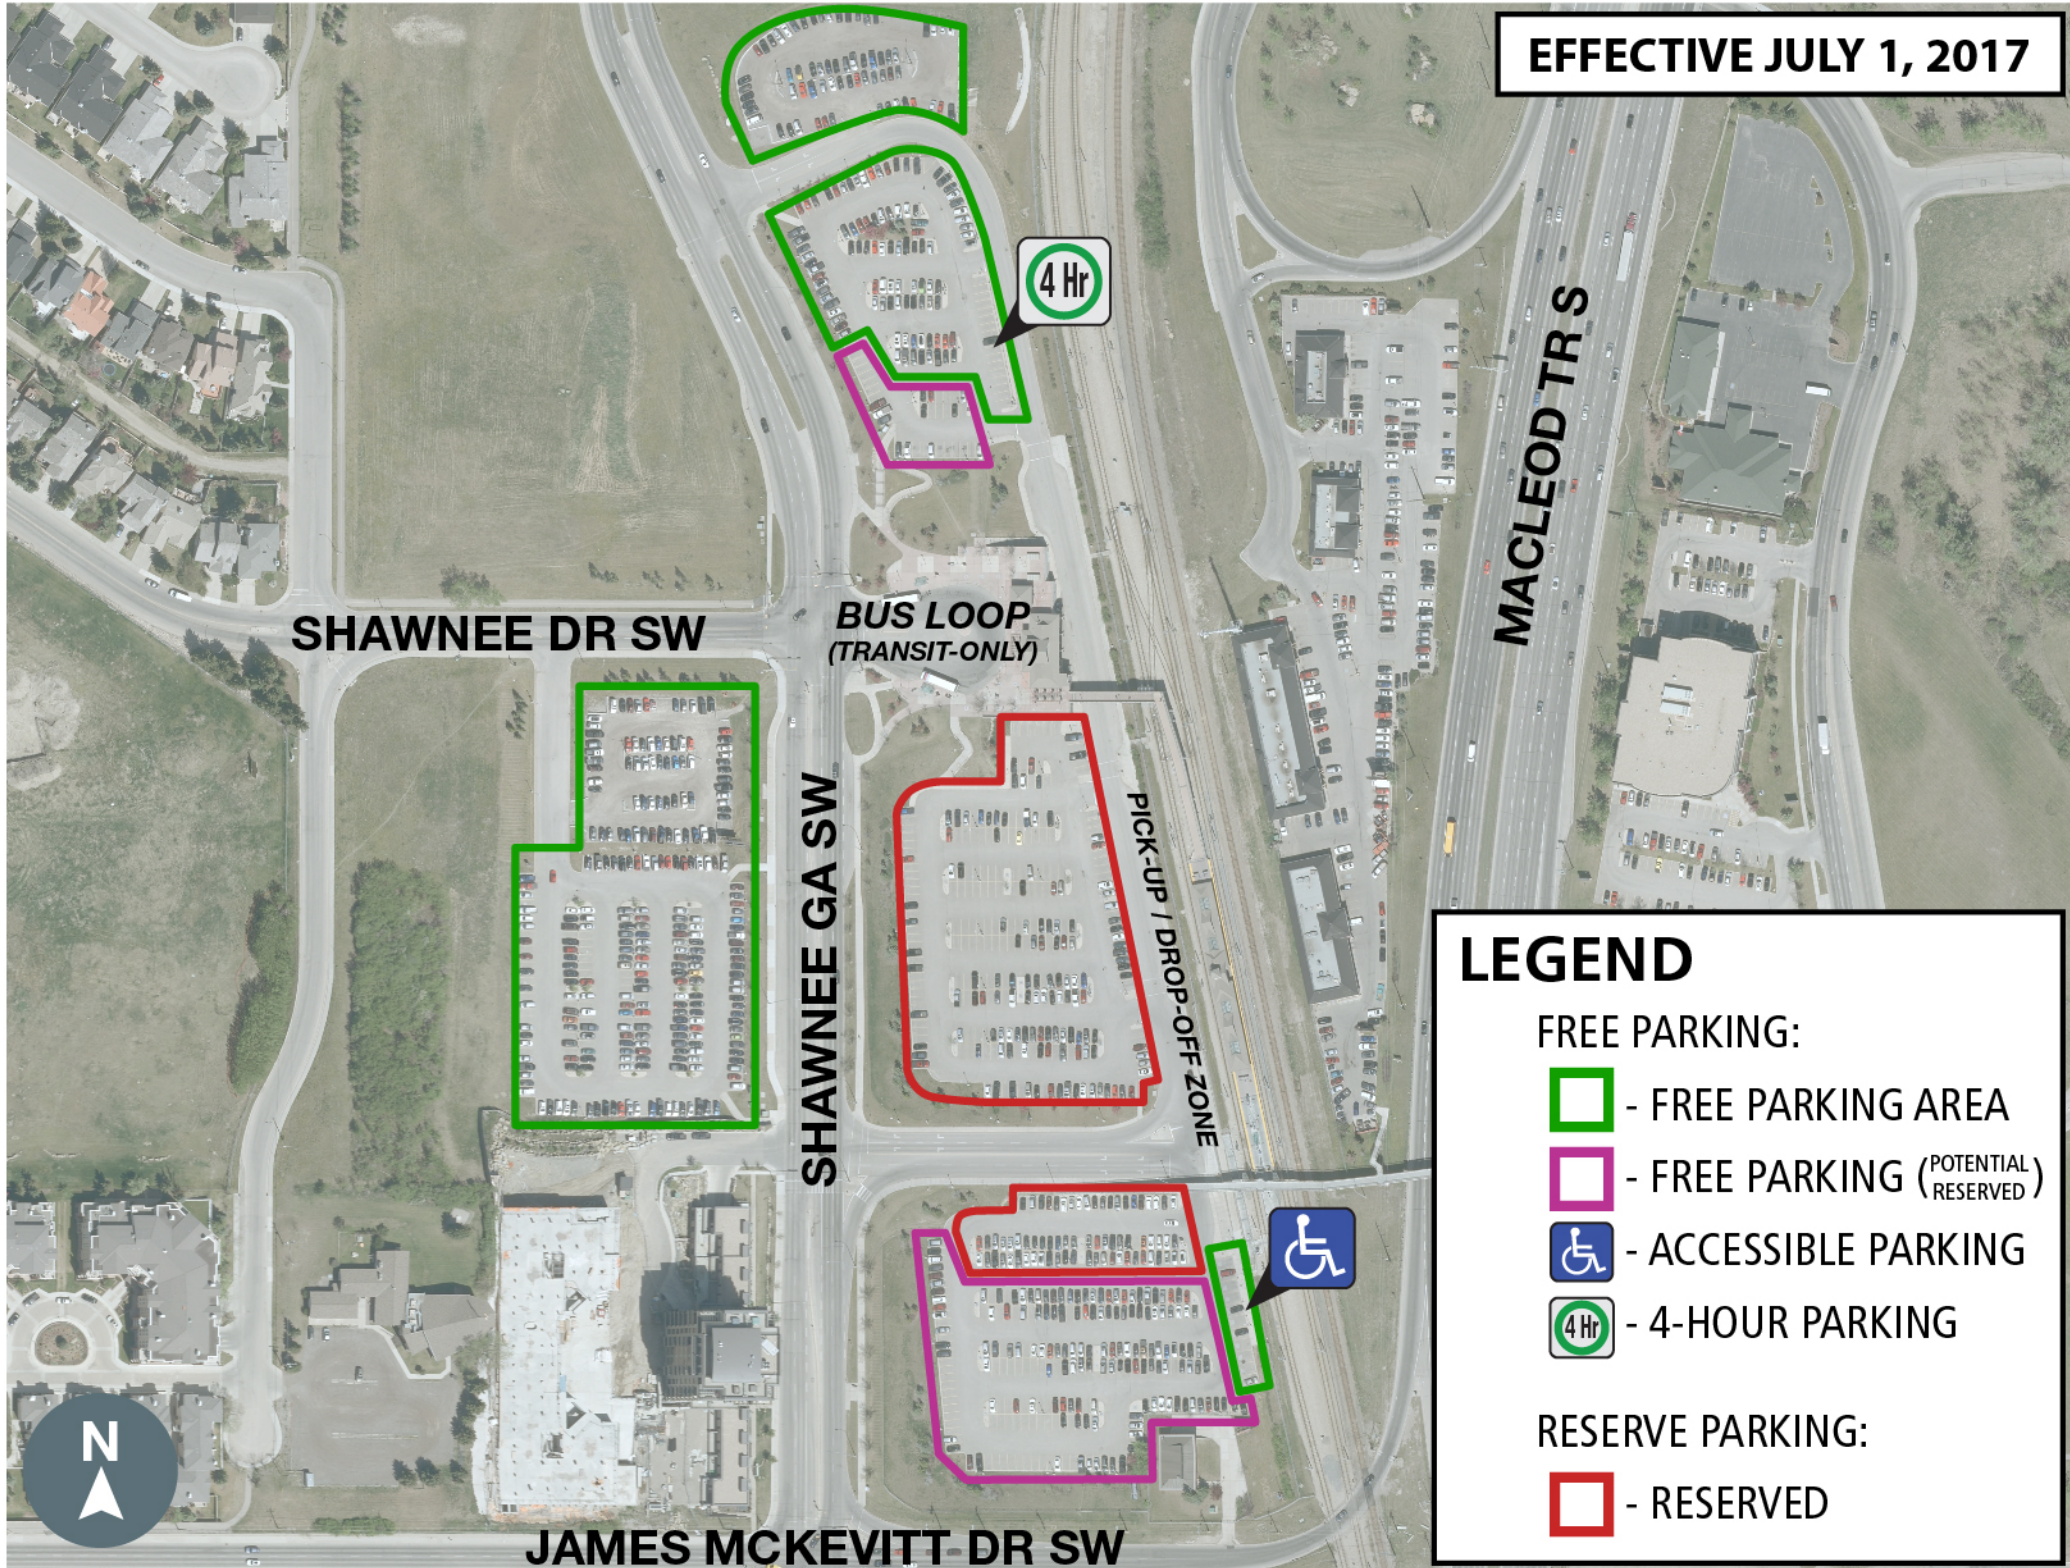

FISH CREEK LRT STATION PARKING

EFFECTIVE JULY 1, 2017

LEGEND

FREE PARKING:

- FREE PARKING AREA
- FREE PARKING (POTENTIAL RESERVED)
- ACCESSIBLE PARKING
- 4-HOUR PARKING

RESERVE PARKING:

- RESERVED

JAMES MCKEVITT DR SW