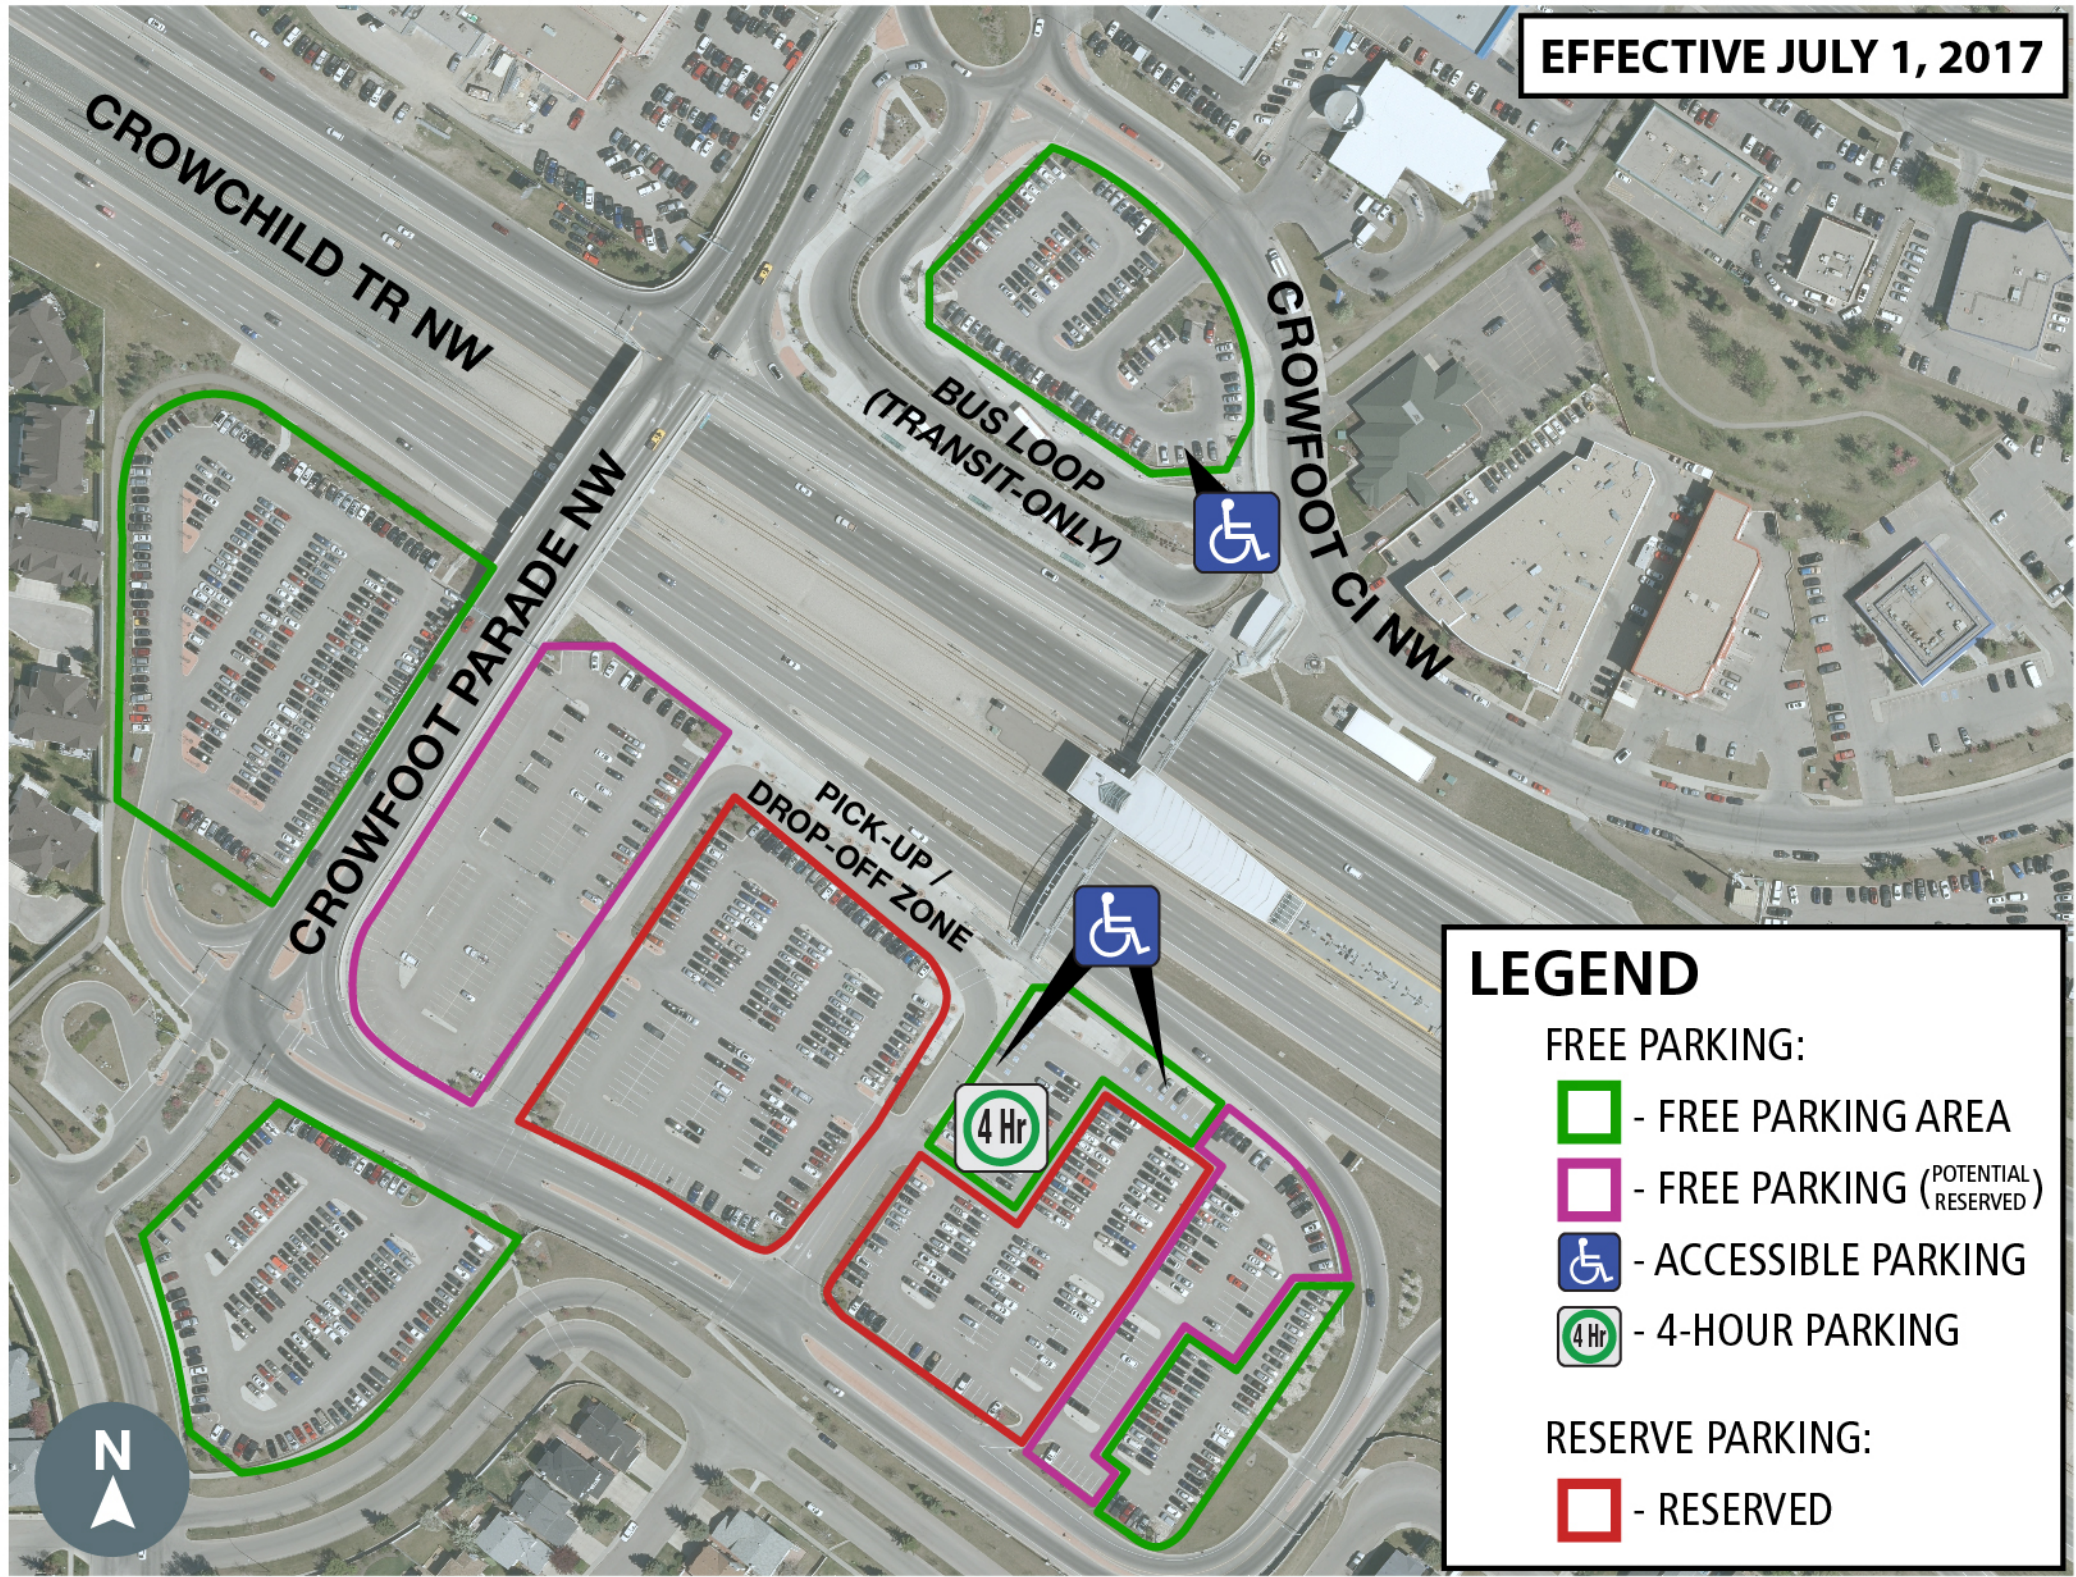

CROWFOOT LRT STATION PARKING

EFFECTIVE JULY 1, 2017

LEGEND

FREE PARKING:

- FREE PARKING AREA
- FREE PARKING (POTENTIAL RESERVED)
- ACCESSIBLE PARKING
- 4-HOUR PARKING

RESERVE PARKING:

- RESERVED