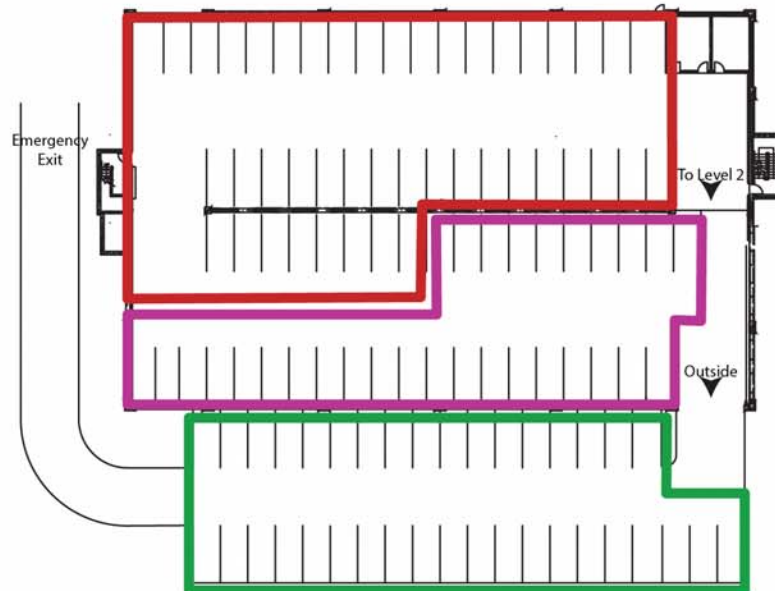

CANYON MEADOWS LRT STATION PARKING

LEVEL 3

LEVEL 2 (MAIN LEVEL)

LEVEL 1 & OUTSIDE

LEGEND

FREE PARKING:

-  - FREE PARKING AREA
-  - ACCESSIBLE PARKING
-  - 4-HOUR PARKING

RESERVE PARKING: