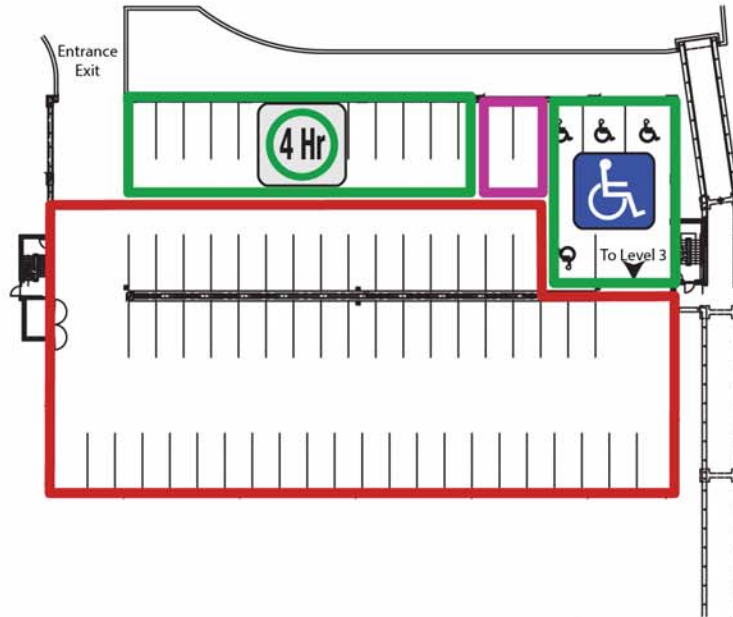

CANYON MEADOWS LRT STATION PARKING

LEVEL 3

LEVEL 2 (MAIN LEVEL)

LEVEL 1 & OUTSIDE

LEGEND

FREE PARKING:

-  - FREE PARKING AREA
-  - ACCESSIBLE PARKING
-  - 4-HOUR PARKING

RESERVE PARKING: