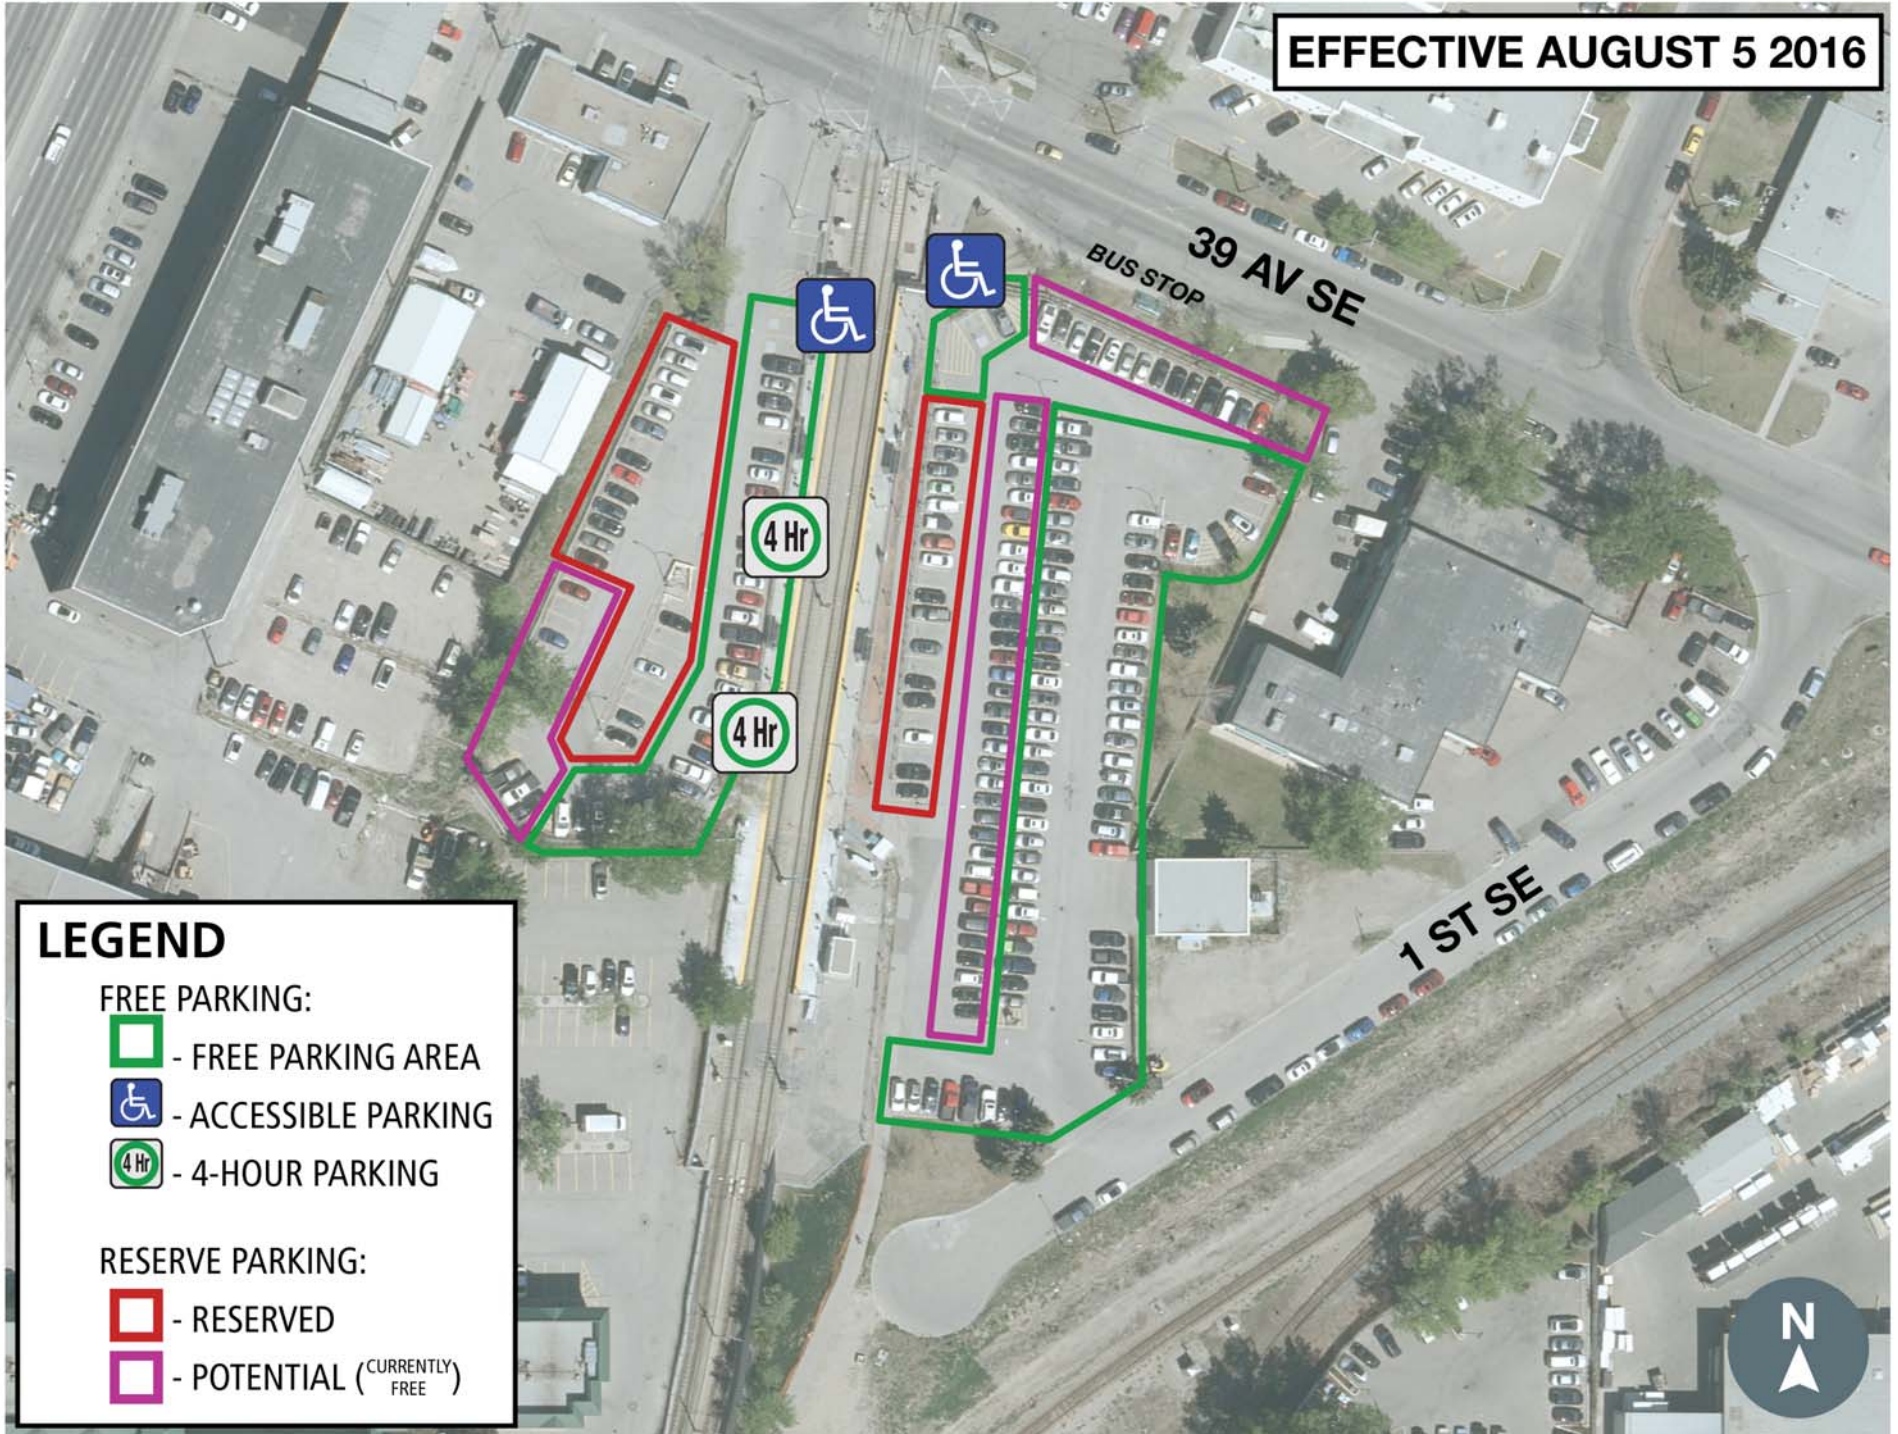

39 AVENUE LRT STATION PARKING

EFFECTIVE AUGUST 5 2016

LEGEND

FREE PARKING:

-  - FREE PARKING AREA
-  - ACCESSIBLE PARKING
-  - 4-HOUR PARKING

RESERVE PARKING:

-  - RESERVED
-  - POTENTIAL (CURRENTLY FREE)