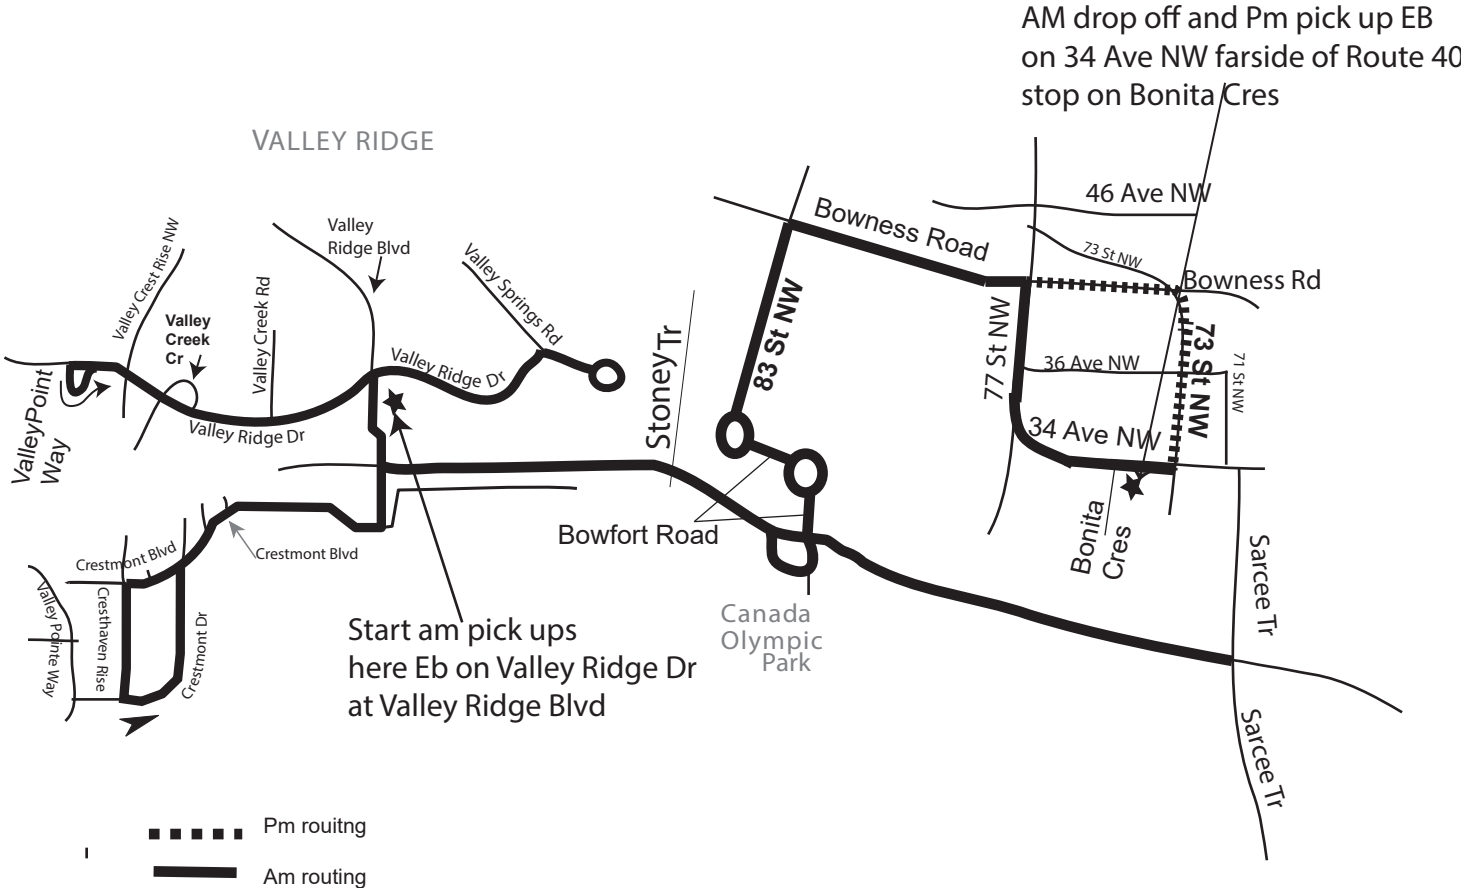

Route 896 Our Lady of the Assumption/ Bowness

Service provided to all Calgary Transit bus zones in Crestmont and Valley Ridge

Detour map during construction on 34 Ave/ Sarcee Trail

This is NOT a charter route. Regular Transit fares apply.