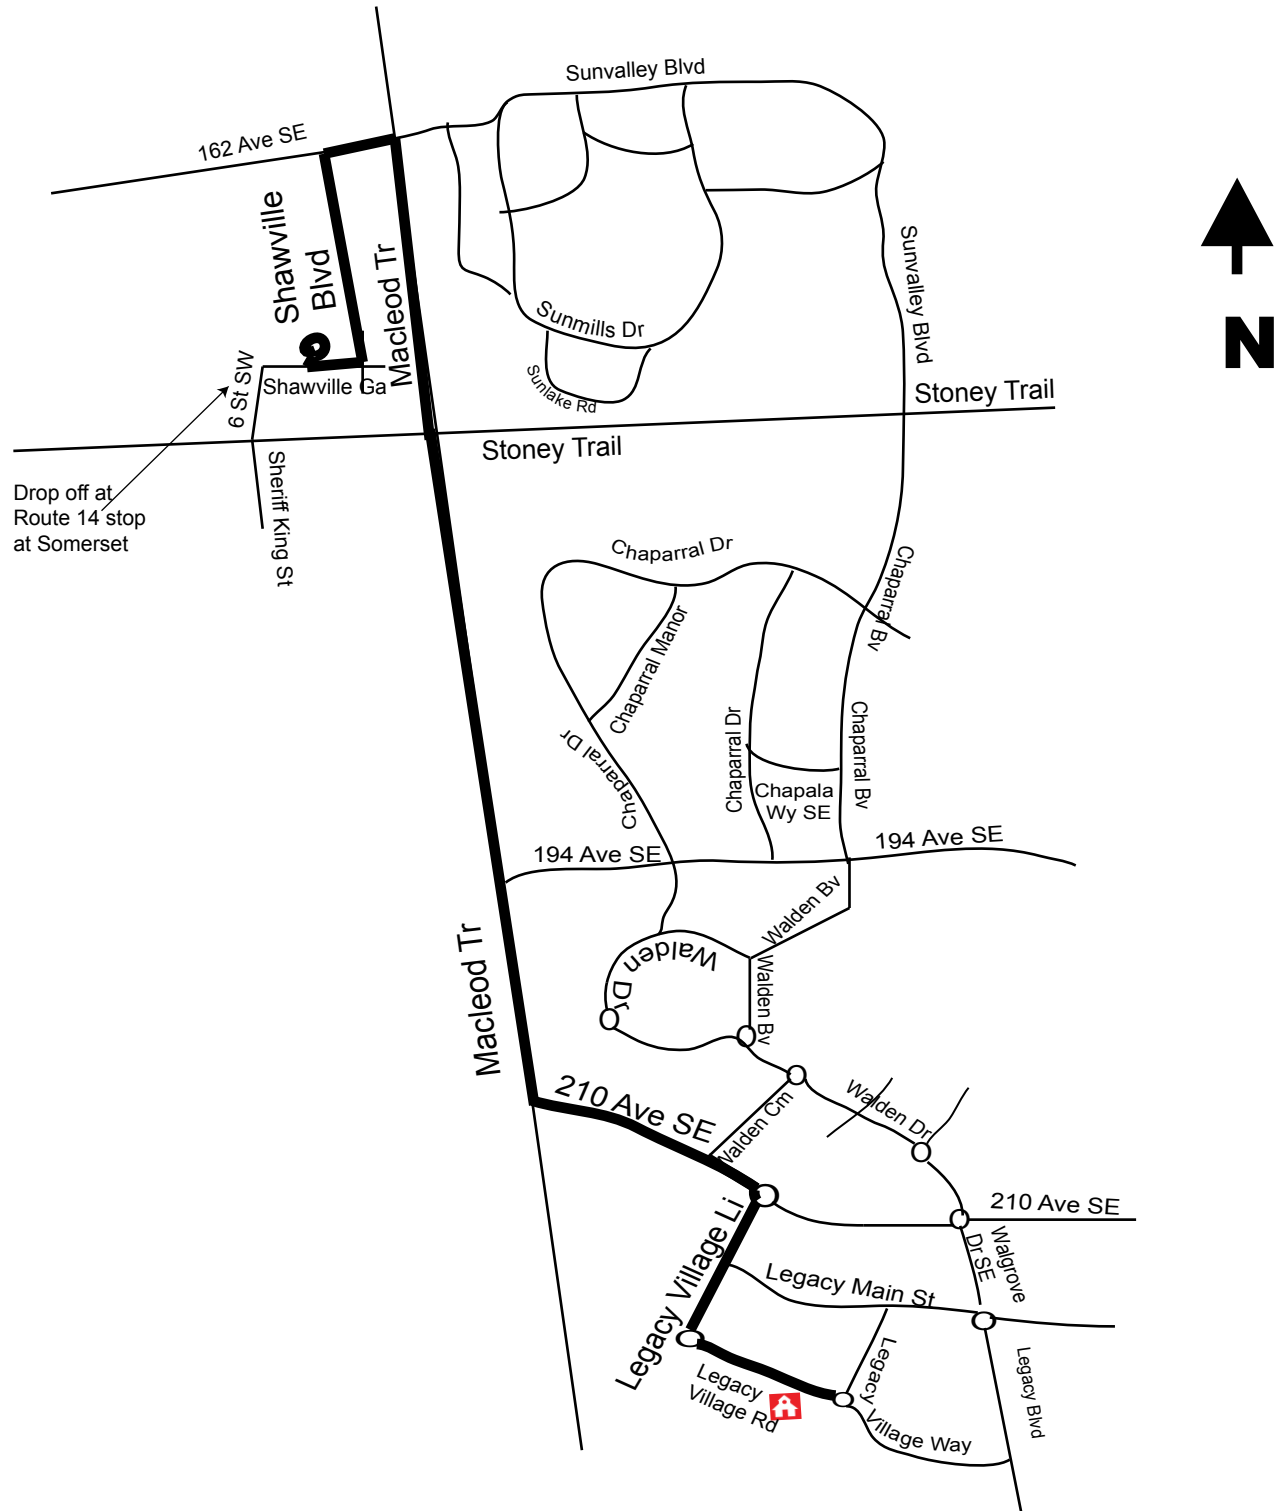

Route 869 All Saints High / Somerset-Bridlewood LRT

Effective: Oct 29, 2018

Service provided to all Calgary Transit bus zones on Route

This is NOT a charter route. Regular transit fares apply.

Drop off and Pm pick up at school eastbound on Legacy Village Rd SE.
Turn around at traffic circle to exit