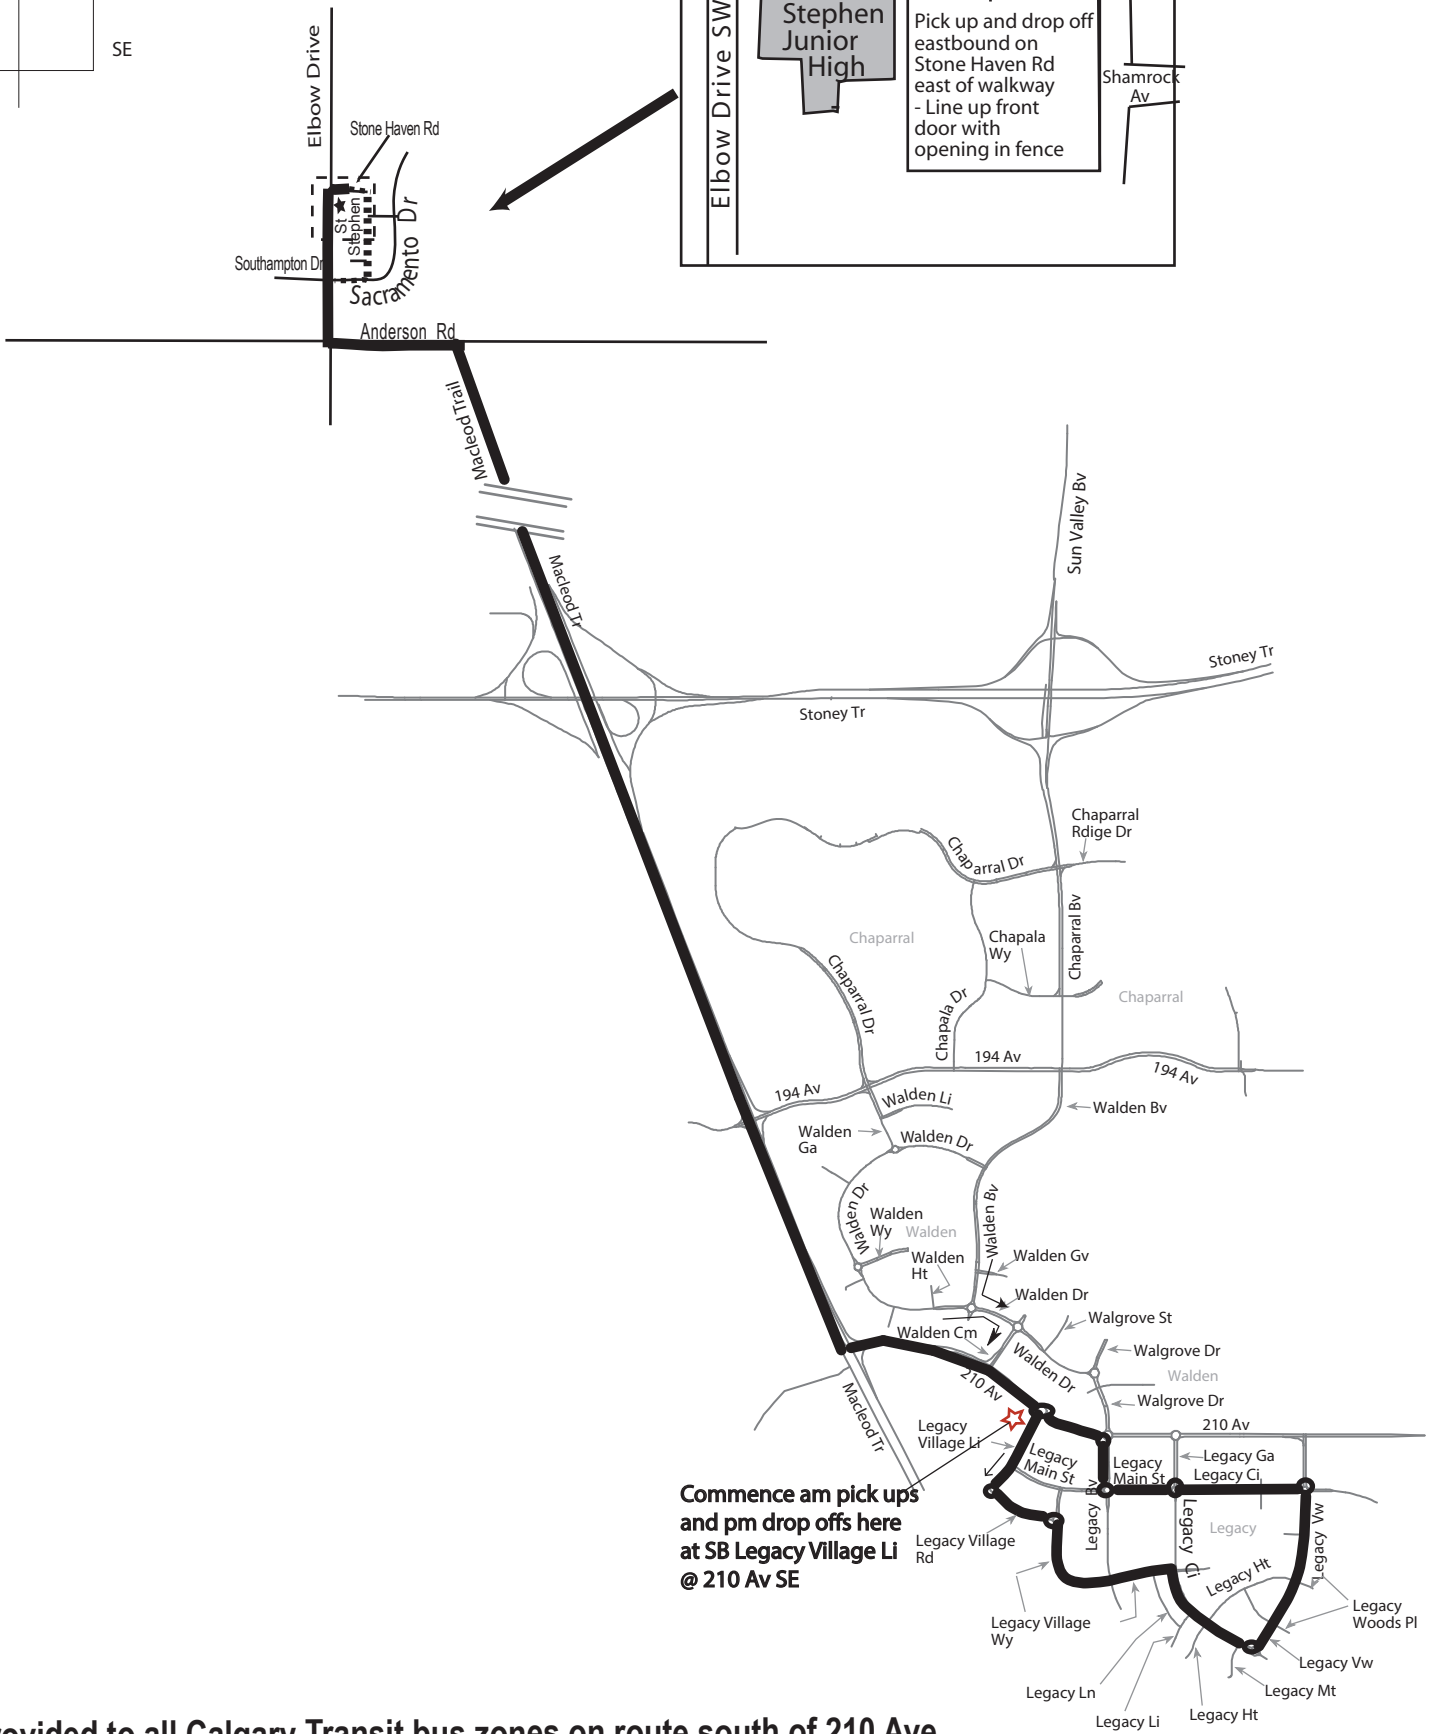

Rte 858 St. Stephen/Legacy

Effective September 2020

**Commence am pick ups
and pm drop offs here
at SB Legacy Village Li
@ 210 Av SE**

Service provided to all Calgary Transit bus zones on route south of 210 Ave