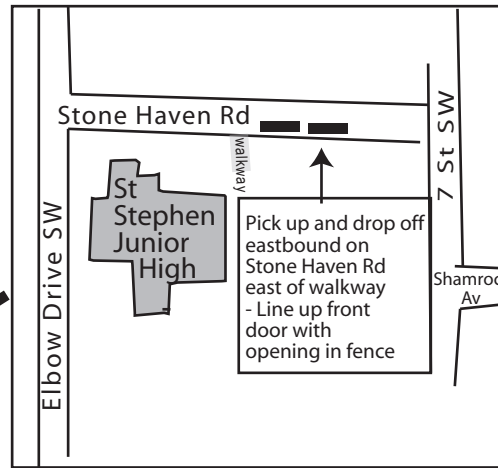

Rte 858 St. Stephen/Legacy

Effective September 2020

**Commence am pick ups
and pm drop offs here
at SB Legacy Village Li
@ 210 Av SE**

Service provided to all Calgary Transit bus zones on route south of 210 Ave