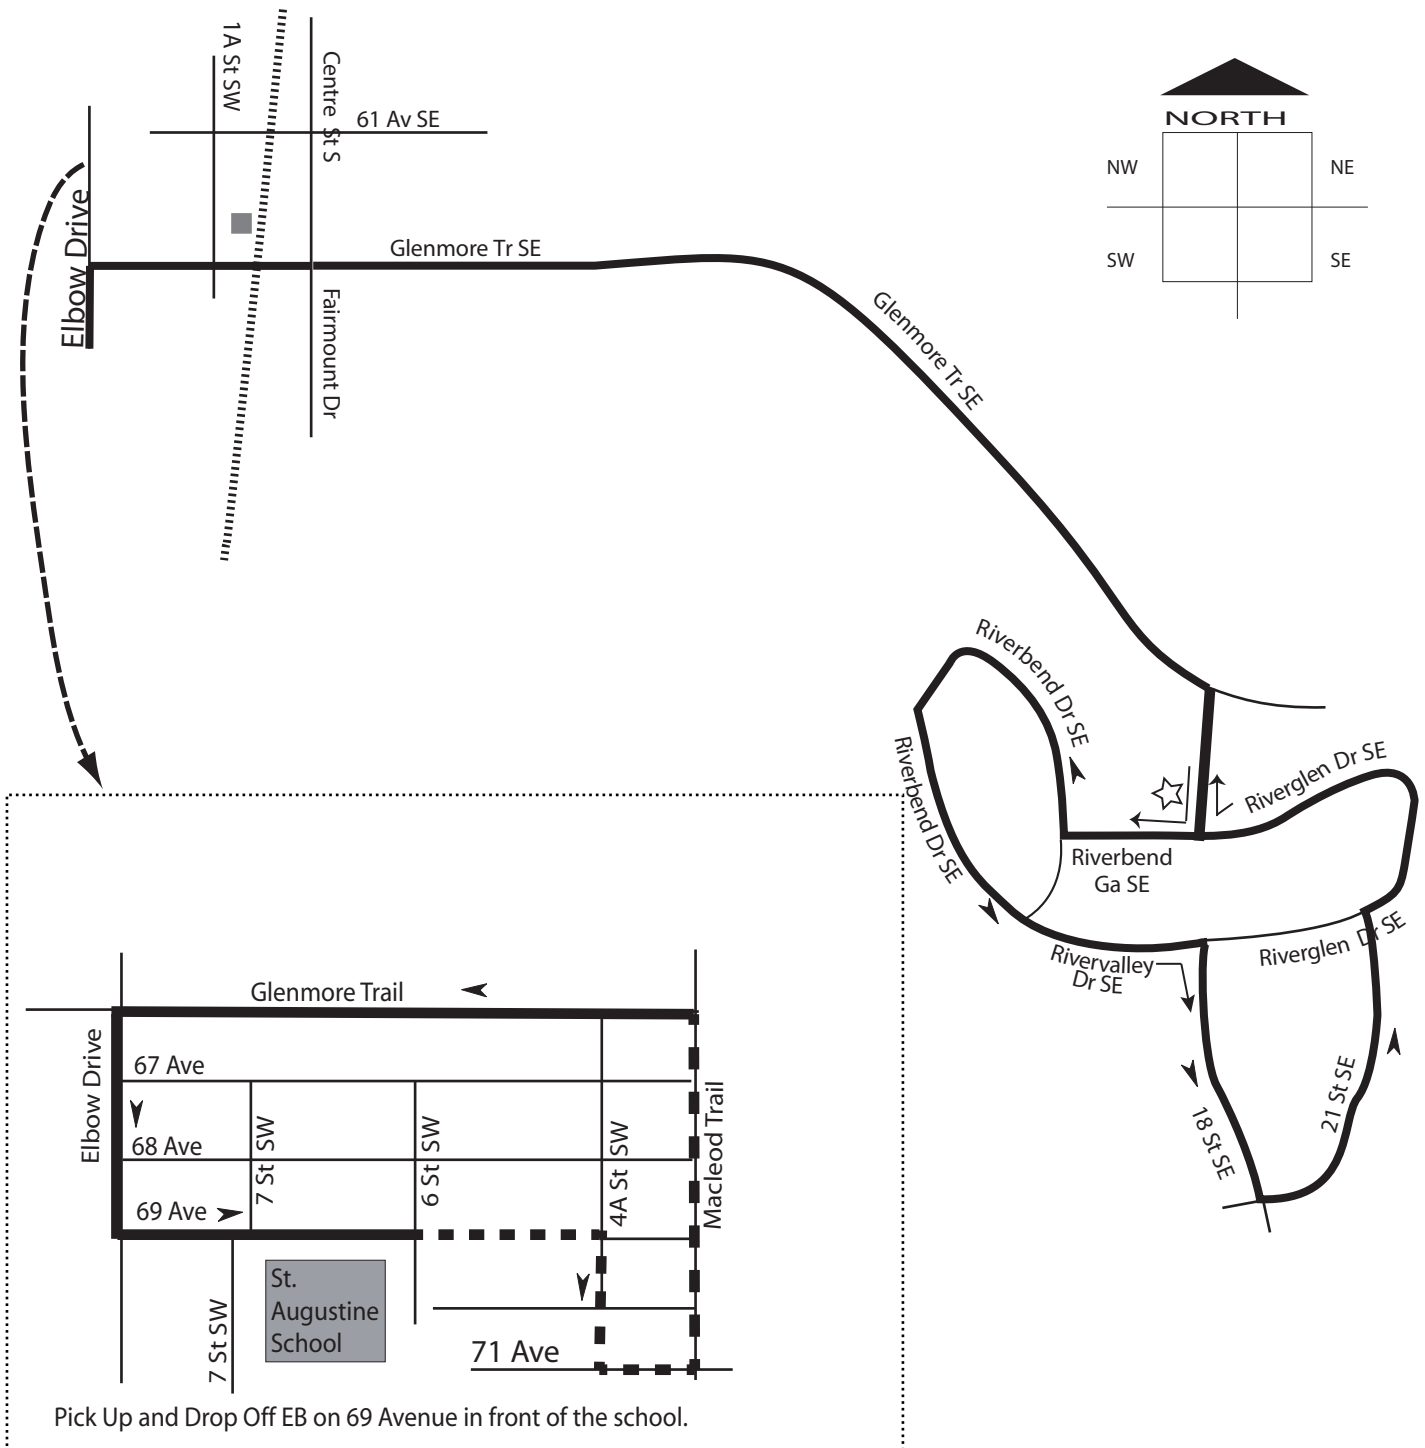

# Route 853 St. Augustine/Riverbend

Service provided to all Calgary Transit bus zones on route South of Glenmore Trail.

Effective: 2021 September 2

Route:            Key:            Gar:

**Make sure to complete the whole Route - both sides of Riverbend**

This is NOT a charter route. Regular transit fares apply.