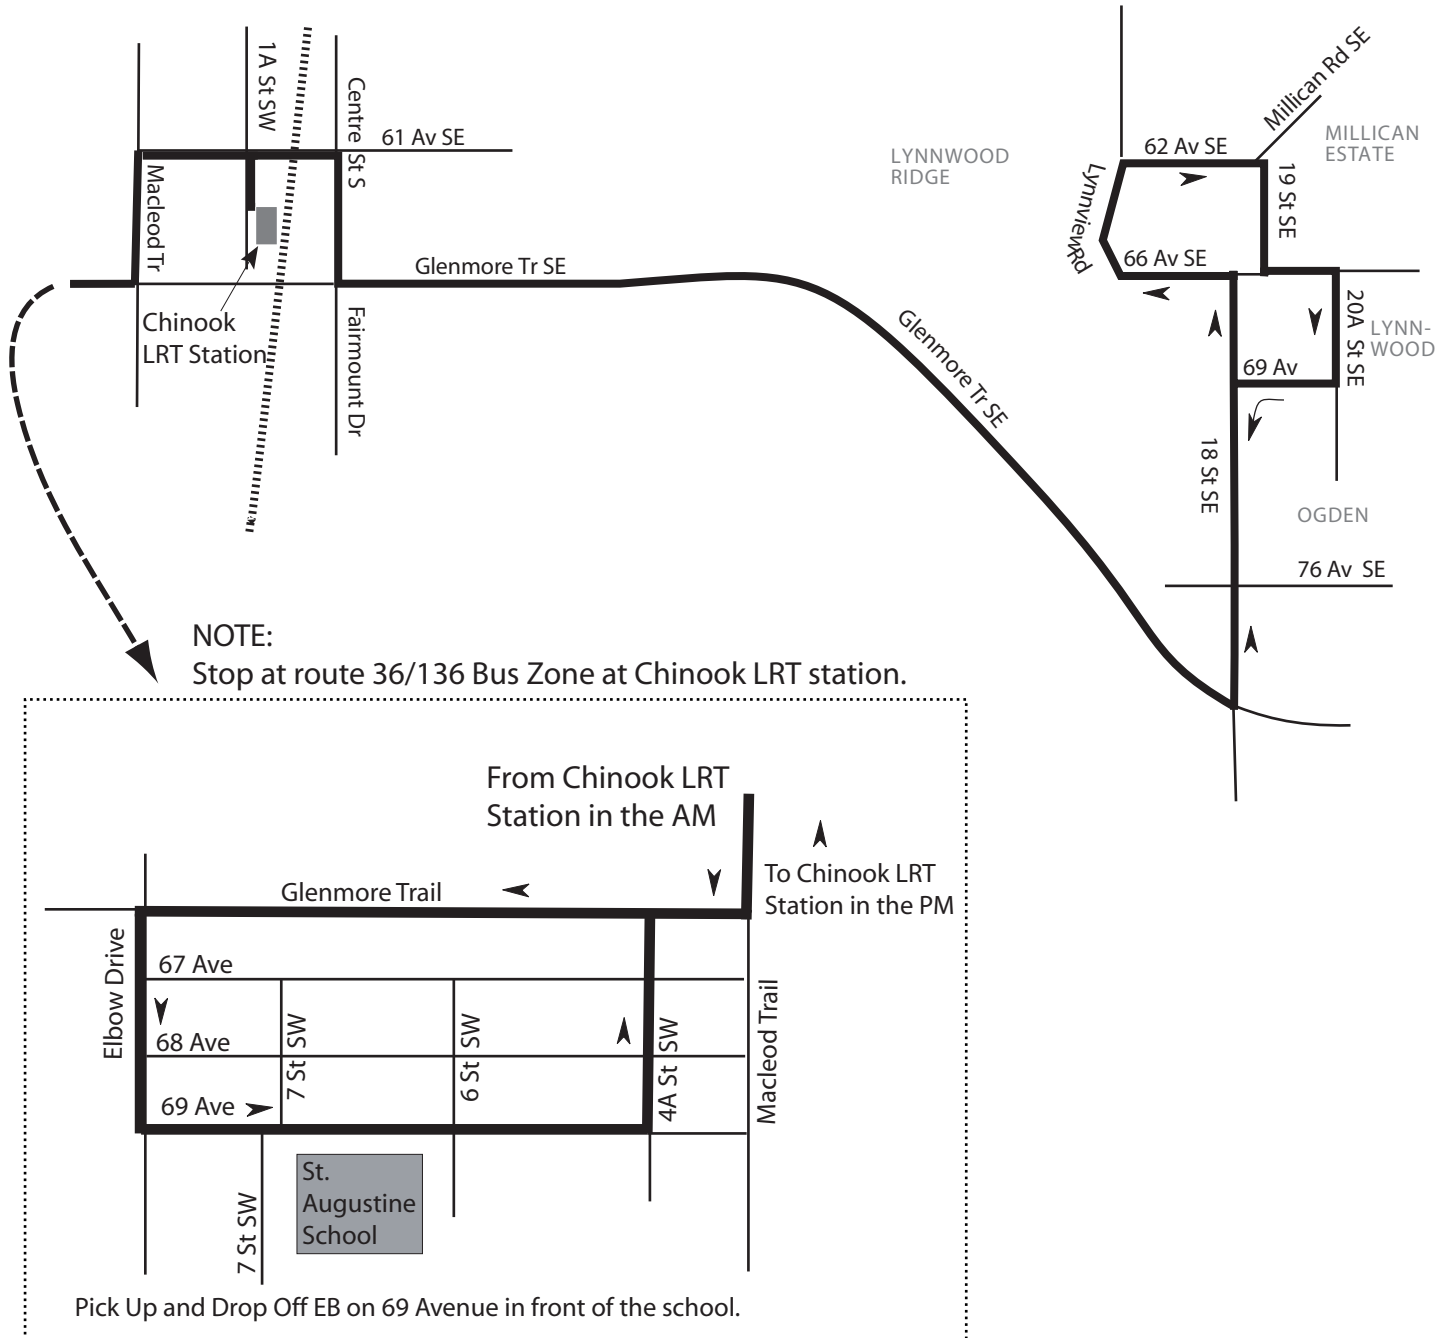

Route 851 St. Augustine/Lynnwood

Route: Key: Gar:

Service provided to all Calgary Transit bus zones on route North of Glenmore Trail.

This is NOT a charter route. Regular transit fares apply.