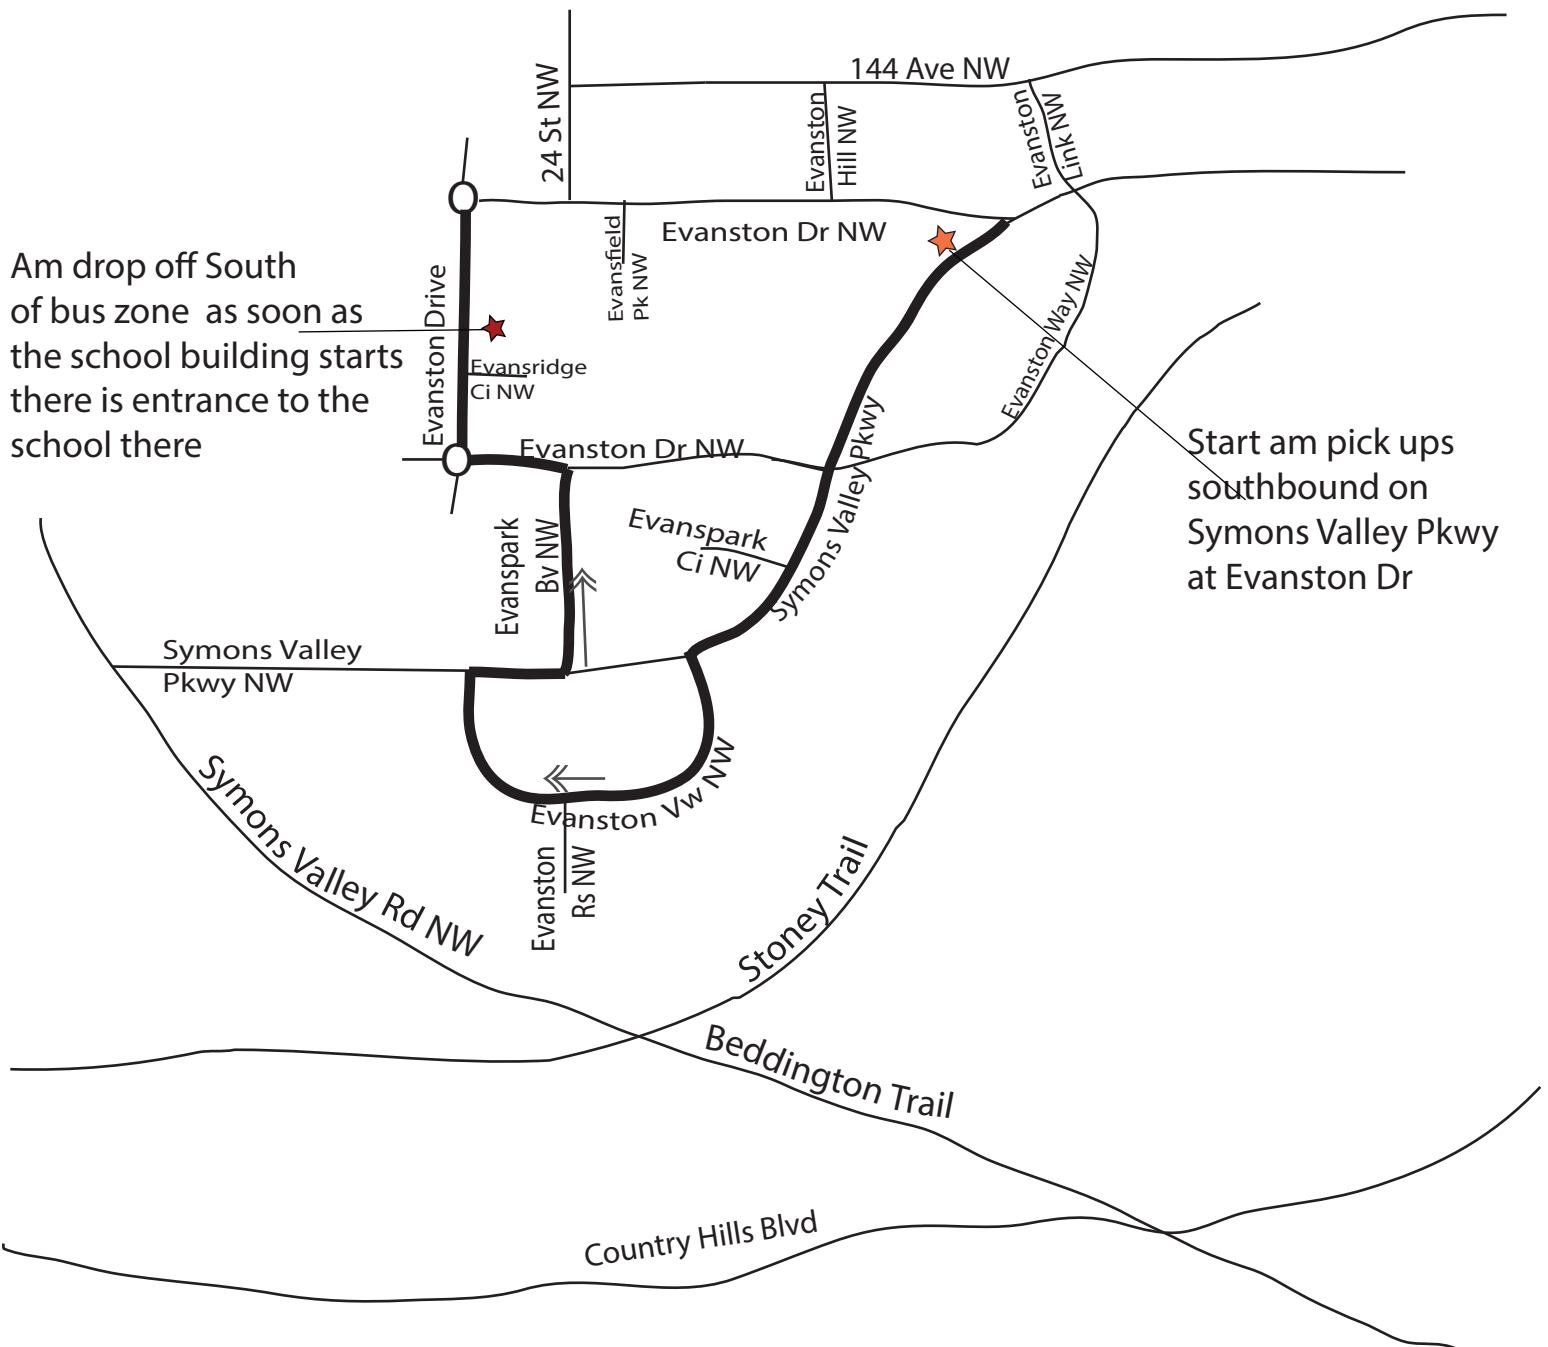

Route 839- Our Lady of Grace/ Evanston

Am drop off South of bus zone as soon as the school building starts there is entrance to the school there

Start am pick ups southbound on Symons Valley Pkwy at Evanston Dr

Stop at all regular and future bus stops on Route
This is NOT a charter route. Regular transit fares apply.