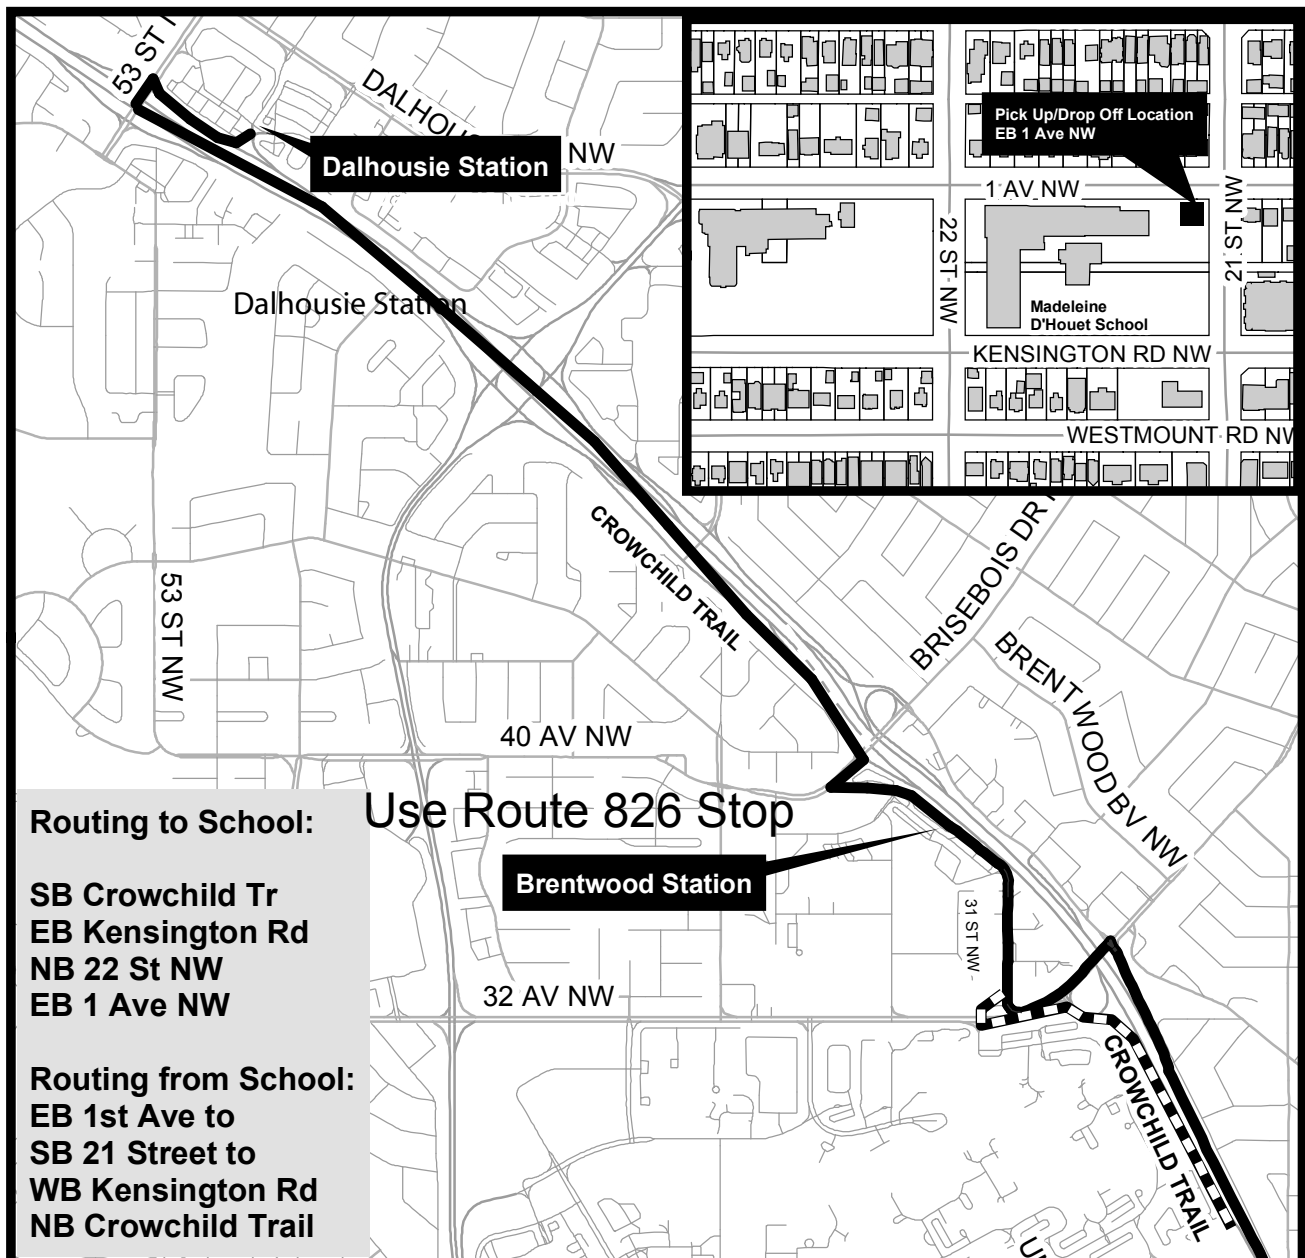

# Calgary Transit

Last Revision: 2019 August 13

Show on Destination Sign:

Route 833 - Madeleine D' Houet/Brentwood / Dalhousie

108 - 22 Street N.W.

ROUTE:

KEY:

GAR:

This is NOT a charter route. Regular transit fares apply.