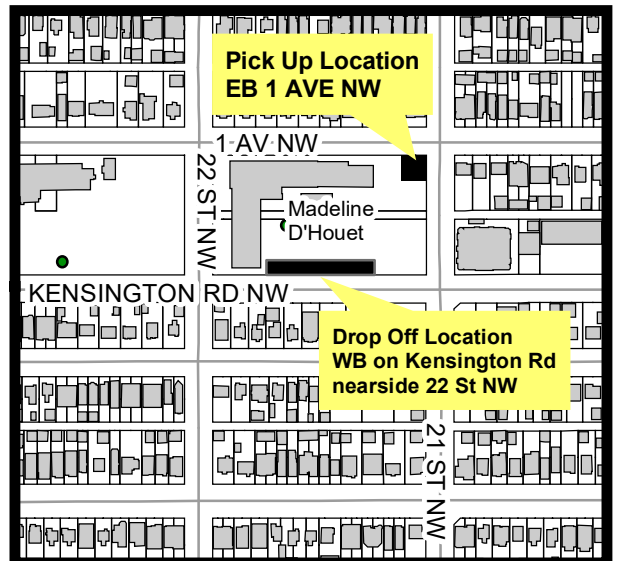

--- Pm routing
 — Am routing

Routing to School:

South on 14 Street
 West on Kensington Road NW
 Stop nearside of 22 Street NW

Routing from School:

East on 1st Ave NW
 North on 19th Street NW
 East on 5th Ave
 North on 14th Street NW

Provide service to all stops north of 20 Avenue NW

This is NOT a charter route. Regular transit fares apply.