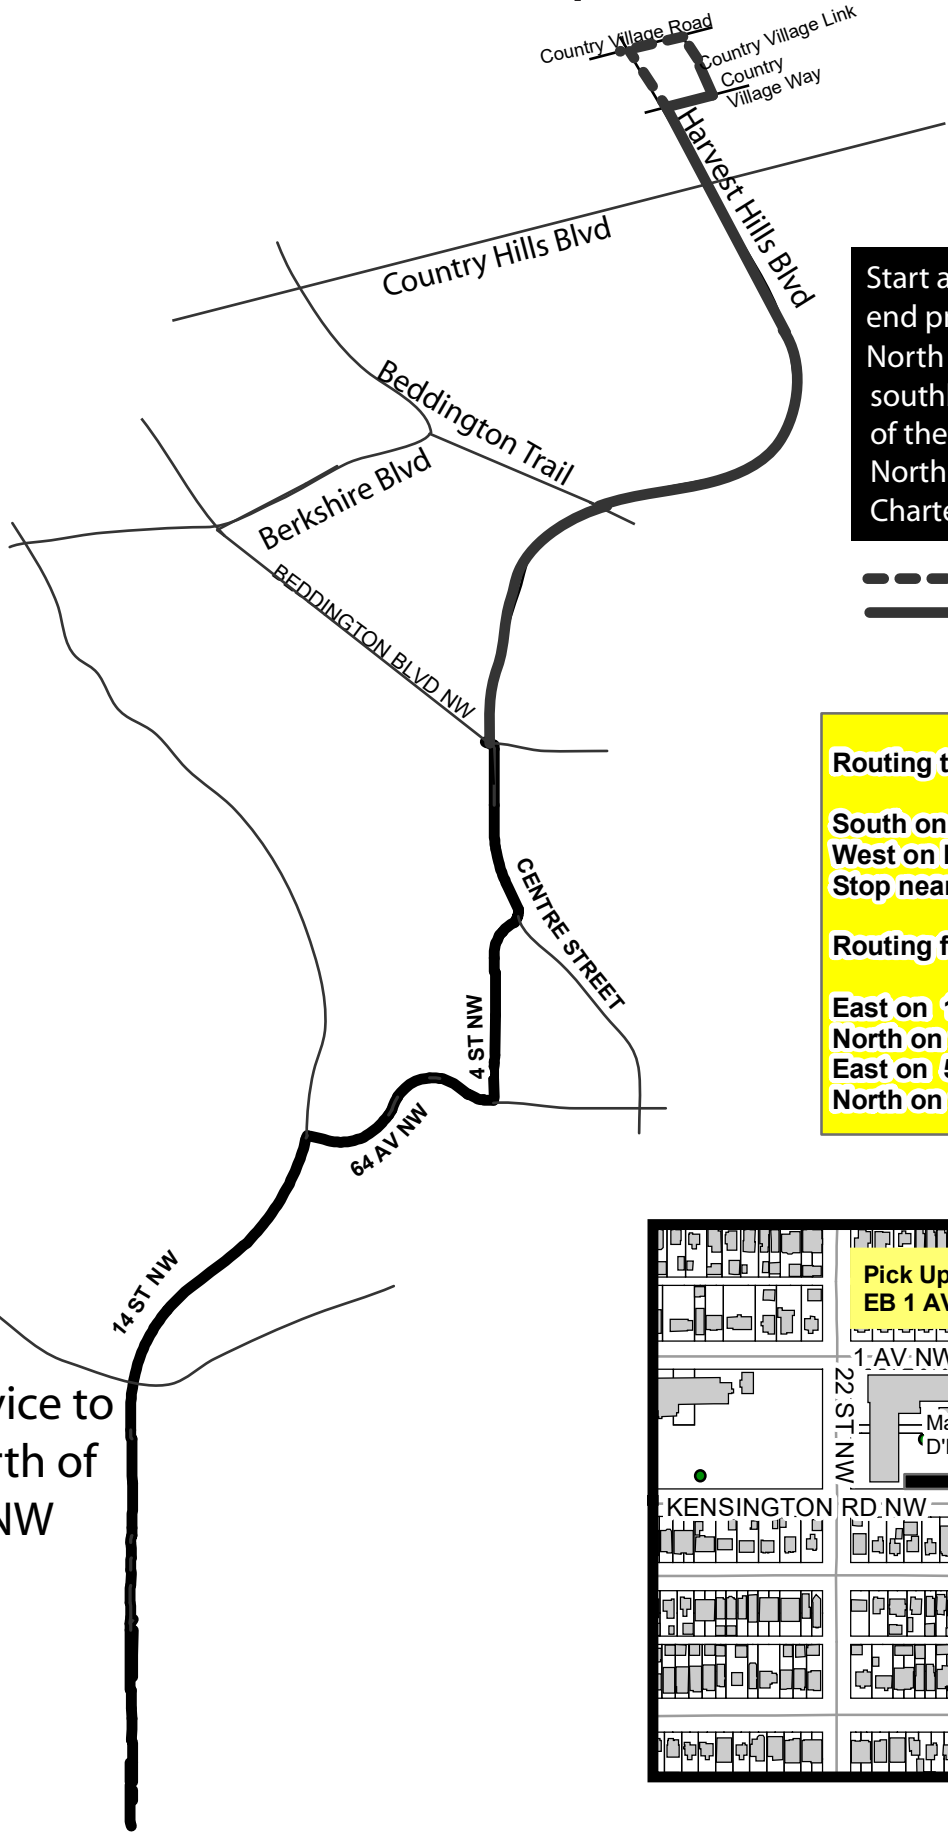

Route 832 Madeleine d'Houet/Northpointe/Sandstone

Revised: 2021 July 19

Start am service and end pm drop offs at North Pointe Terminal southbound on northside of the entrance into North Parking Lot at Charter bus stop

--- Pm routing
 — Am routing

Routing to School:

South on 14 Street
 West on Kensington Road NW
 Stop nearside of 22 Street NW

Routing from School:

East on 1st Ave NW
 North on 19th Street NW
 East on 5th Ave
 North on 14th Street NW

Provide service to all stops north of 20 Avenue NW

This is NOT a charter route. Regular transit fares apply.