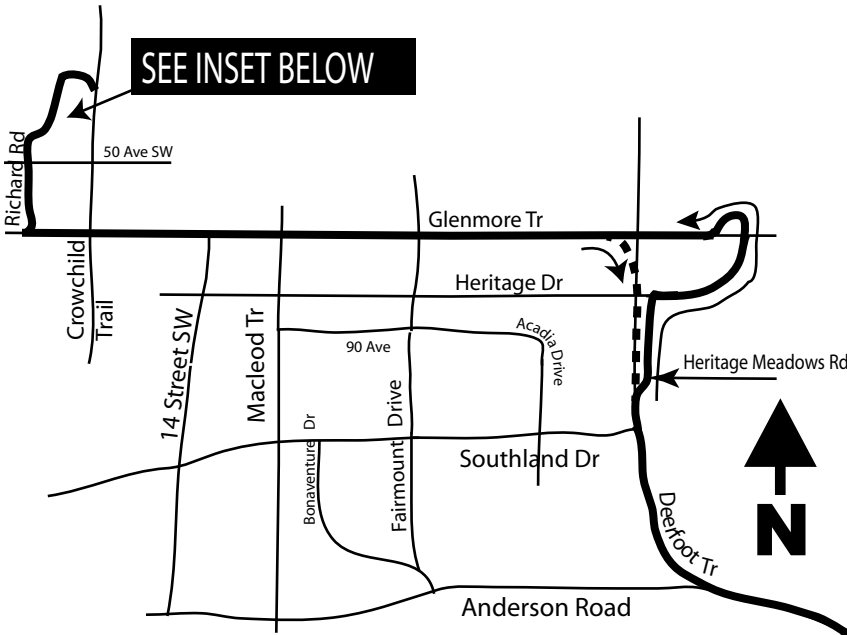

Route 825 Bishop Carroll / 52 St SE

Service provided to all Calgary Transit bus zones

Last Revision: 2016 Jan 4

Route: Key: Gar:

AM buses must take the Glenmore Tr exit immediately after Southland Drive

Directions:
 WB Glenmore Trail to Richard Road SW
 Drop Off in Front of School

From School:
 Pick up NB in front of school
 Take Crowchild Trail S exit

— Am routing
 - - - Pm routing

This is NOT a charter route. Regular transit fares apply.