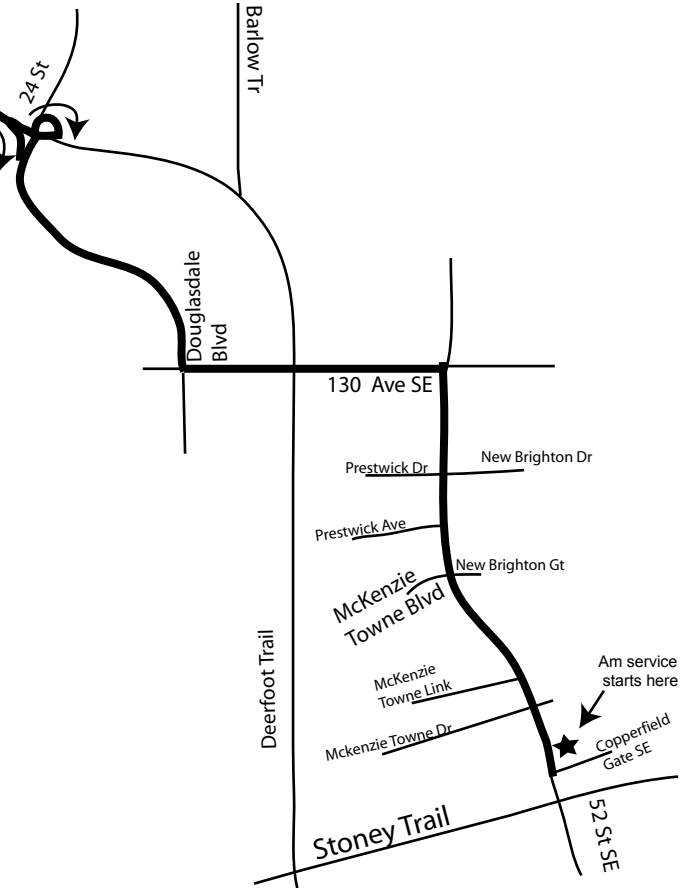

Route 825 Bishop Carroll / 52 St SE

Service provided to all Calgary Transit bus zones

Last Revision: 2016 Jan 4

Route: Key: Gar:

AM buses must take the Glenmore Tr exit immediately after Southland Drive

Directions:
 WB Glenmore Trail to Richard Road SW
 Drop Off in Front of School

From School:
 Pick up NB in front of school
 Take Crowchild Trail S exit

— Am routing
 - - - Pm routing

This is NOT a charter route. Regular transit fares apply.