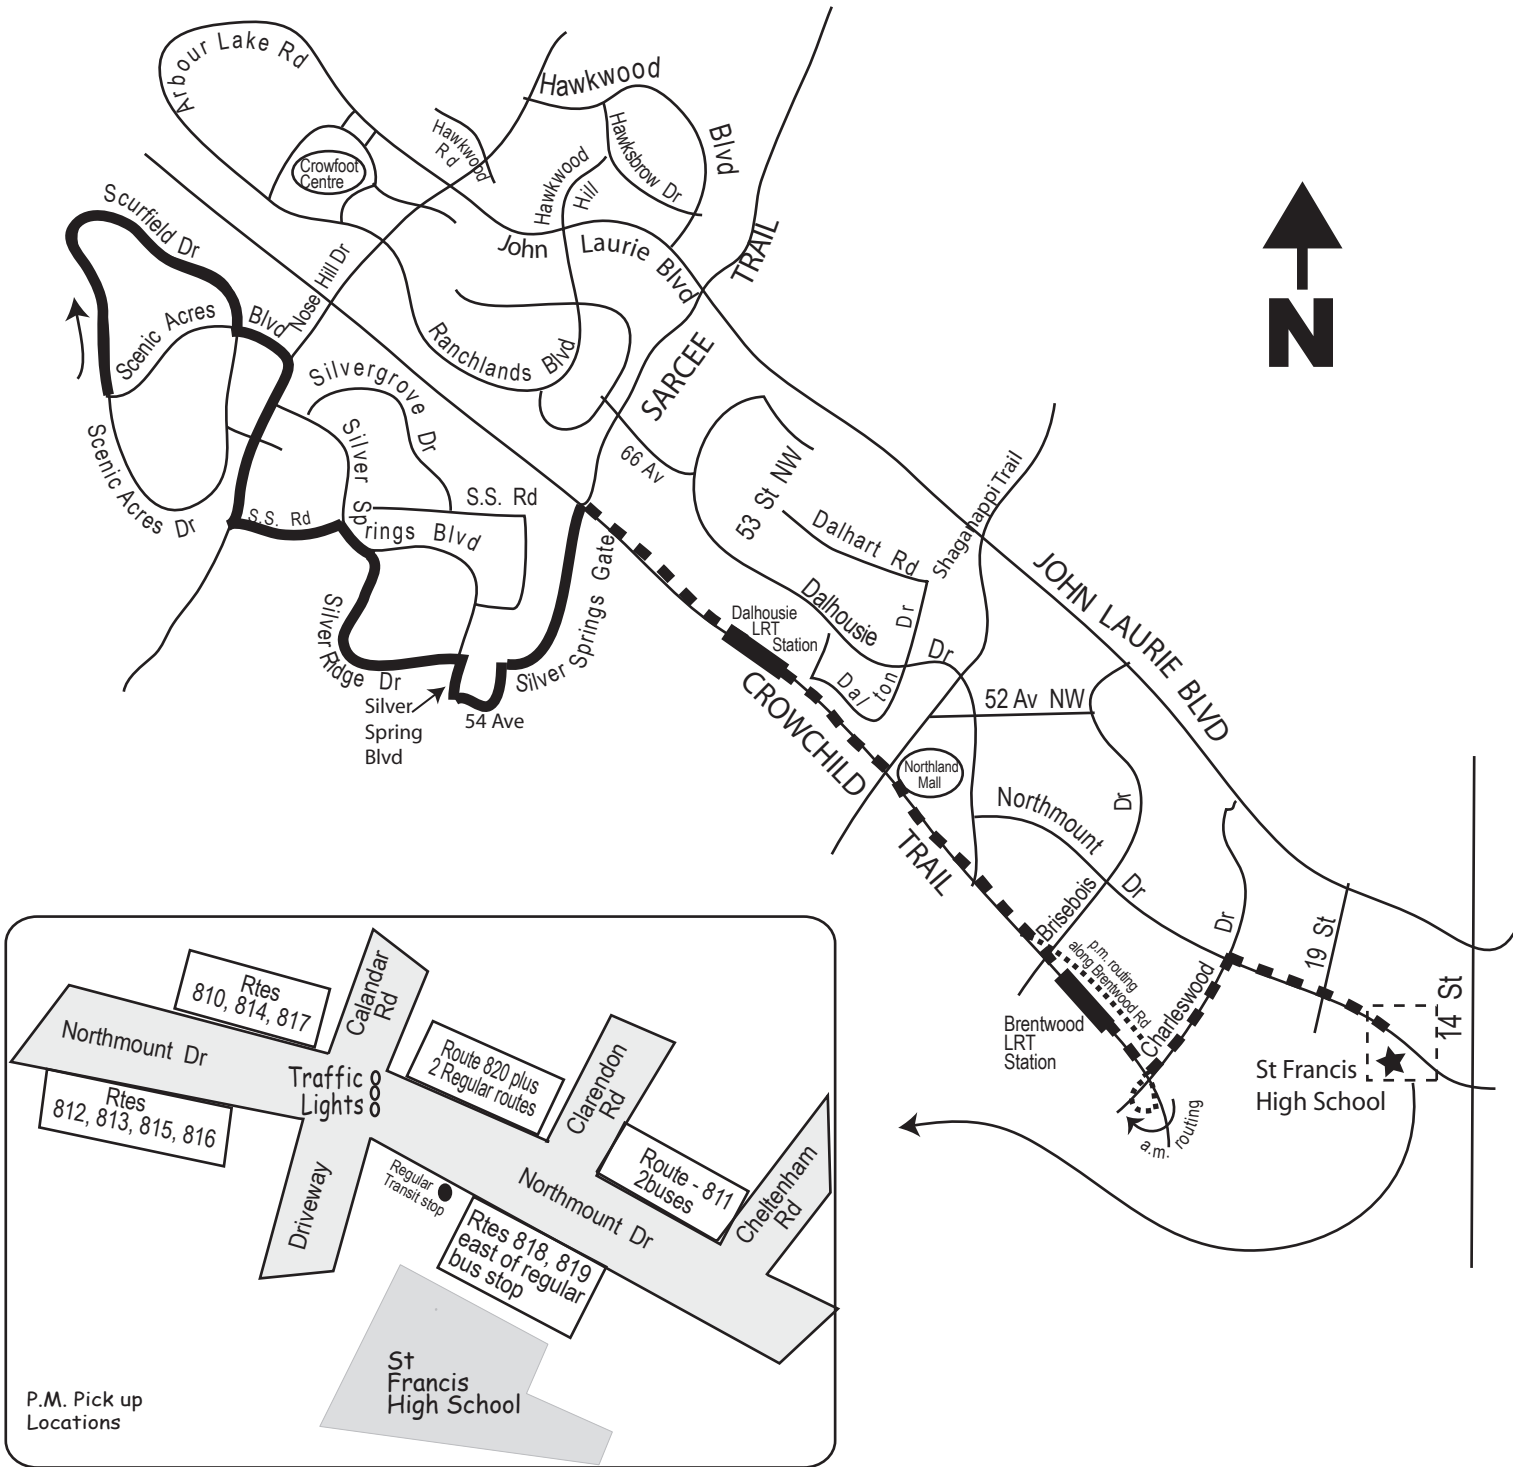

# Rte 820 St. Francis/Scenic Acres North

Effective: 2017 September 5

Route: Key: Gar:

Service provided to all Calgary Transit bus zones on route south of Crowchild Trail.

**This is NOT a charter route. Regular transit fares apply.**