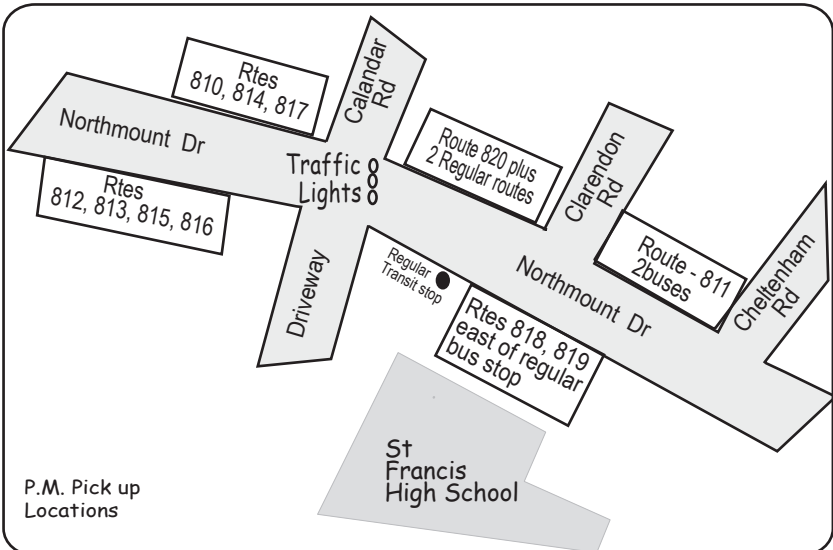

Rte 816 St. Francis/Citadel/ Hawkwood

Revised: May 19, 2021
 Route: Key: Gar:

Service provided to all Calgary Transit bus zones on route north of John Laurie Blvd.

Note: Citadel Way and north half of Citadel Drive covered for p.m. drop offs only by Route 816
 Route 812 does a.m. pick ups

Commence a.m. pick ups southbound

Do not block driveways for businesses

This is NOT a charter route. Regular transit fares apply.