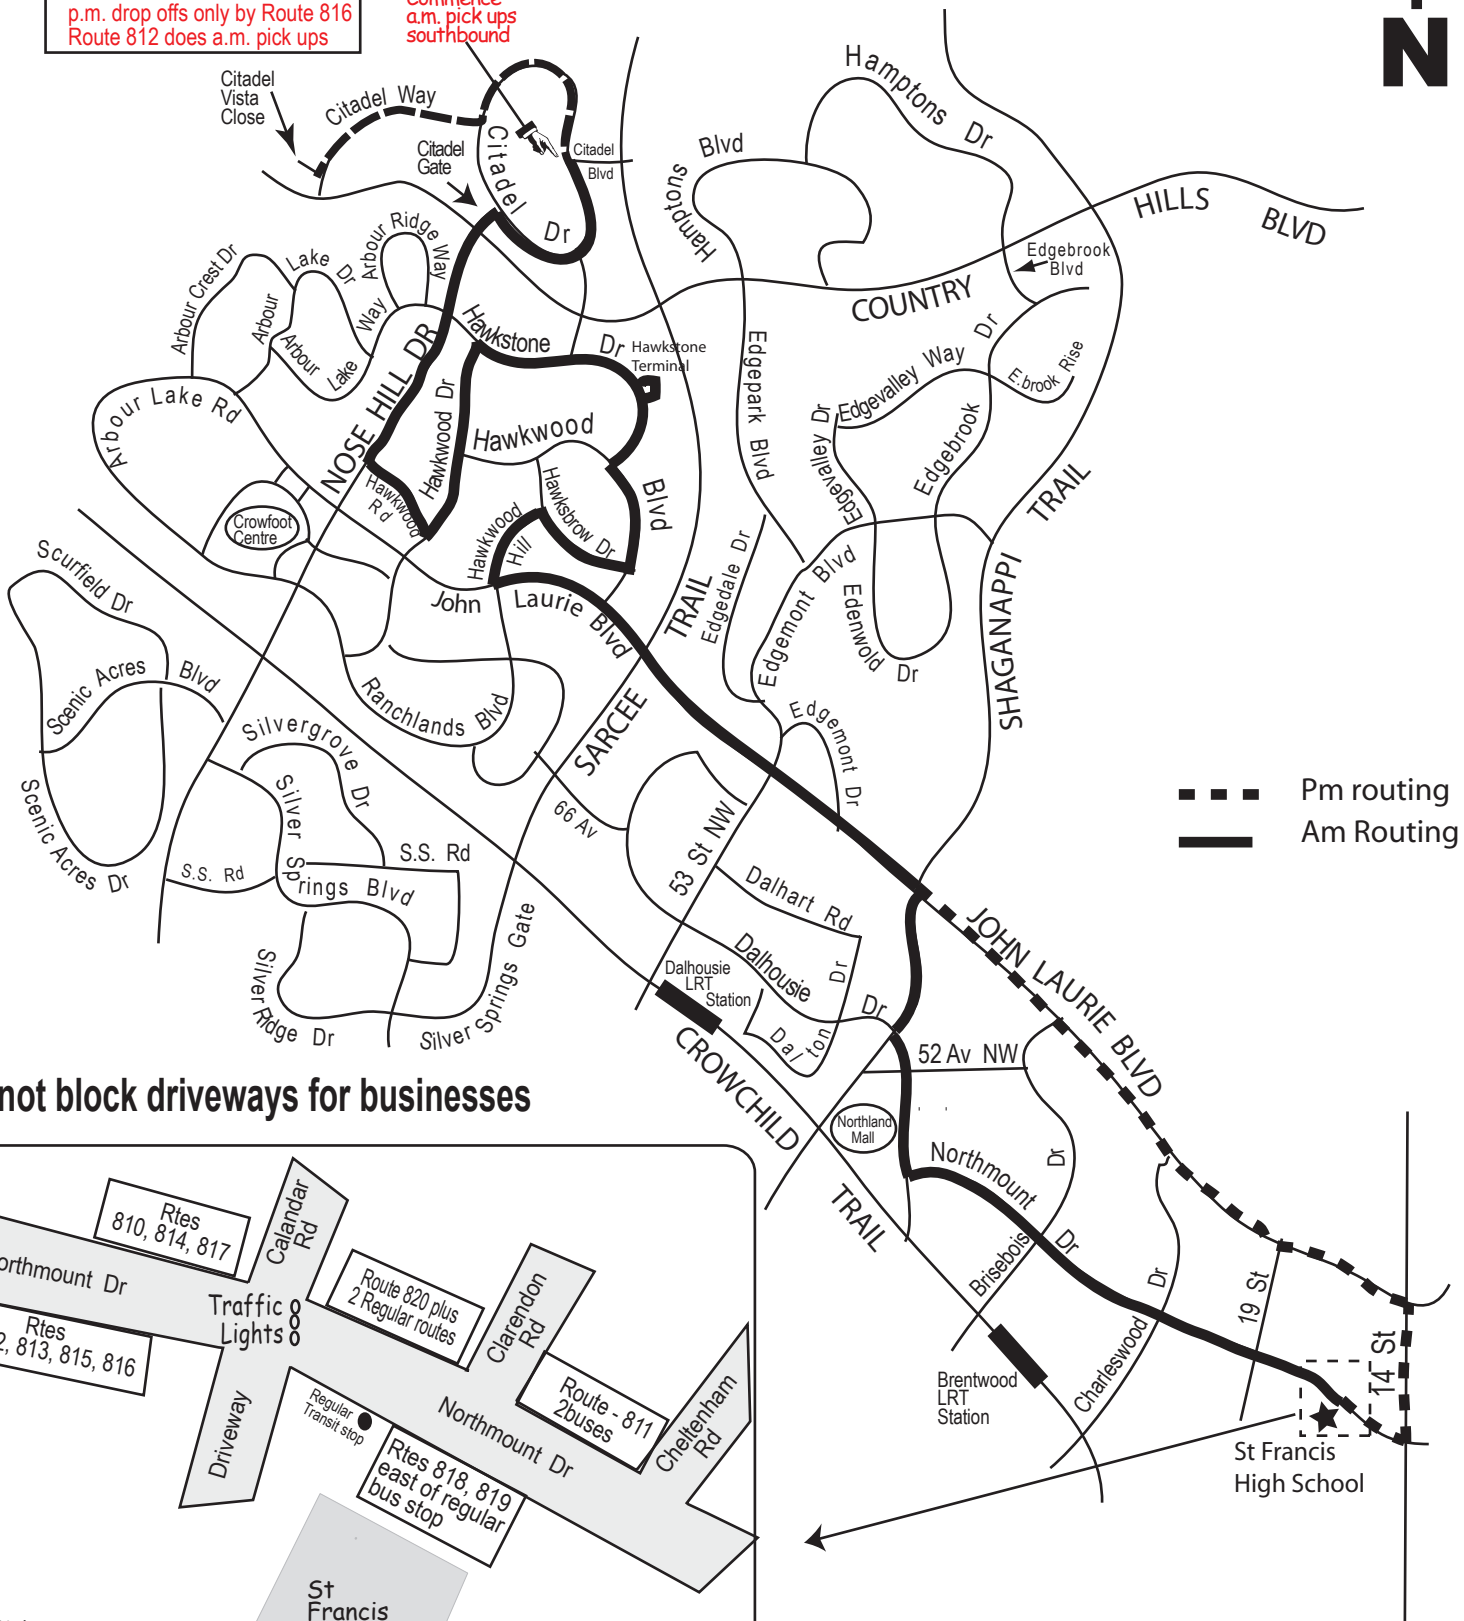

Rte 816 St. Francis/Citadel/ Hawkwood

Revised: May 19, 2021
 Route: Key: Gar:

Service provided to all Calgary Transit bus zones on route north of John Laurie Blvd.

Note: Citadel Way and north half of Citadel Drive covered for p.m. drop offs only by Route 816
 Route 812 does a.m. pick ups

Commence a.m. pick ups southbound

Do not block driveways for businesses

This is NOT a charter route. Regular transit fares apply.