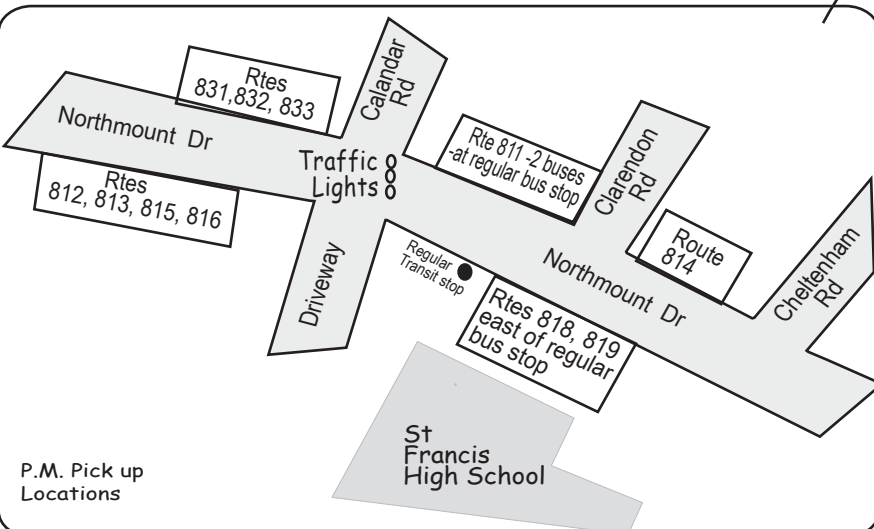

Rte 815 St. Francis/ArbourLake/Ranchlands

Service provided to all Calgary Transit bus zones on route west of Shaganappi Trail.

Do not block driveways for businesses

This is NOT a charter route. Regular transit fares apply.