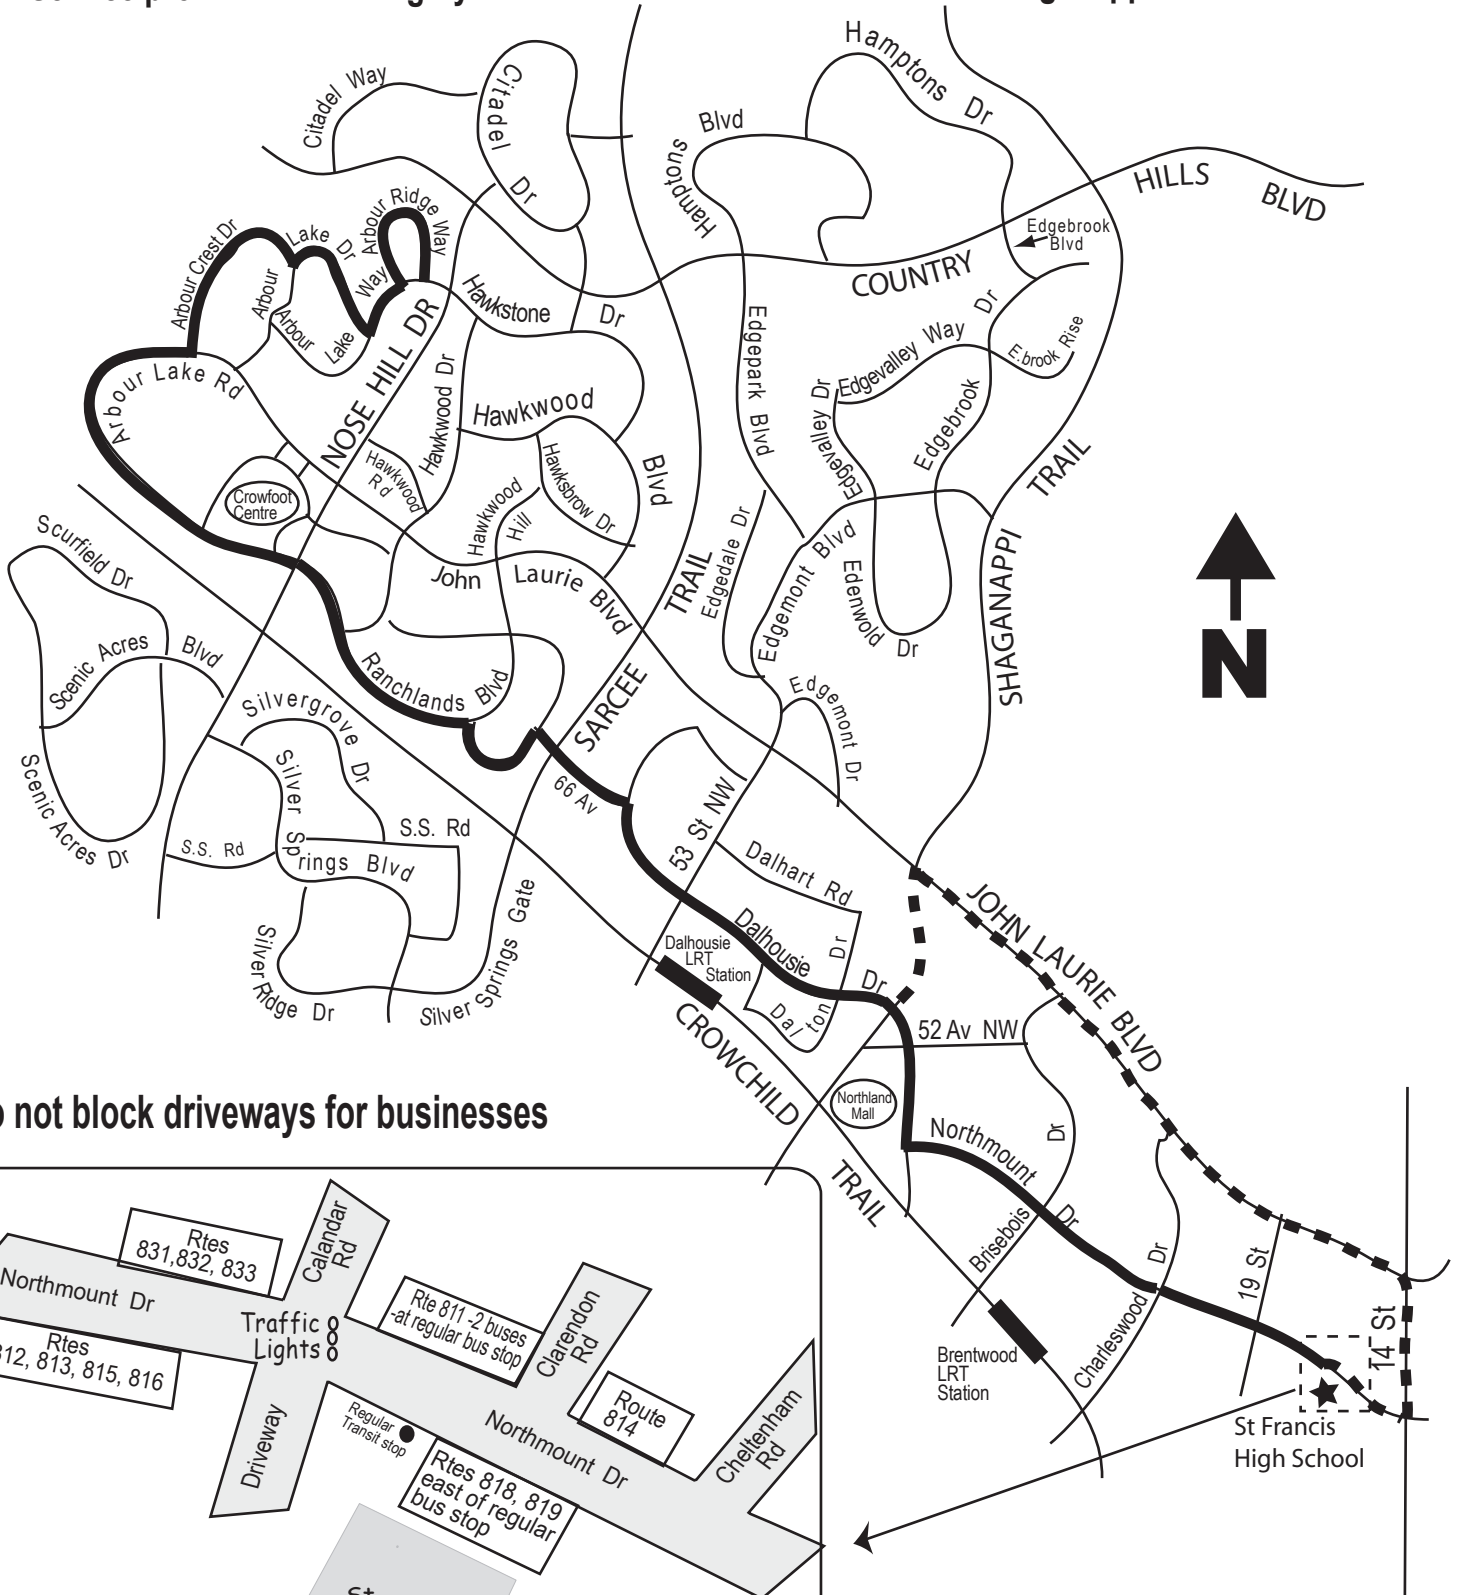

Rte 815 St. Francis/ArbourLake/Ranchlands

Service provided to all Calgary Transit bus zones on route west of Shaganappi Trail.

Do not block driveways for businesses

This is NOT a charter route. Regular transit fares apply.