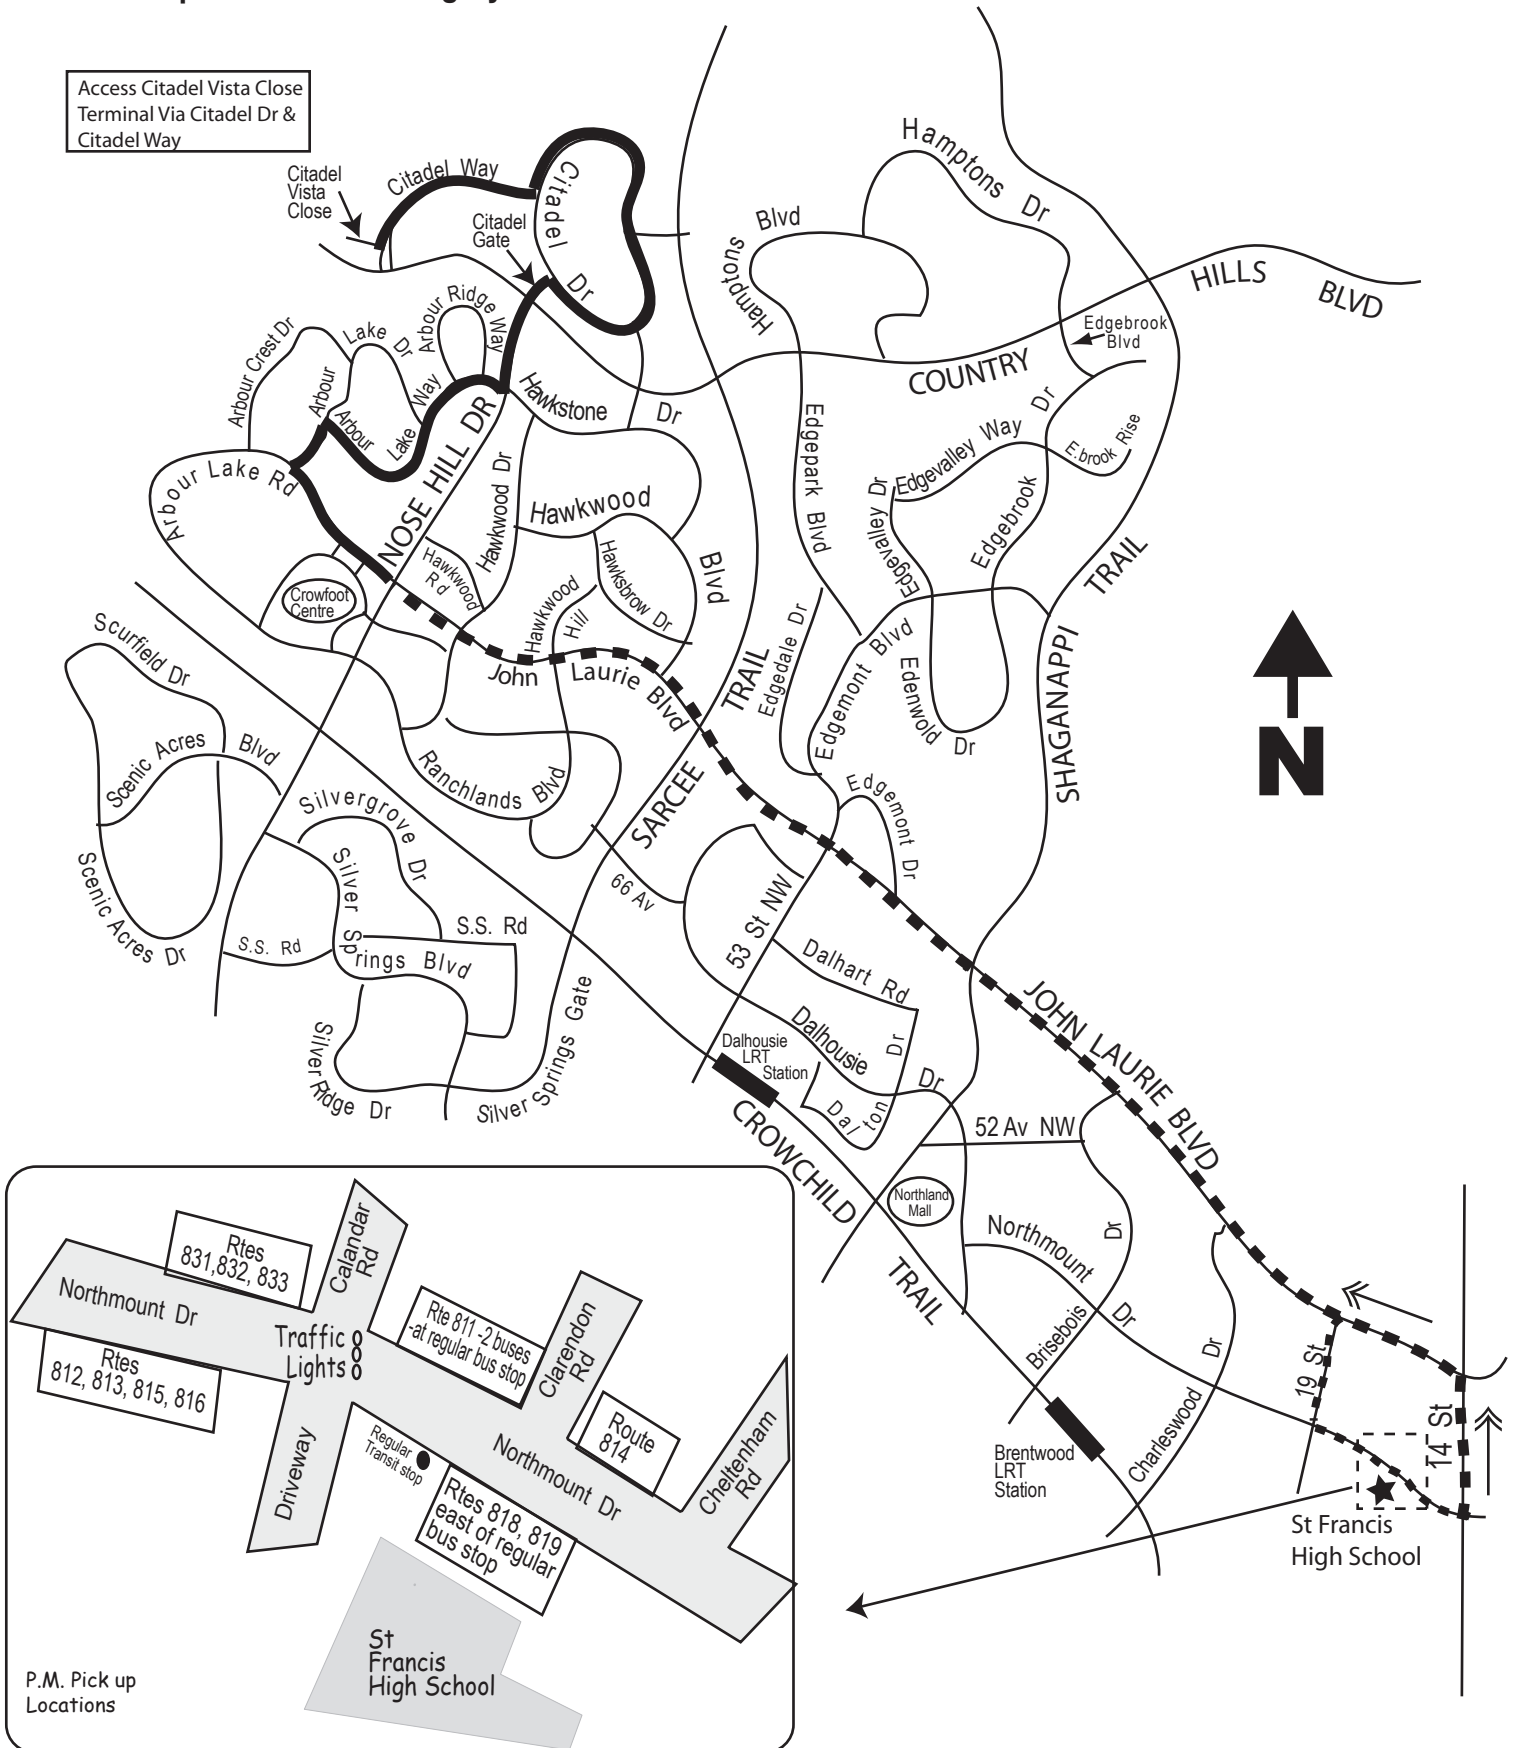

Rte 812 St. Francis/Citadel/Arbour Lake

Service provided to all Calgary Transit bus zones on route west of Sarcee Trail.

Access Citadel Vista Close
Terminal Via Citadel Dr &
Citadel Way

This is NOT a charter route. Regular transit fares apply.