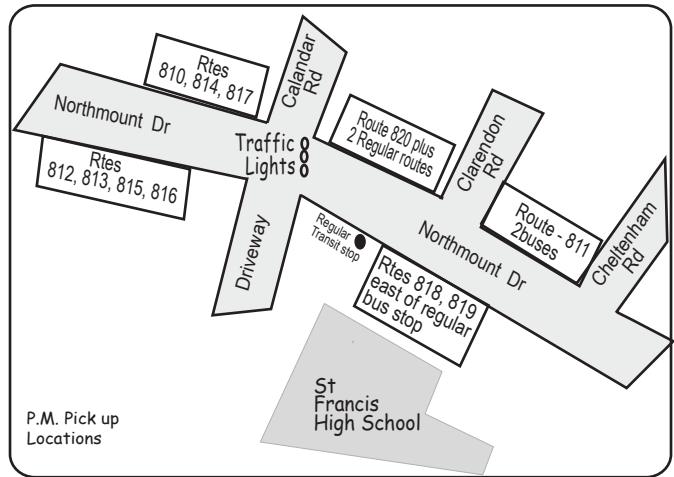

Route 810 North Pointe/ St. Francis

Effective: 2020 September 21

Route: Key: Gar:

Start am service
North Pointe Terminal southbound on northside of the entrance into North Parking Lot at Charter bus stop

Service provided to all Calgary Transit regular & future bus zones on route

St. Francis parking for pm pick up

Pm routing from St Francis - - - - -