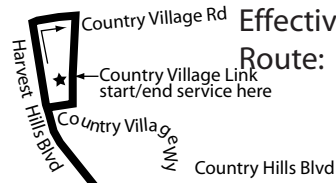

Route 810 North Pointe/ St. Francis

Effective: 2020 September 21

Route: Key: Gar:

Start am service
North Pointe Terminal southbound on northside of the entrance into North Parking Lot at Charter bus stop