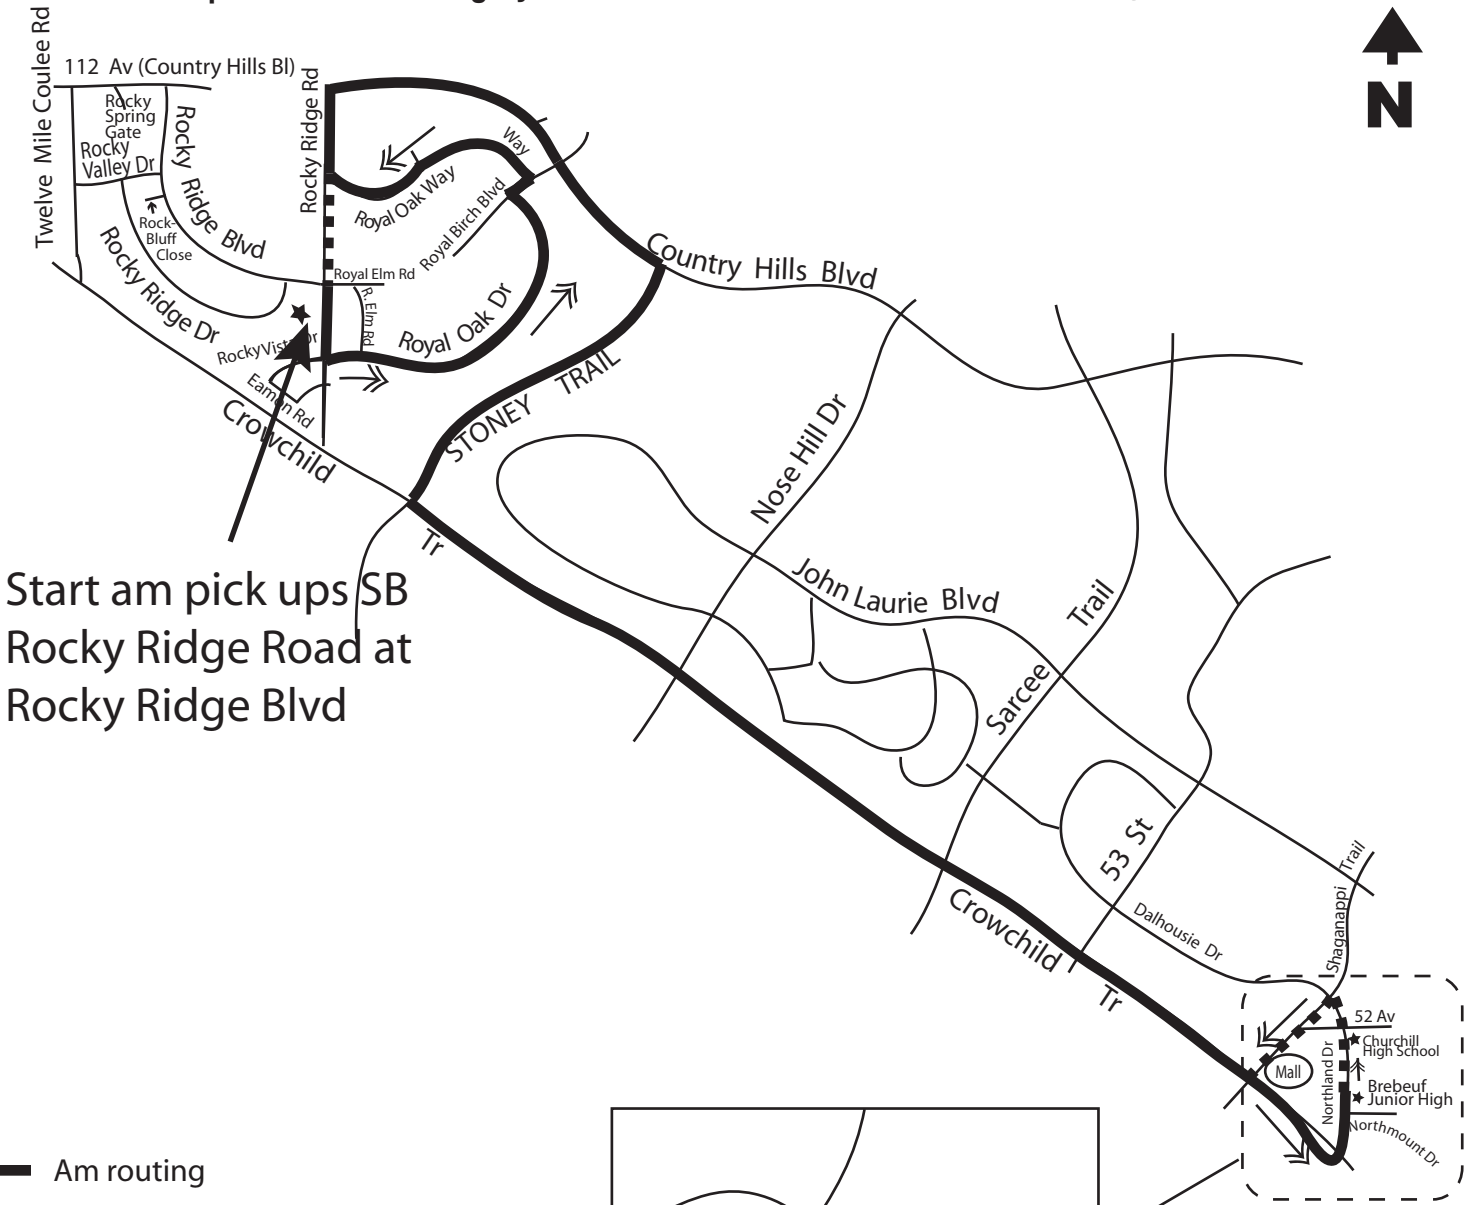

Route 801 Brebeuf/Royal Oak

Route: Key: Gar:

Service provided to all Calgary Transit bus zones on route west of Stoney Trail

Start am pick ups SB Rocky Ridge Road at Rocky Ridge Blvd

- Am routing
- - - -** Pm routing

This is NOT a charter route. Regular transit fares apply.