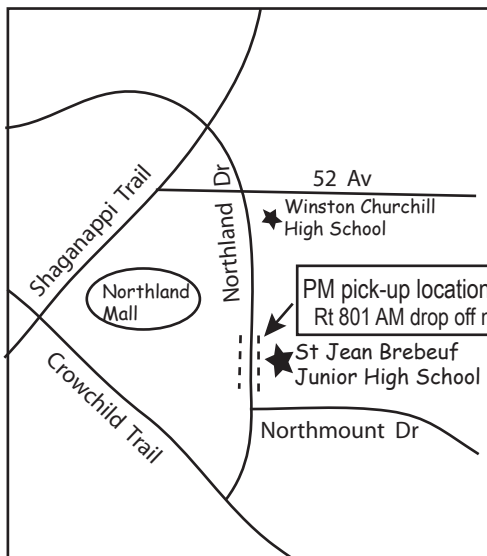

Route 801 Brebeuf/Royal Oak

Route: Key: Gar:

Service provided to all Calgary Transit bus zones on route west of Stoney Trail

Start am pick ups SB Rocky Ridge Road at Rocky Ridge Blvd

- Am routing
- - - -** Pm routing

This is NOT a charter route. Regular transit fares apply.