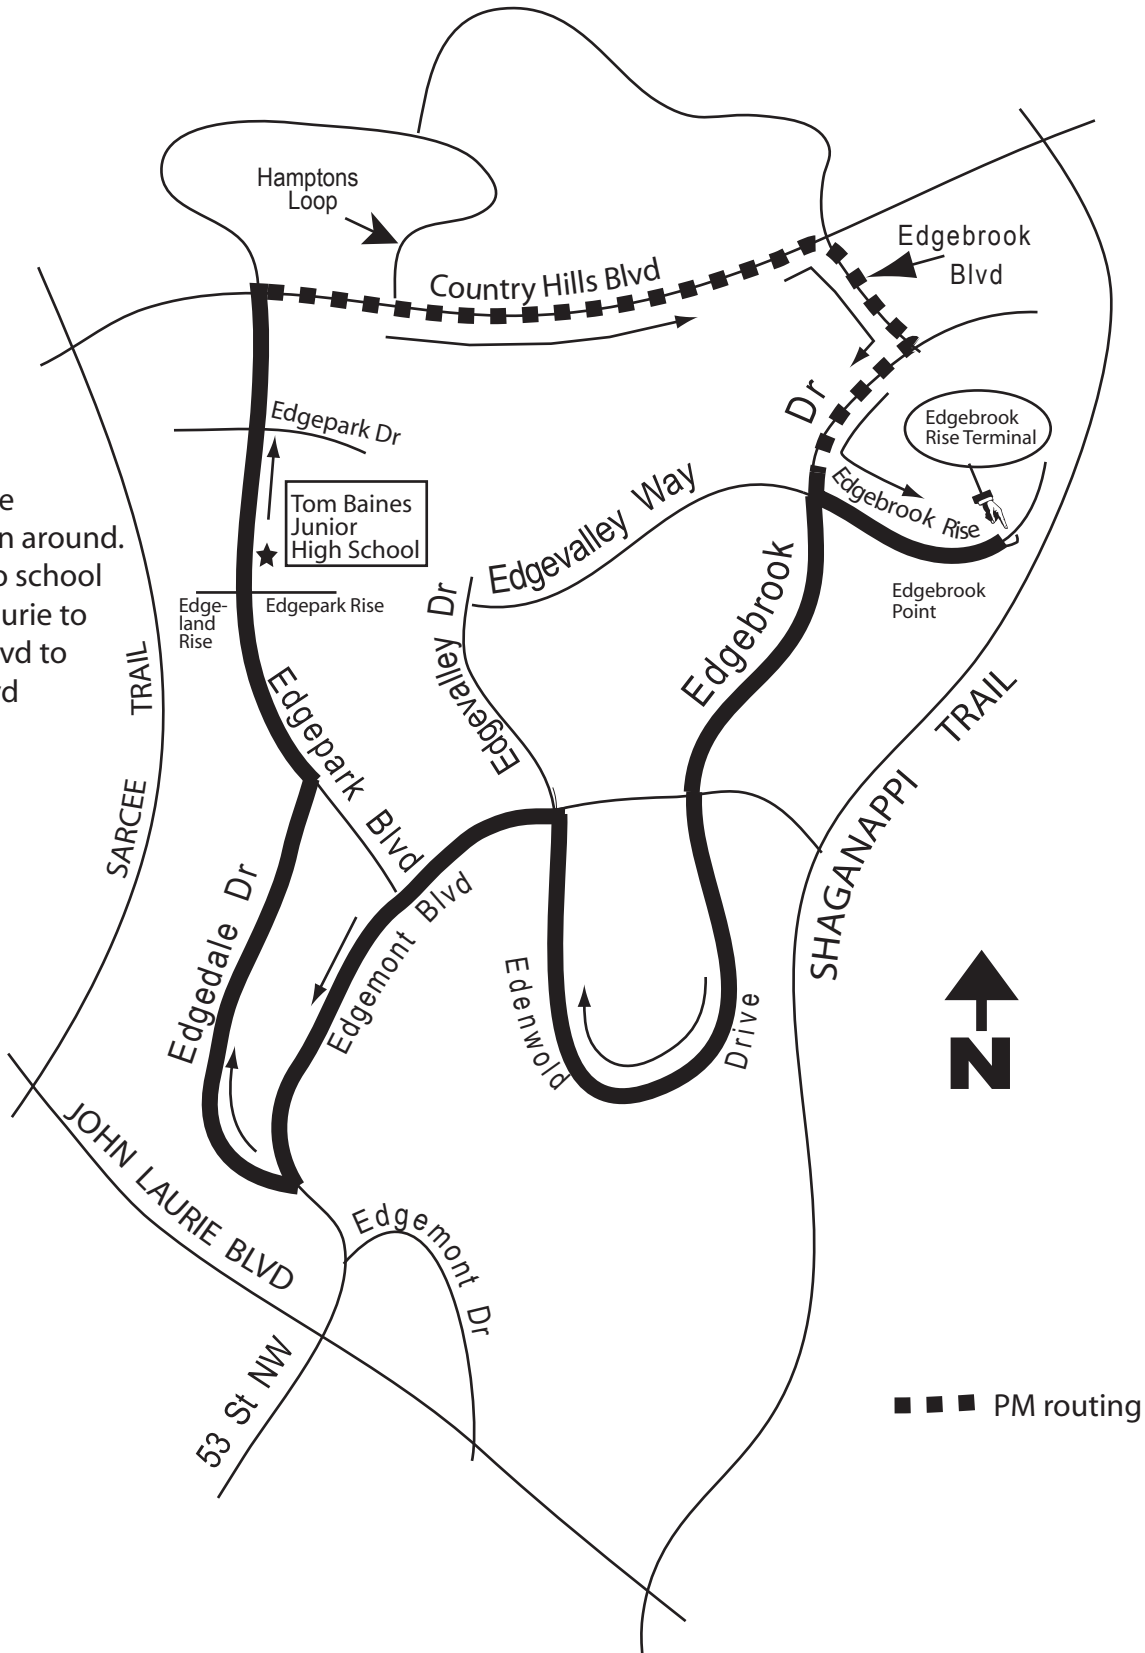

Rte 796 Tom Baines/Edgemont

Route: Key: Gar:

Service provided to all Calgary Transit bus zones on route.

Don't use side streets to turn around. Try getting to school from John Laurie to Edgemont Blvd to Edgepark Blvd

This is NOT a charter route. Regular transit fares apply.