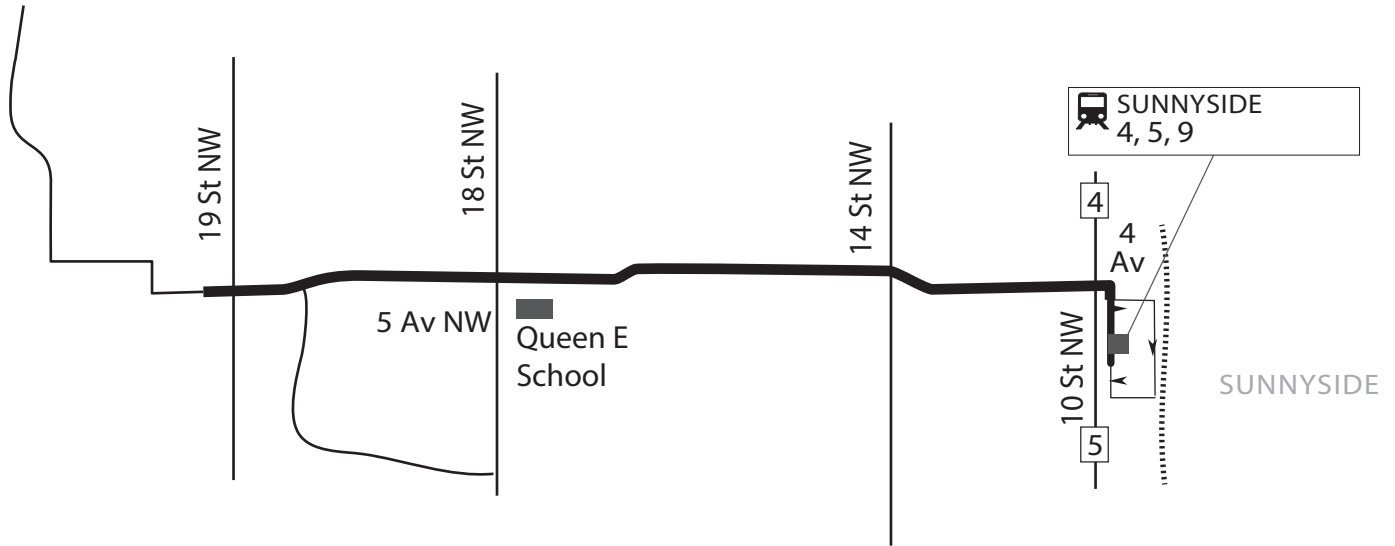

Route 793 Queen Elizabeth High School /Sunnyside

LEGEND

- Route
- Bus Terminal
- CTrain Line
- CTrain Station
- Time Point
- Park and Ride

This is NOT a charter route. Regular transit fares apply.