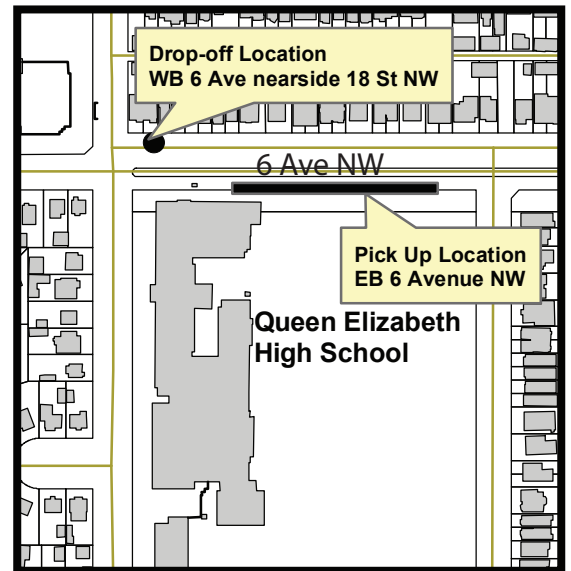

Route 793 Queen Elizabeth High School /Sunnyside

LEGEND

- Route
- Bus Terminal
- CTrain Line
- CTrain Station
- Time Point
- Park and Ride

This is NOT a charter route. Regular transit fares apply.