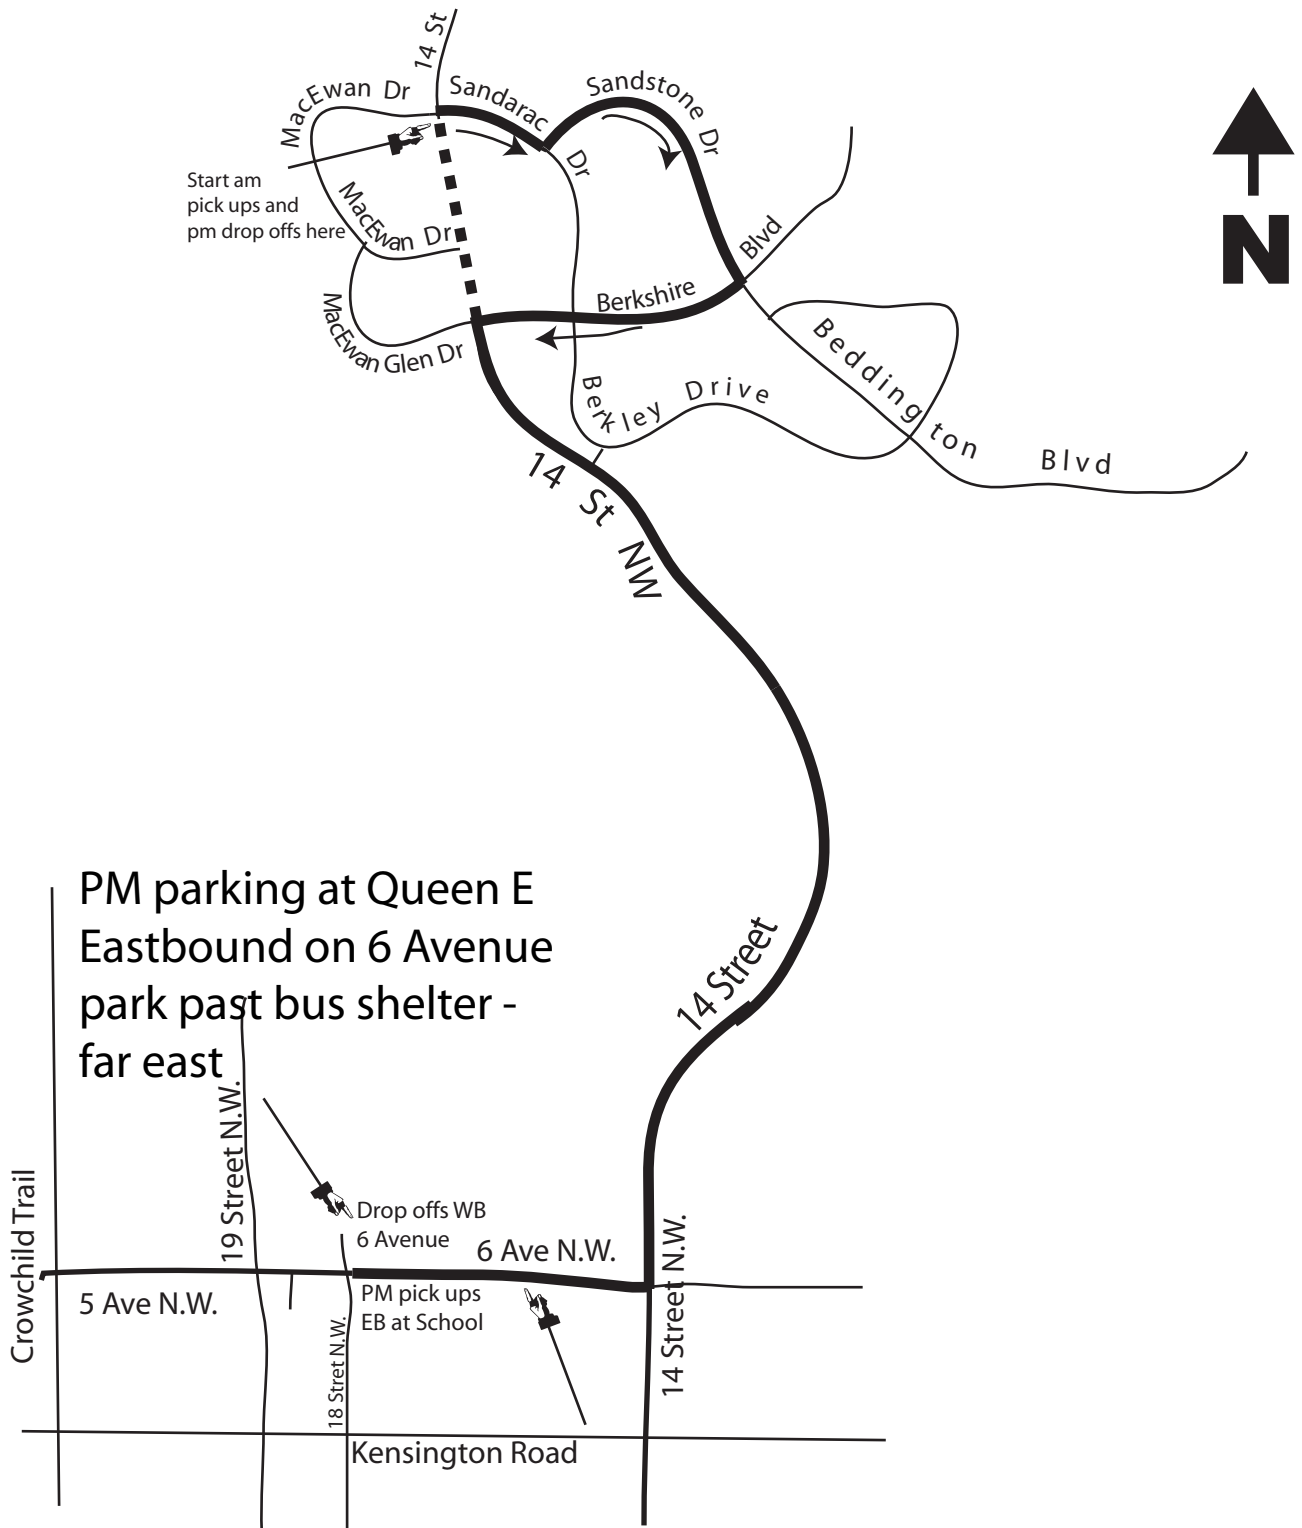

Rte 792 Queen Elizabeth/ Sandstone

Last Revision: 2010 DEC 20

Service provided to all Calgary Transit bus zones on route.

This is NOT a charter route. Regular transit fares apply.