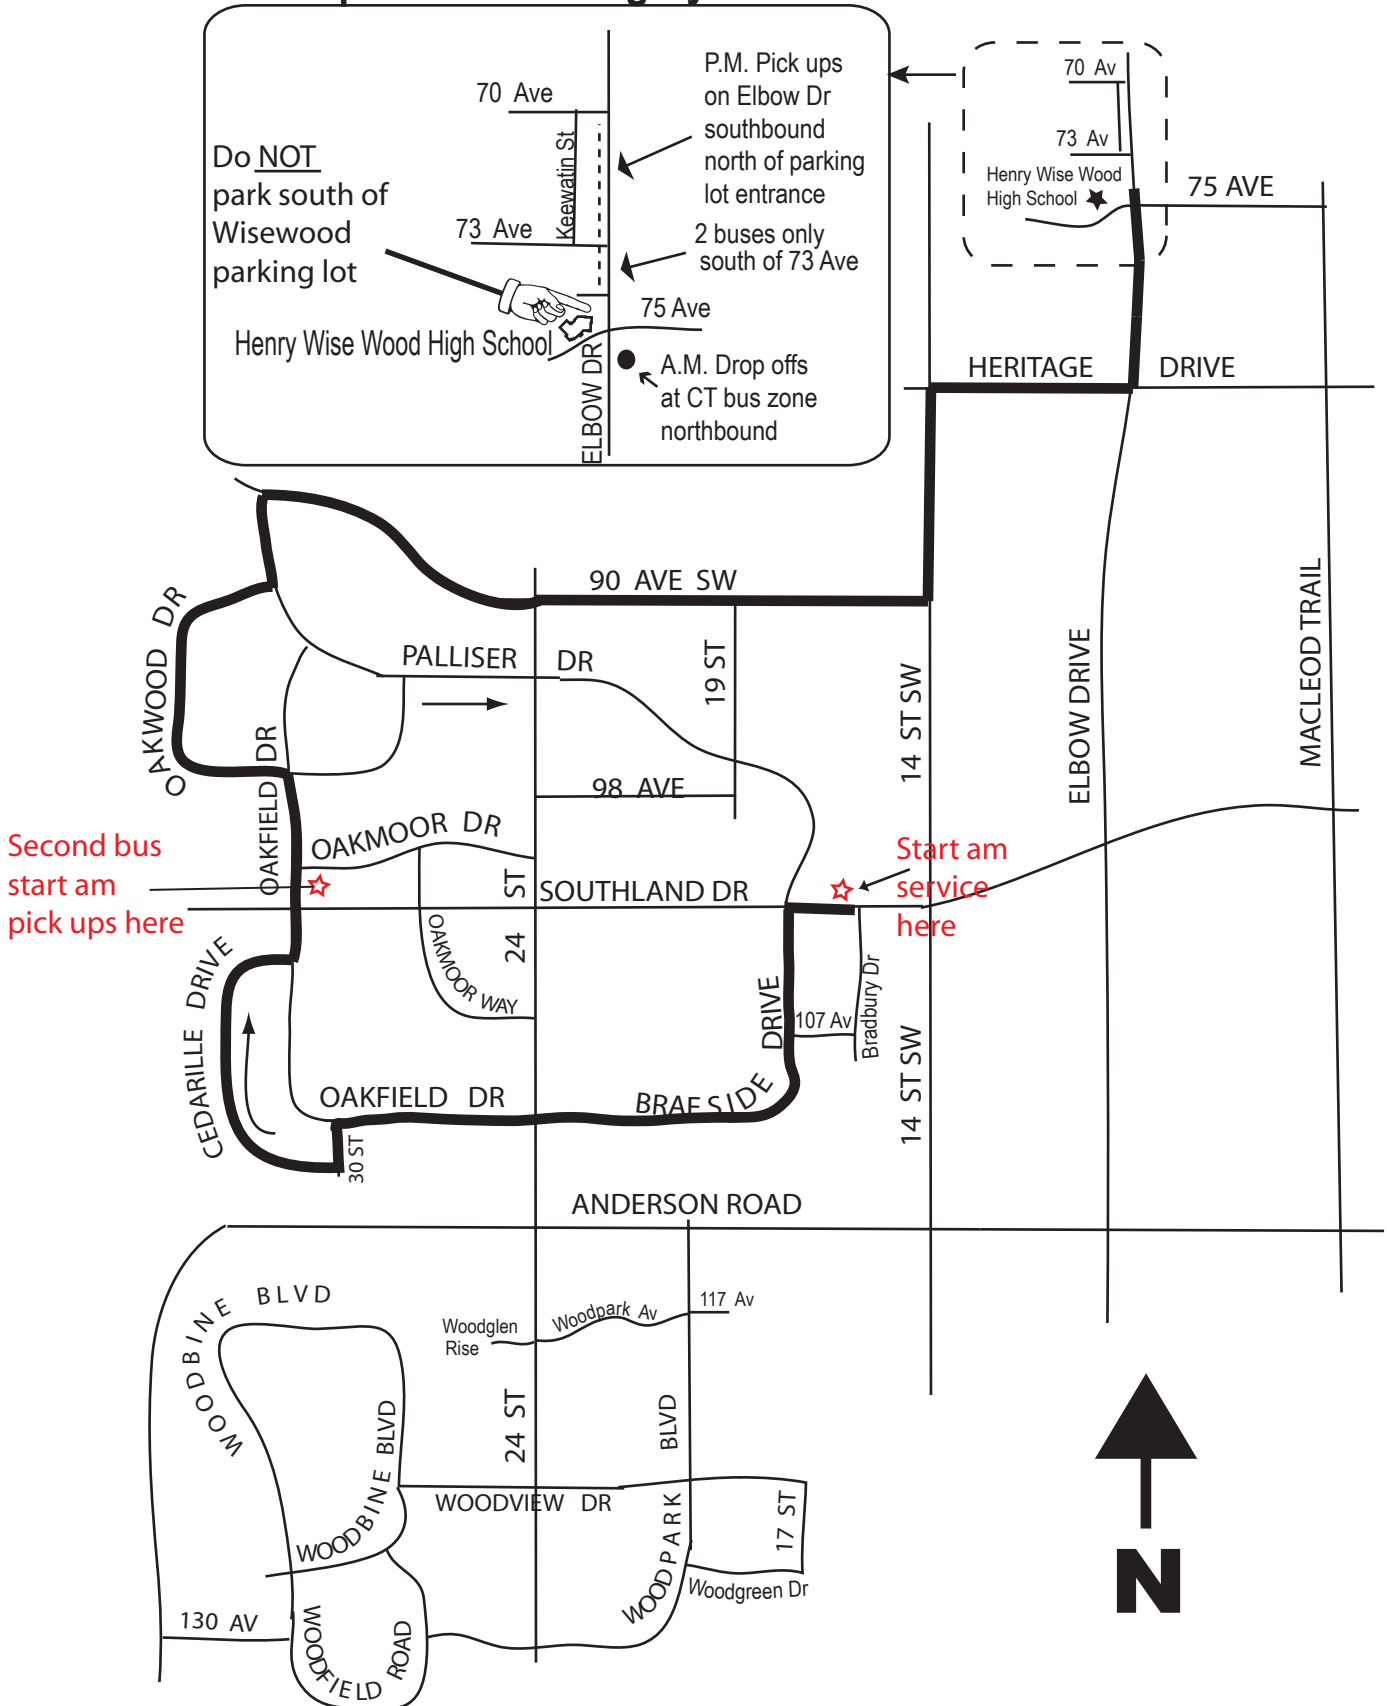

Route 776 Henry Wise Wood/Oakridge/Palliser

Route: Key: Gar:

Service provided to Calgary Transit bus zones west of 14 St.

**This is NOT a charter route. Regular transit fares apply.
Please remember 75 Ave is restricted Rd, do Not use it.**