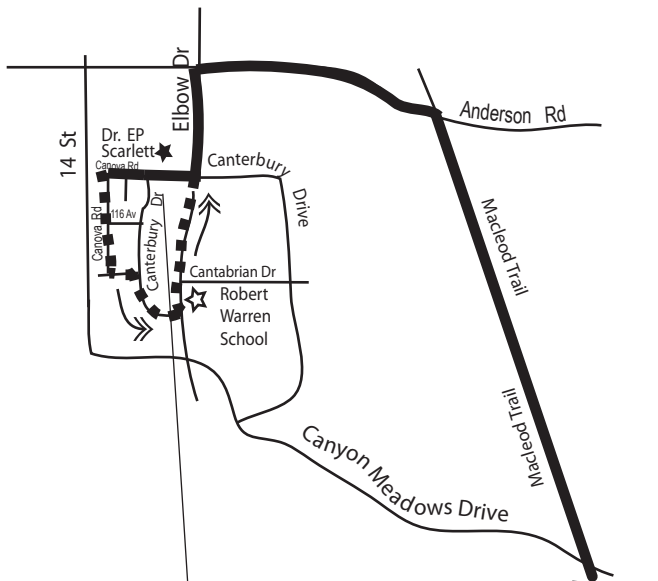

Rte 768 Dr EP Scarlett/ Walden/ Legacy

Effective March 15, 2021

Service provided to all Calgary Transit bus zones on route south of 194 Ave

All EP Scarlett buses to stop in front of Robert Warren School after am drop offs and pm pick ups

PM buses do not load in front of School

All pm buses park west of Canterbury Drive and use Canova Road to exit

 Am Routing
 Pm Routing

Service provided to all Calgary Transit bus zones on route