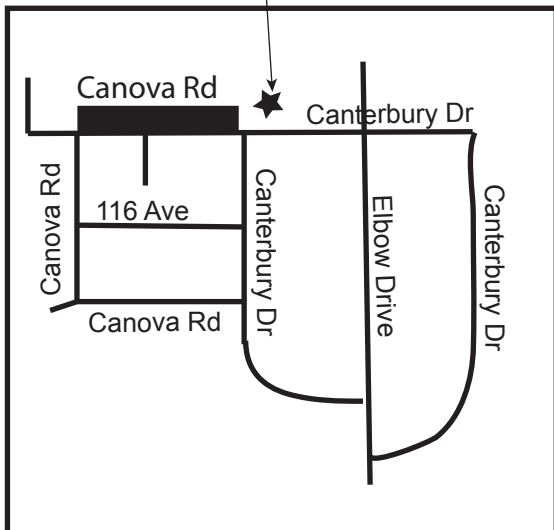

Rte 768 Dr EP Scarlett/ Walden/ Legacy

Effective March 15, 2021

Service provided to all Calgary Transit bus zones on route south of 194 Ave

All EP Scarlett buses to stop in front of Robert Warren School after am drop offs and pm pick ups

PM buses do not load in front of School

All pm buses park west of Canterbury Drive and use Canova Road to exit

 Am Routing
 Pm Routing

Service provided to all Calgary Transit bus zones on route