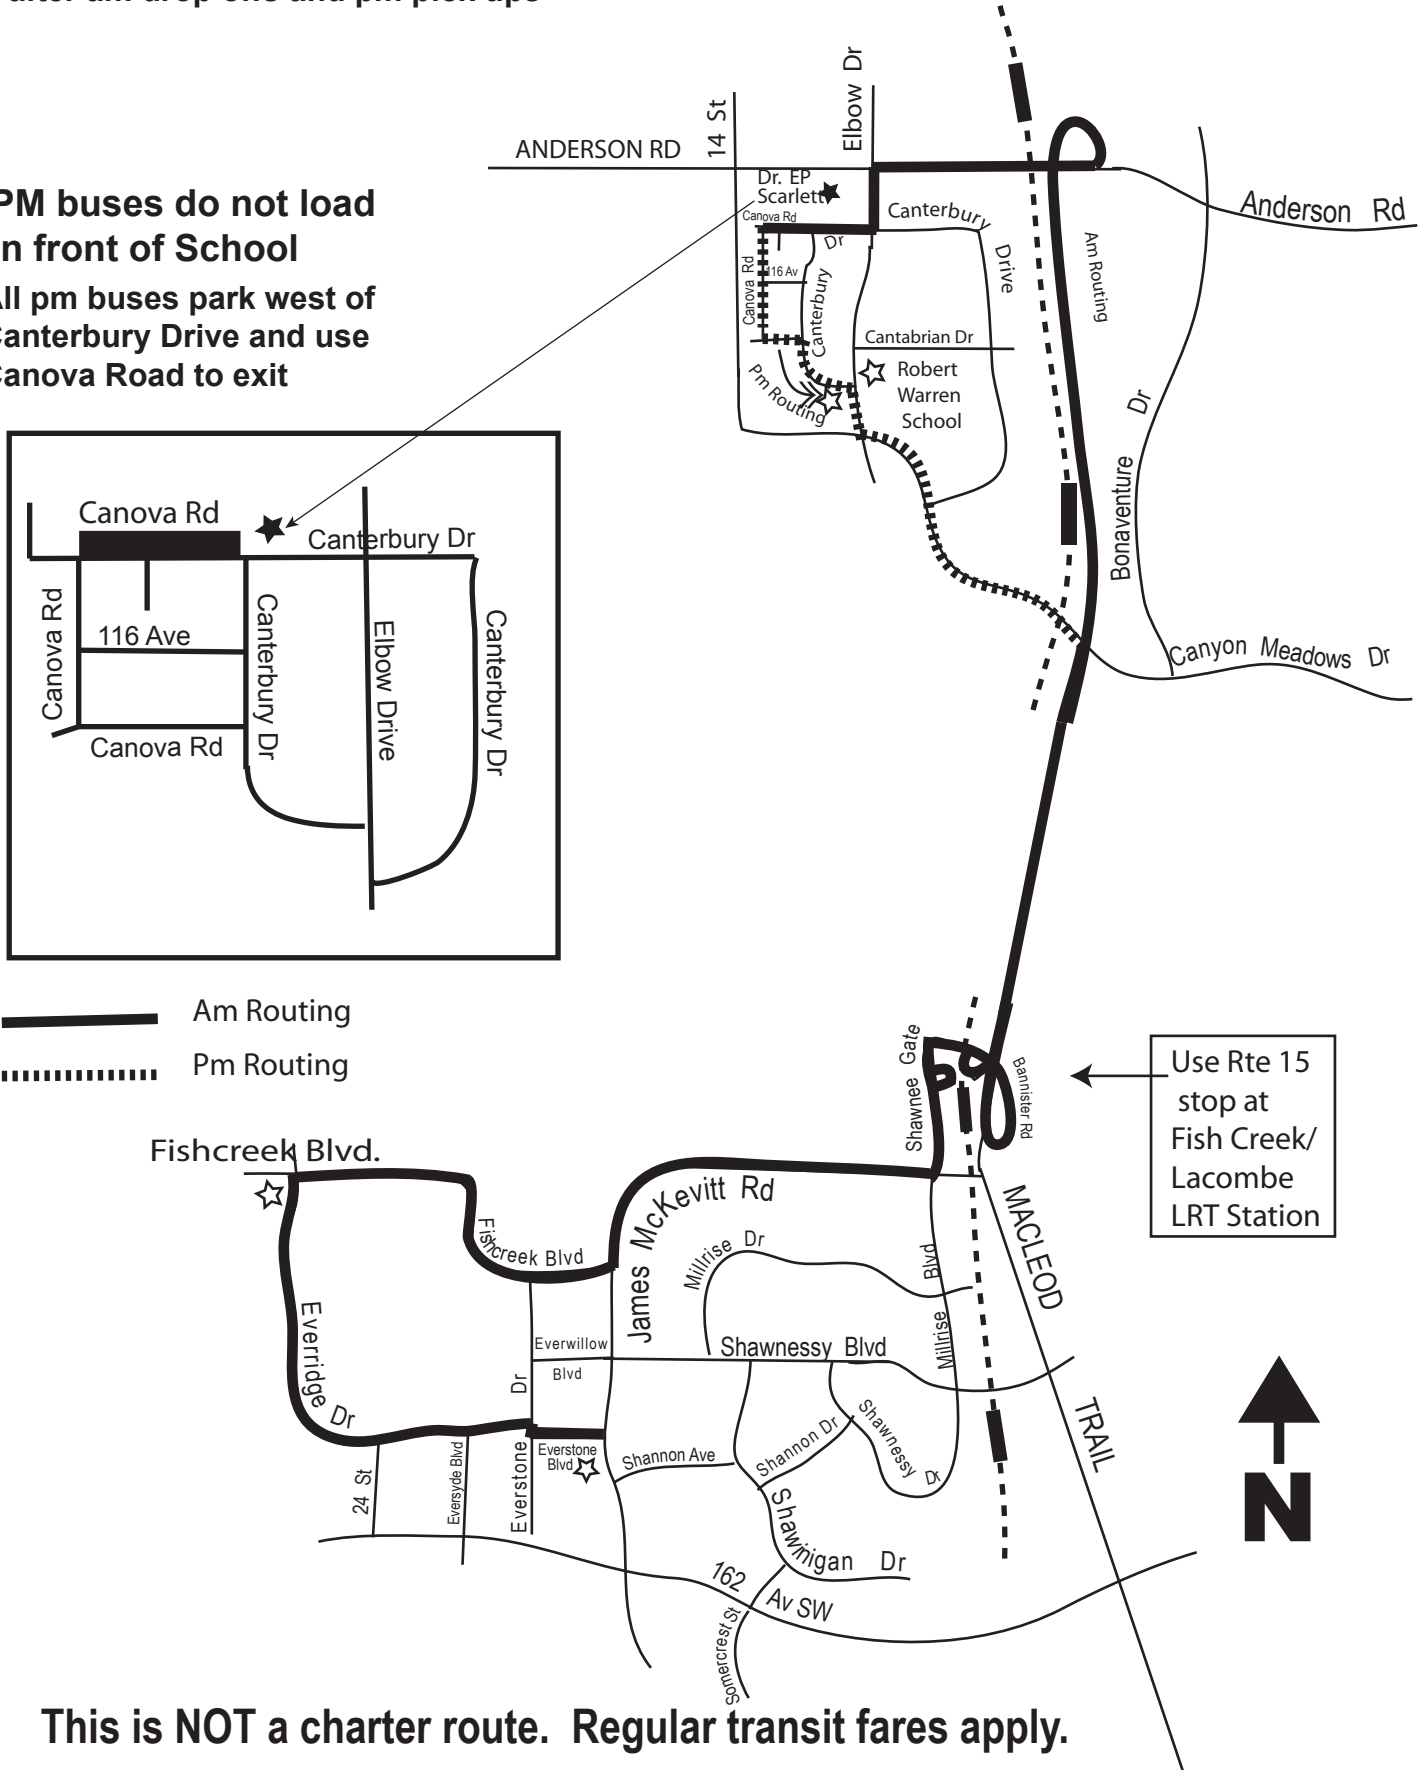

# Rte 766 Dr. E P Scarlett/Evergreen

Service provided to all Calgary Transit bus zones on route south of Fish Creek Park.

All EP Scarlett buses to stop in front of Robert Warren School after am drop offs and pm pick ups

**PM buses do not load in front of School**

**All pm buses park west of Canterbury Drive and use Canova Road to exit**

**This is NOT a charter route. Regular transit fares apply.**