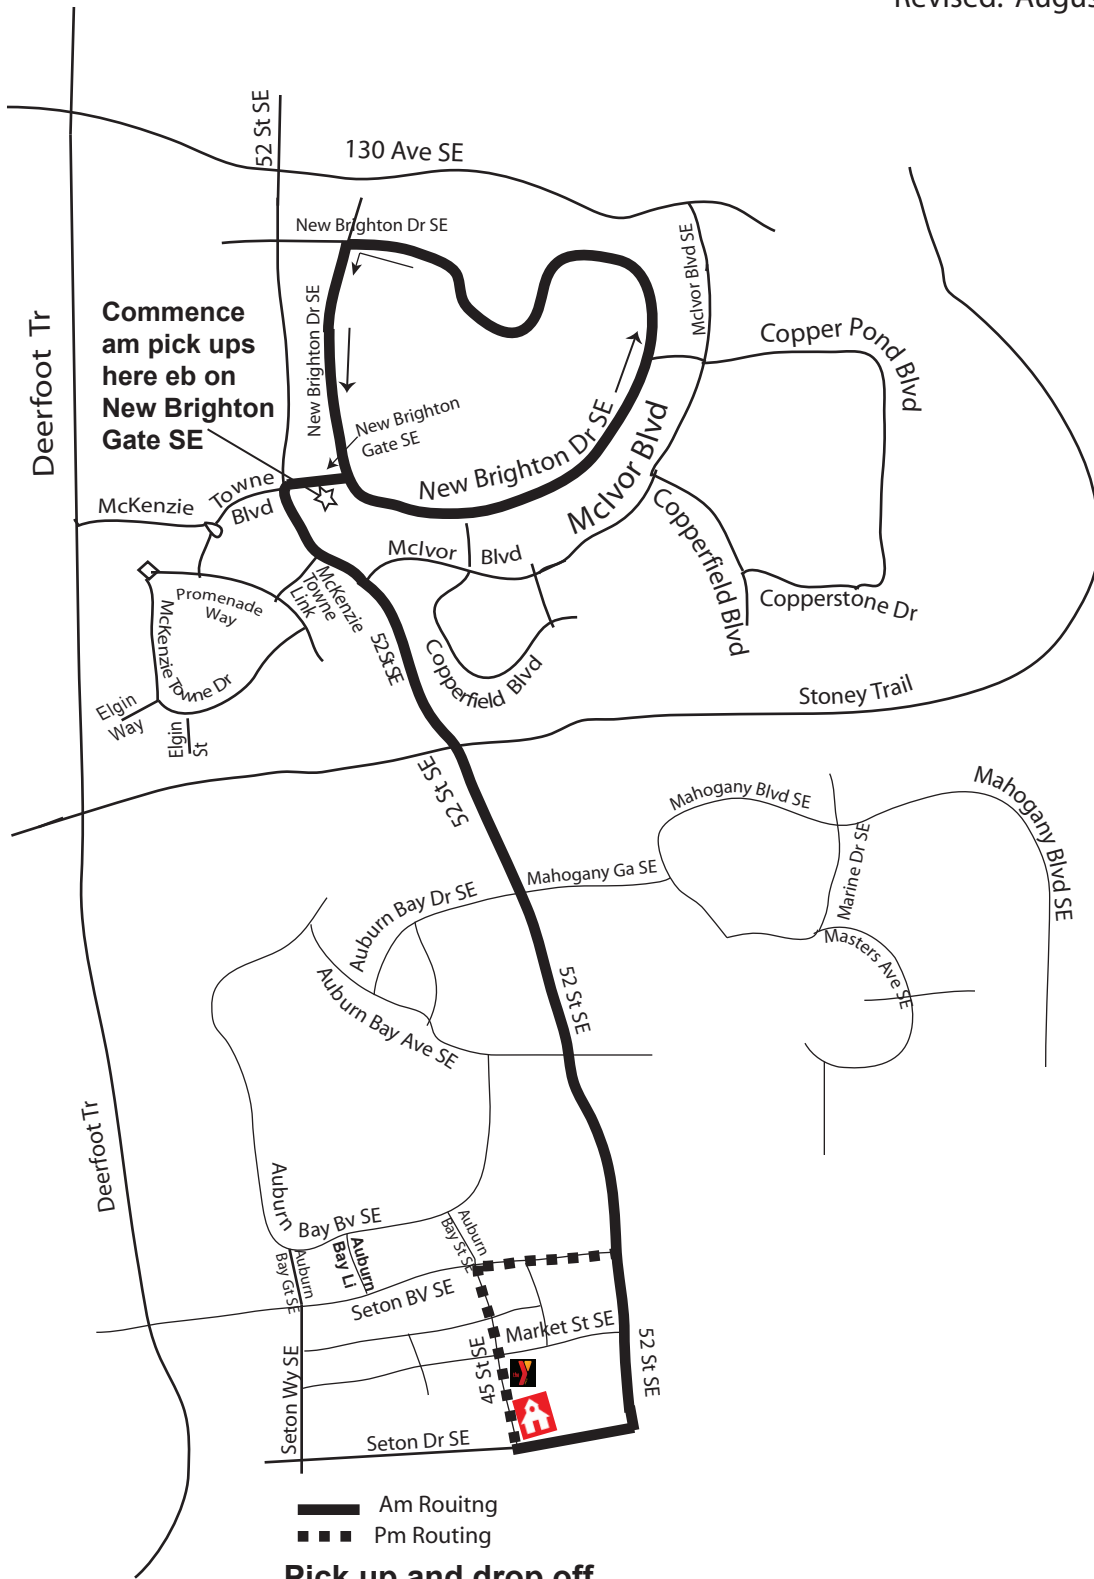

Route 756 Joane Cardinal- Schubert/New Brighton

Service provided to all Calgary Transit bus zones on North of Stoney Trail

Revised: August 9, 2019

This is NOT a charter route. Regular transit fares apply.