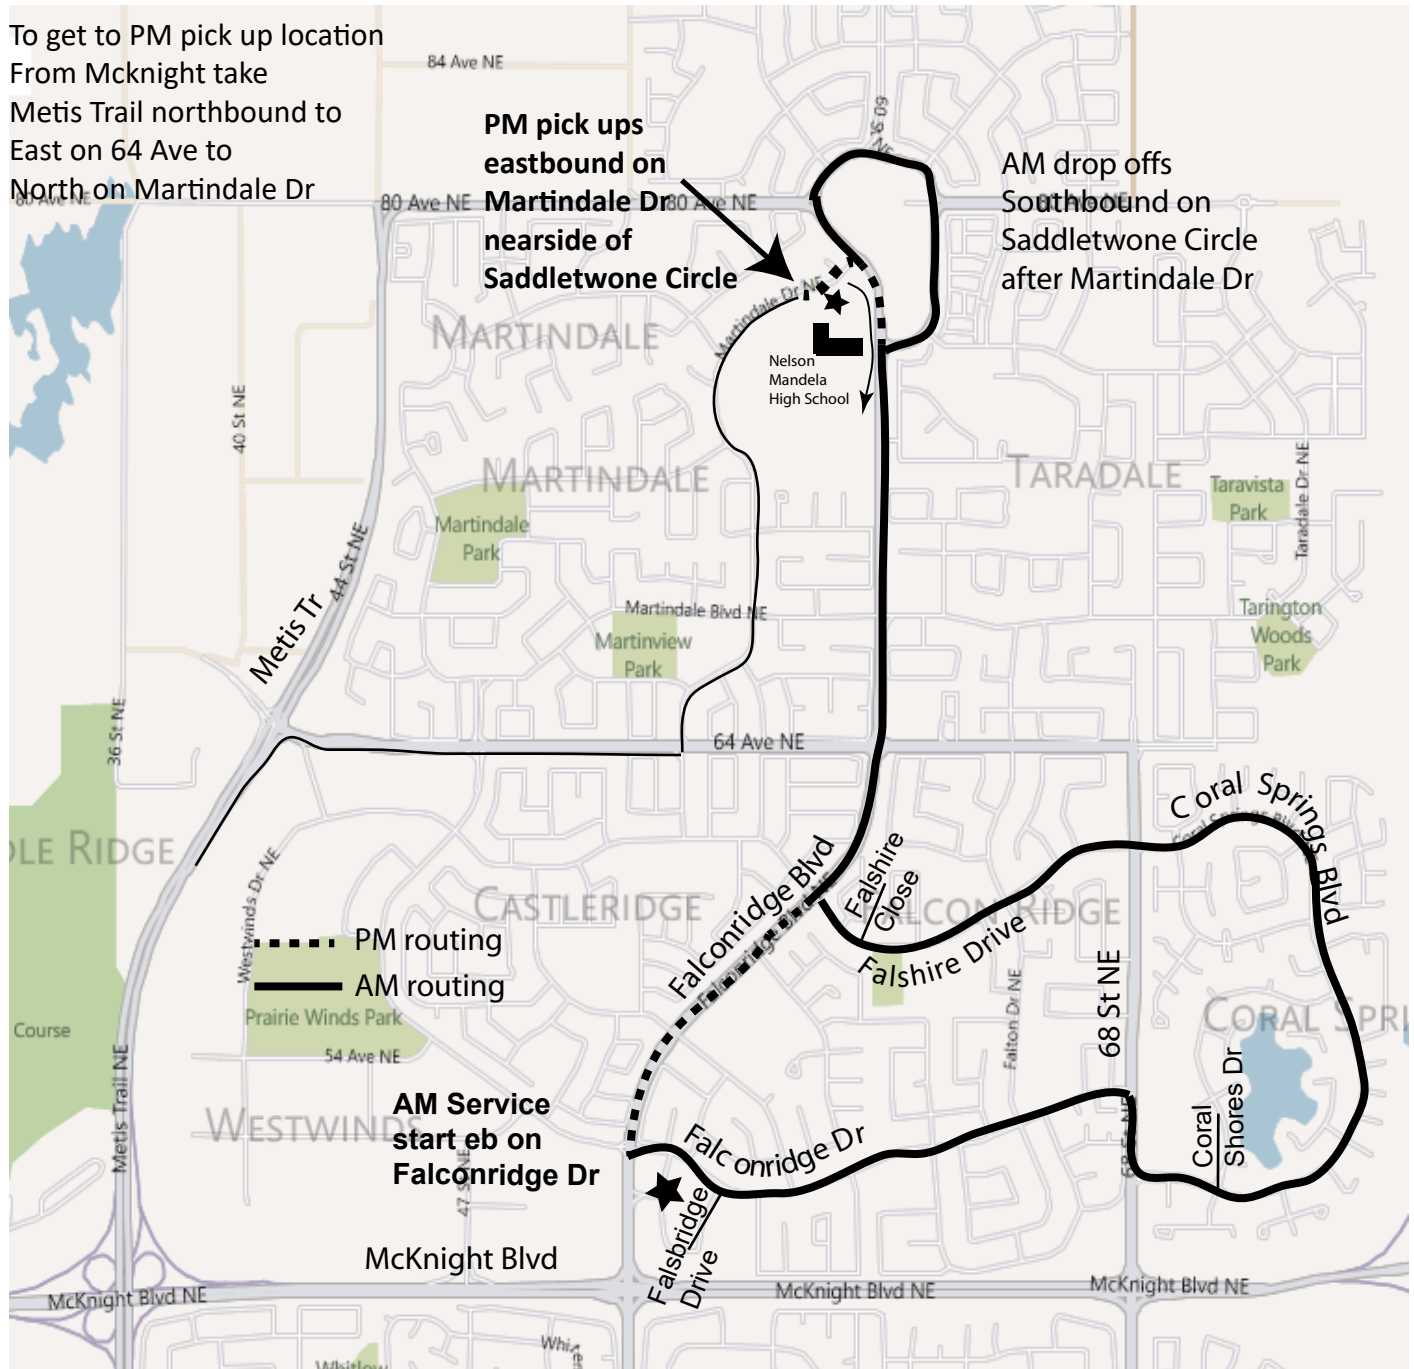

# Route 750 Nelson Mandela/Coral Springs

Service provided to all Calgary Transit bus zones on Route

To get to PM pick up location  
From Mcknight take  
Metis Trail northbound to  
East on 64 Ave to  
North on Martindale Dr

PM pick ups  
eastbound on  
Martindale Dr  
nearside of  
Saddletwone Circle

AM drop offs  
Southbound on  
Saddletwone Circle  
after Martindale Dr

**This is NOT a charter route. Regular transit fares apply.**