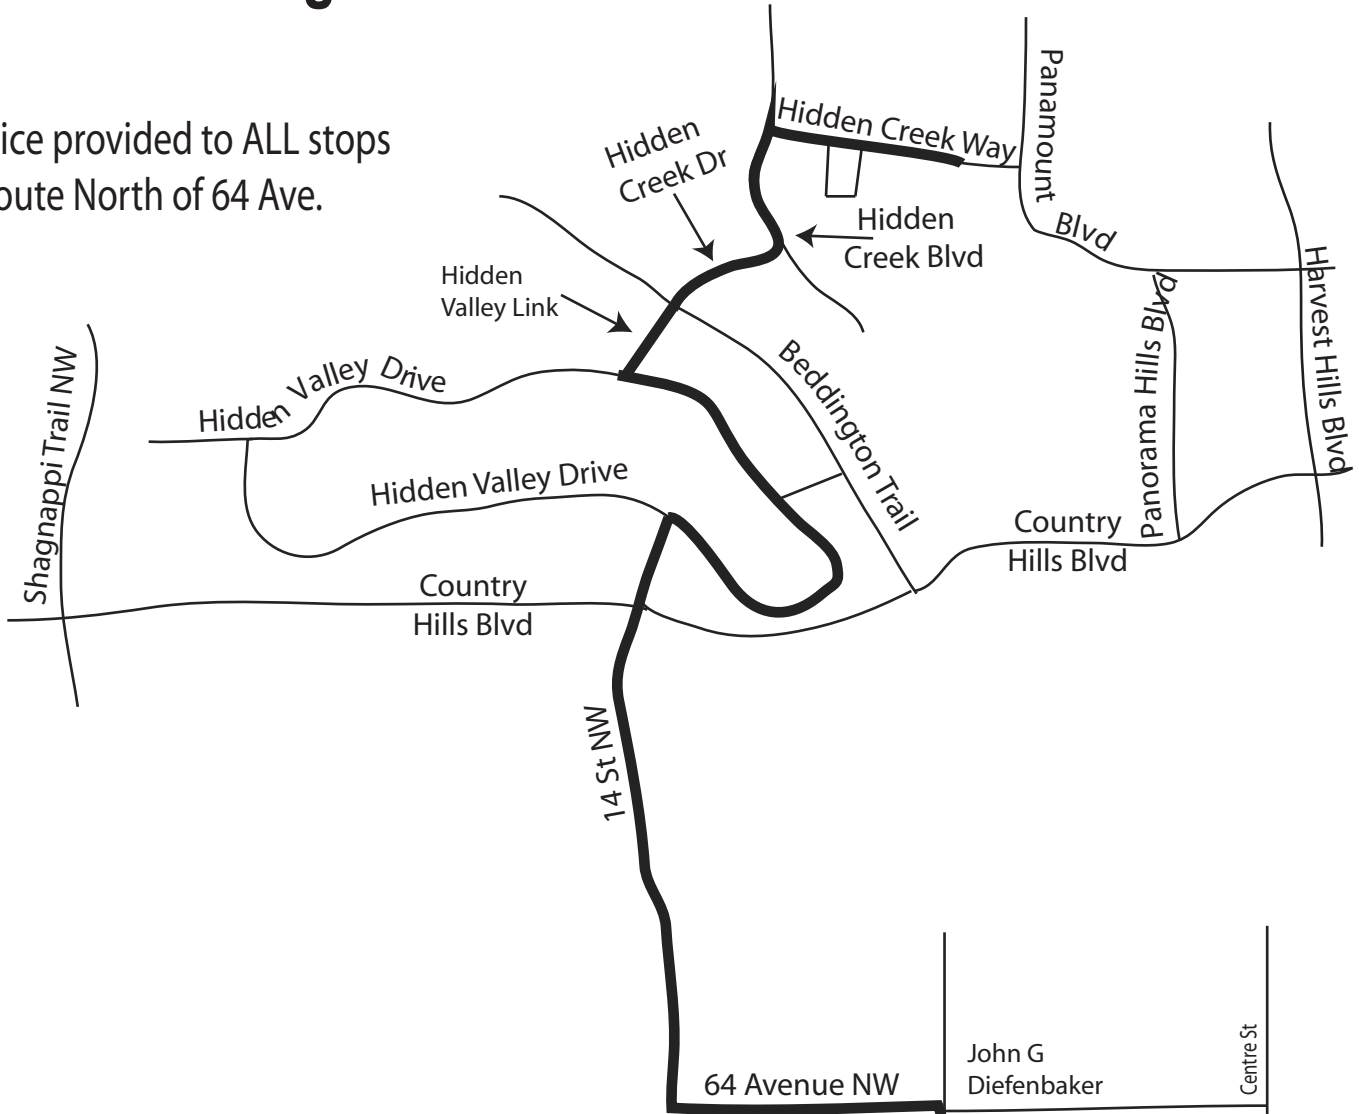

Route 748

Crescent Heights/Hanson Ranch

Last Revision: 2017 August 30

Route: Key: Gar:

Service provided to ALL stops on route North of 64 Ave.

————— AM ROUTING
- - - - - PM ROUTING

This is NOT a charter route. Regular transit fares apply.