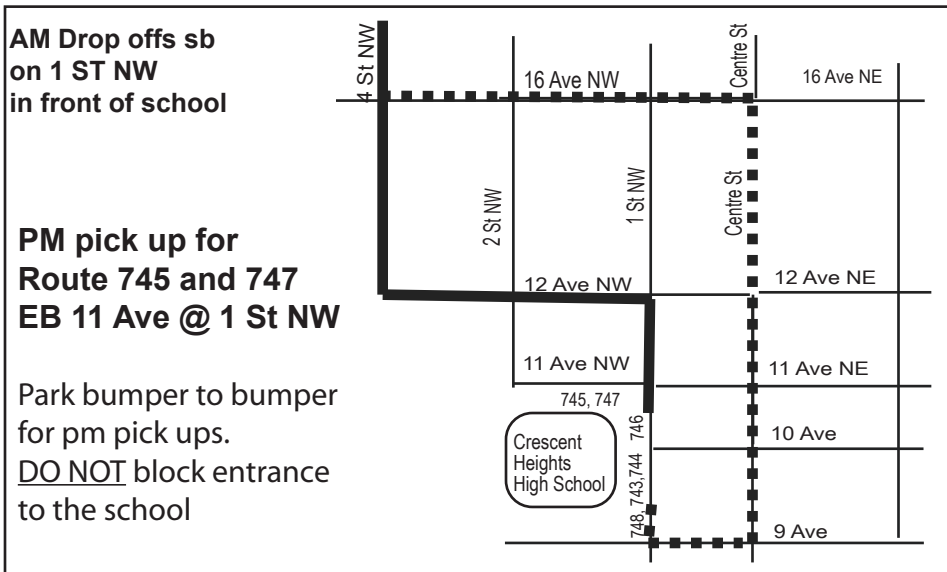

Route 748

Crescent Heights/Hanson Ranch

Last Revision: 2017 August 30

Route: Key: Gar:

Service provided to ALL stops on route North of 64 Ave.

————— AM ROUTING
- - - - - PM ROUTING

This is NOT a charter route. Regular transit fares apply.