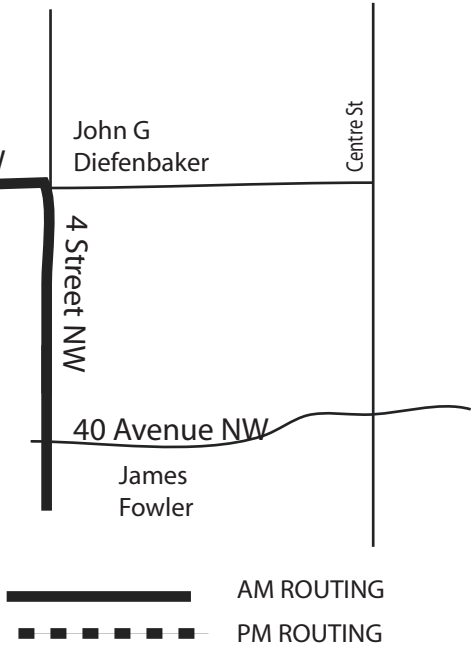

Route 748

Crescent Heights/Hanson Ranch

Last Revision: 2017 August 30

Route: Key: Gar:

Service provided to ALL stops on route North of 64 Ave.

————— AM ROUTING
- - - - - PM ROUTING

This is NOT a charter route. Regular transit fares apply.