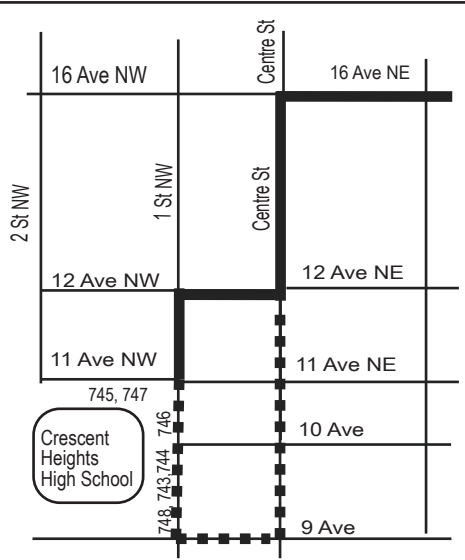

Route 746

Last Revision: 2019 Jan 22

Crescent Heights/Coventry Hills

Route: Key: Gar:

Service provided to ALL stops on route North of Bergen Rd.

AM Drop offs sb on 1 ST NW
in front of school

PM pick up for Route 745 and 747 EB on 11 Ave @ 1 St NW

Park bumper to bumper for pm pick ups.
DO NOT block entrance to the school

————— AM ROUTING
- - - - - PM ROUTING

This is NOT a charter route. Regular transit fares apply.