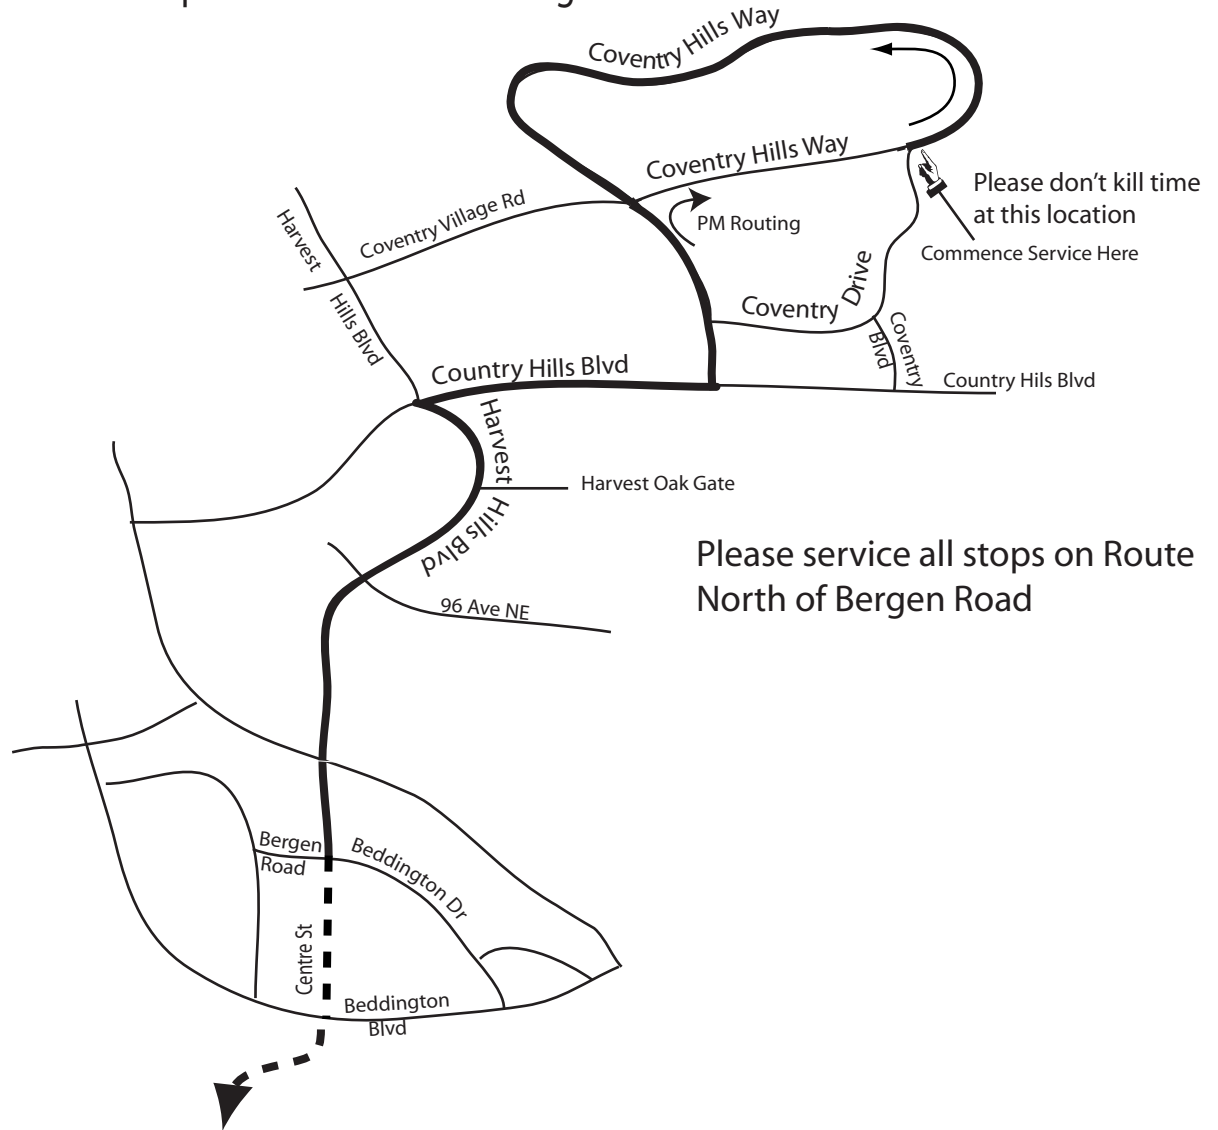

Route 746

Last Revision: 2019 Jan 22

Crescent Heights/Coventry Hills

Route: Key: Gar:

Service provided to ALL stops on route North of Bergen Rd.

AM Drop offs sb on 1 ST NW
in front of school

PM pick up for Route 745 and 747 EB on 11 Ave @ 1 St NW

Park bumper to bumper for pm pick ups.
DO NOT block entrance to the school

————— AM ROUTING
- - - - - PM ROUTING

This is NOT a charter route. Regular transit fares apply.