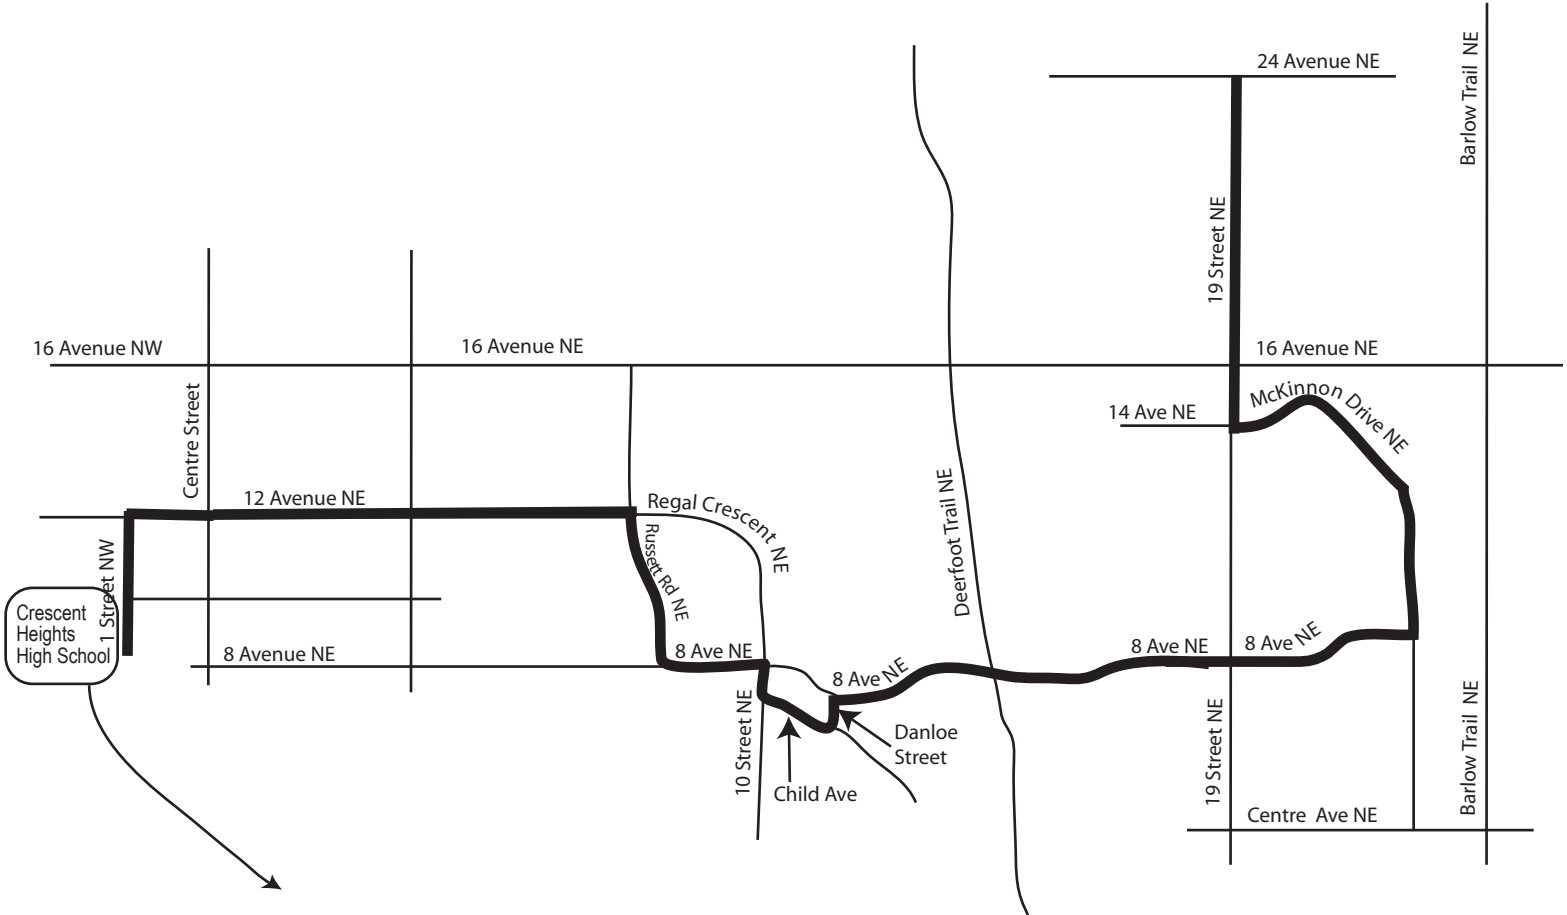

# Route 745 Crescent Heights/Mayland Hts

Route:                      Key:                      Gar:

Service provided to ALL Calgary Transit bus zones on route.

**AM Drop offs sb on 1 ST NW in front of school**

**PM pick up for Route 745 and 747 EB on 11 Ave @ 1 St NW**

Park bumper to bumper for pm pick ups.  
DO NOT block entrance to the school

The inset map shows the intersection of 1 St NW and 11 Ave NE. The AM routing (solid line) is shown on 1 St NW between 11 Ave NE and 12 Ave NE. The PM routing (dashed line) is shown on 11 Ave NE between 1 St NW and 2 St NW. Crescent Heights High School is located at the intersection of 1 St NW and 10 Ave NE.

**This is NOT a charter route. Regular transit fares apply.**