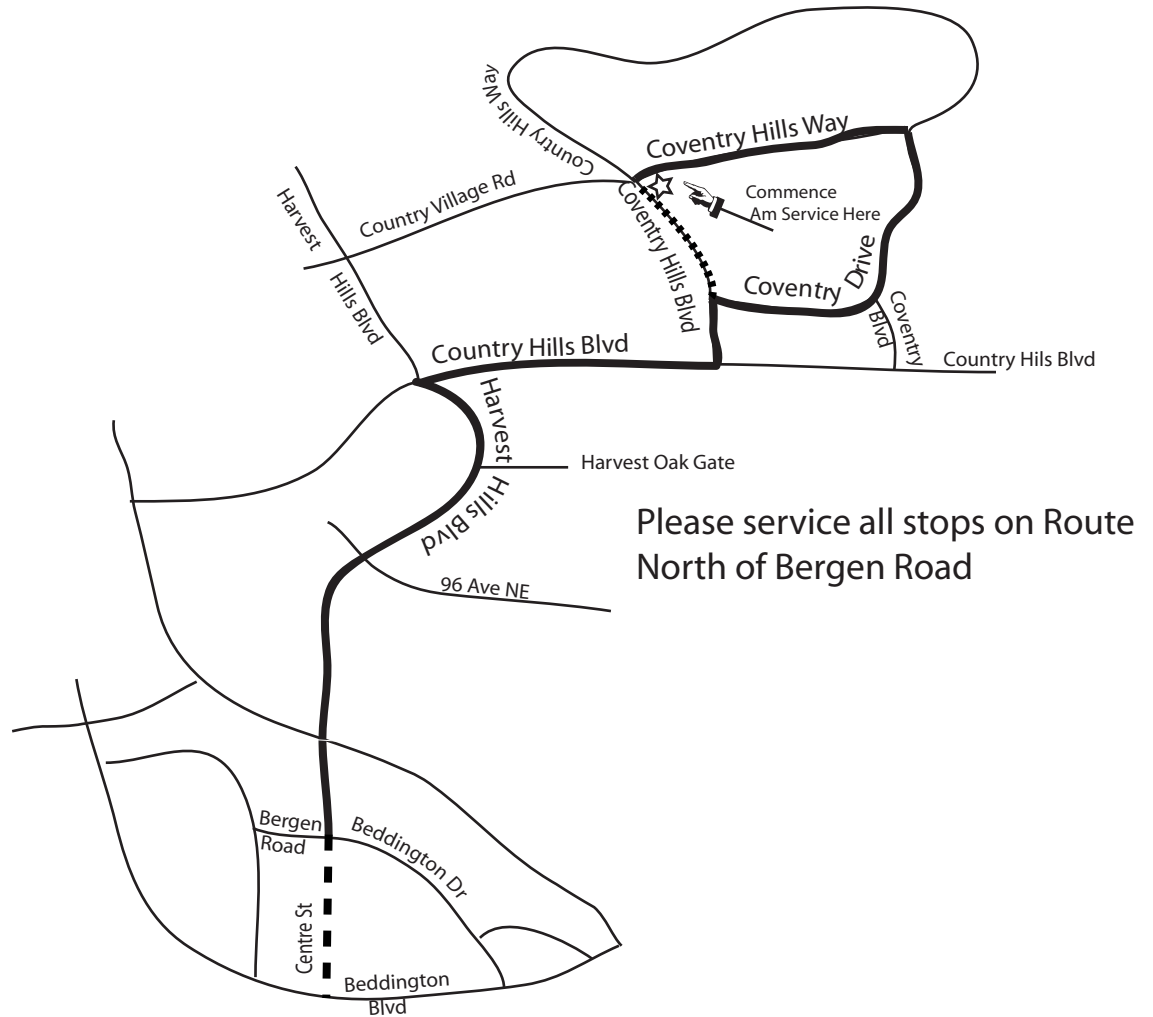

# Route 744

Last Revision: 2020 Sep 30

## Crescent Heights/Coventry South

Route:      Key:      Gar:

Service provided to ALL stops on route North of Bergen Rd.

**AM Drop offs and pm pick ups  
sb on 1 ST NW  
in front of school for  
Routes 743,744,746 and 748**

Park bumper to bumper  
for pm pick ups.  
DO NOT block entrance  
to the school

	16 Ave NW	Centre St	16 Ave NE	
2 St NW				
	12 Ave NW		12 Ave NE	
	11 Ave NW		11 Ave NE	
	745, 747		10 Ave	
Crescent Heights High School	748, 743, 744, 746		9 Ave	

AM ROUTING  
 PM ROUTING

**This is NOT a charter route. Regular transit fares apply.**