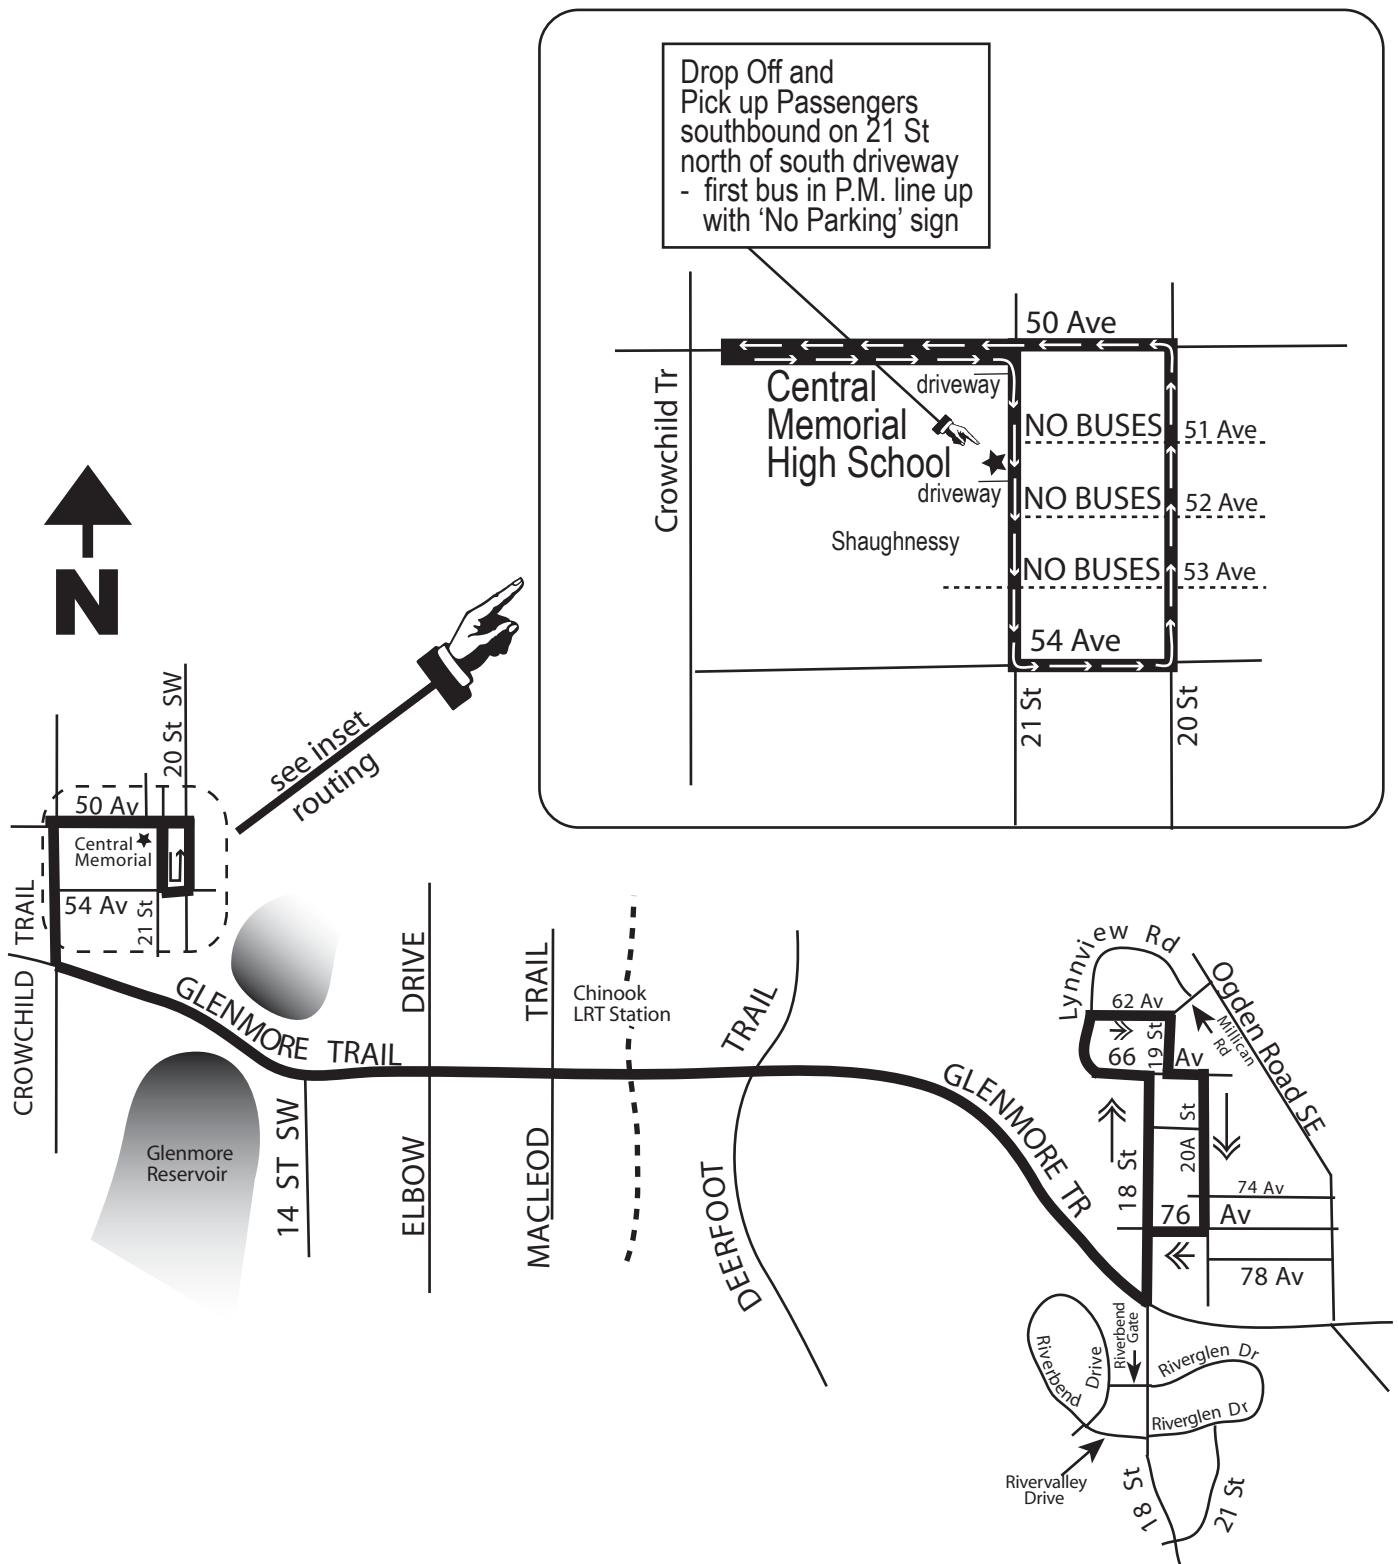

# Rte 735 Central Memorial/Ogden

Service provided to all Calgary Transit bus zones on route east of Deerfoot Trail.

**This is NOT a charter route. Regular transit fares apply.**