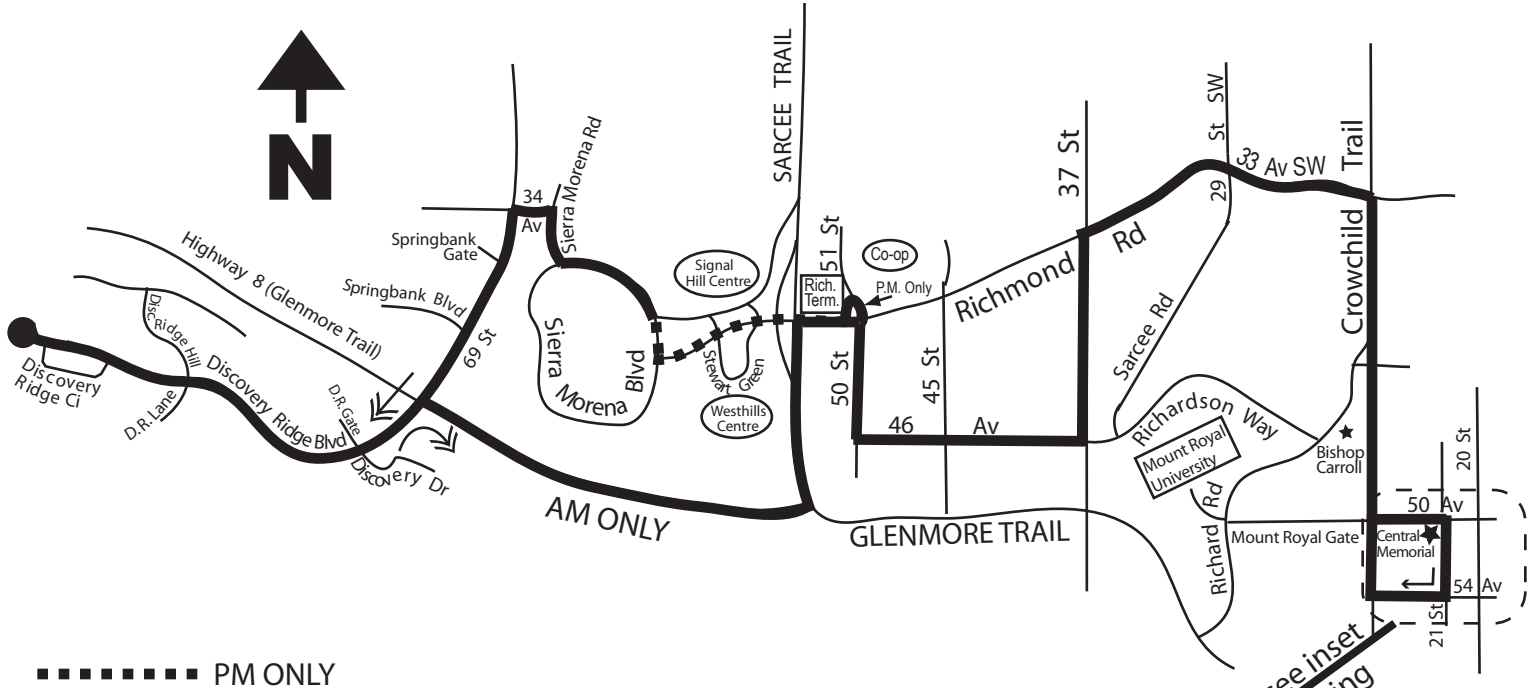

Rte 732 Central Memorial/Discovery Ridge

Last Revision: 2011 DEC 23

Service provided to all Calgary Transit bus zones on route.

..... PM ONLY

This is NOT a charter route. Regular transit fares apply.