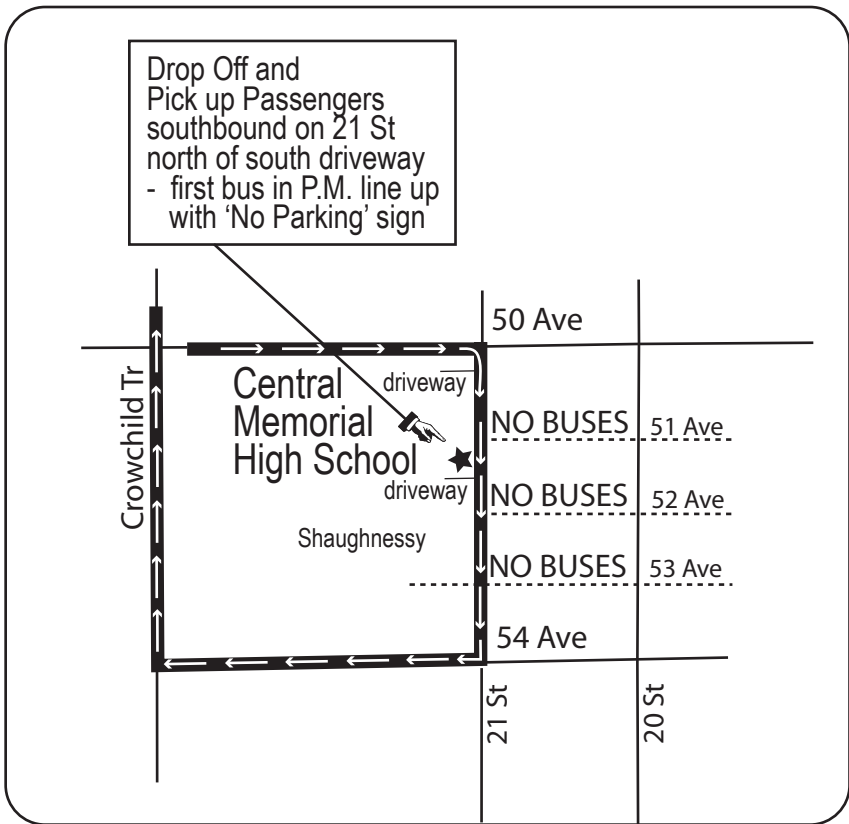

Rte 732 Central Memorial/Discovery Ridge

Last Revision: 2011 DEC 23

Service provided to all Calgary Transit bus zones on route.

..... PM ONLY

This is NOT a charter route. Regular transit fares apply.