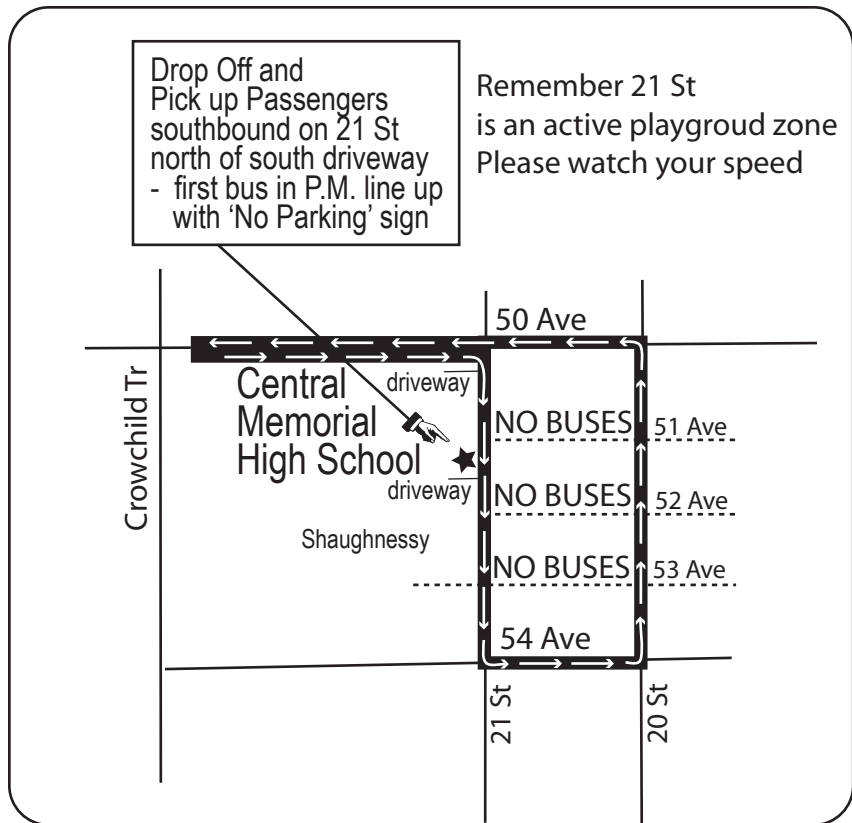

# Rte 731 Central Memorial/Riverbend

Revised: August 27, 2019

Route: Key: Gar:

Service provided to all Calgary Transit bus zones and Future bus zones on Route east of Deerfoot Trail

Watch your speed in Playground Zones

This is NOT a charter route. Regular transit fares apply.