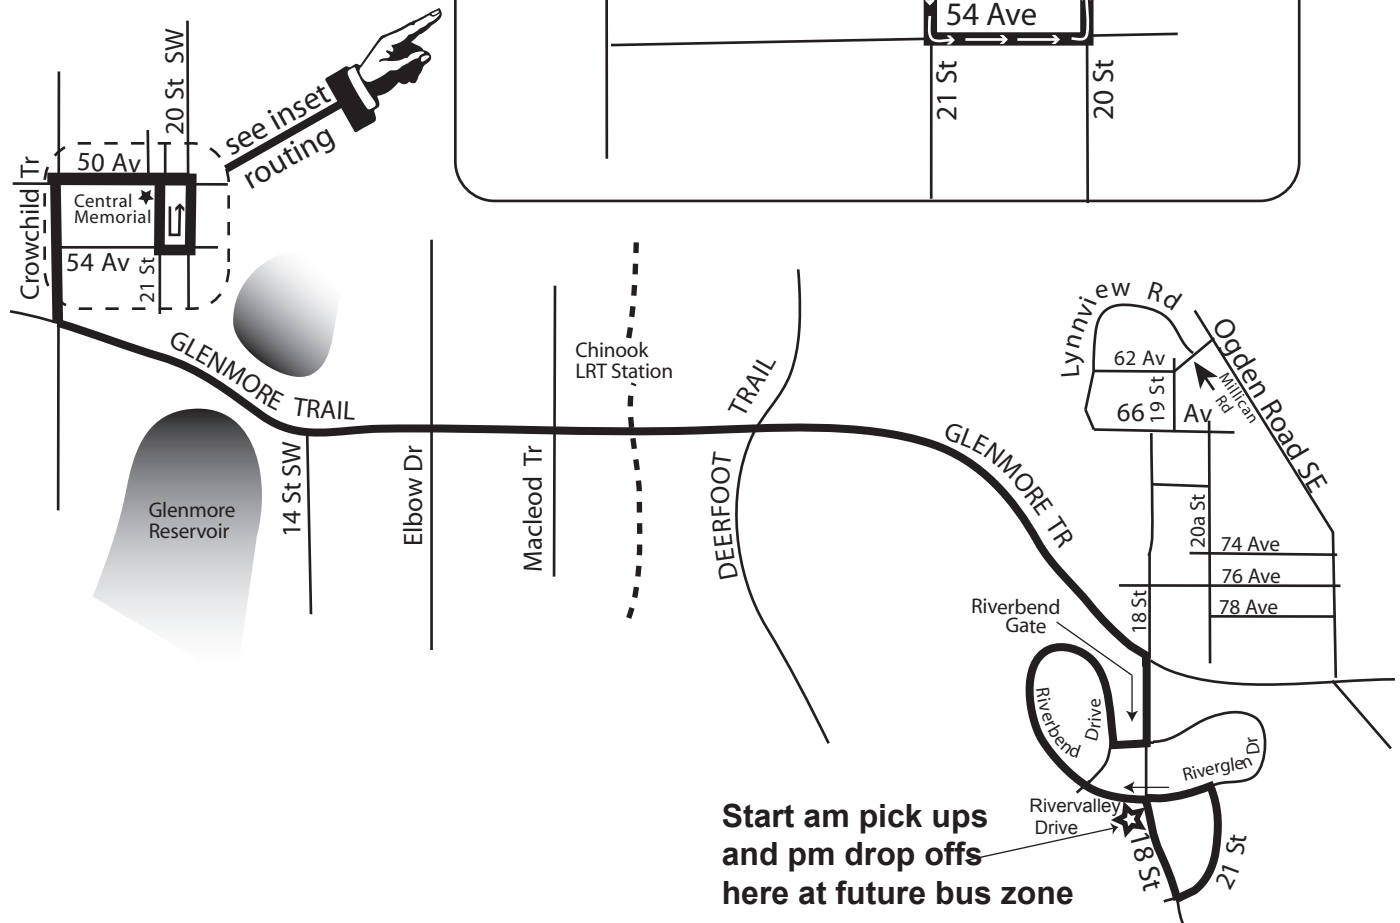

# Rte 731 Central Memorial/Riverbend

Revised: August 27, 2019

Route: Key: Gar:

Service provided to all Calgary Transit bus zones and Future bus zones on Route east of Deerfoot Trail

Watch your speed in Playground Zones

This is NOT a charter route. Regular transit fares apply.