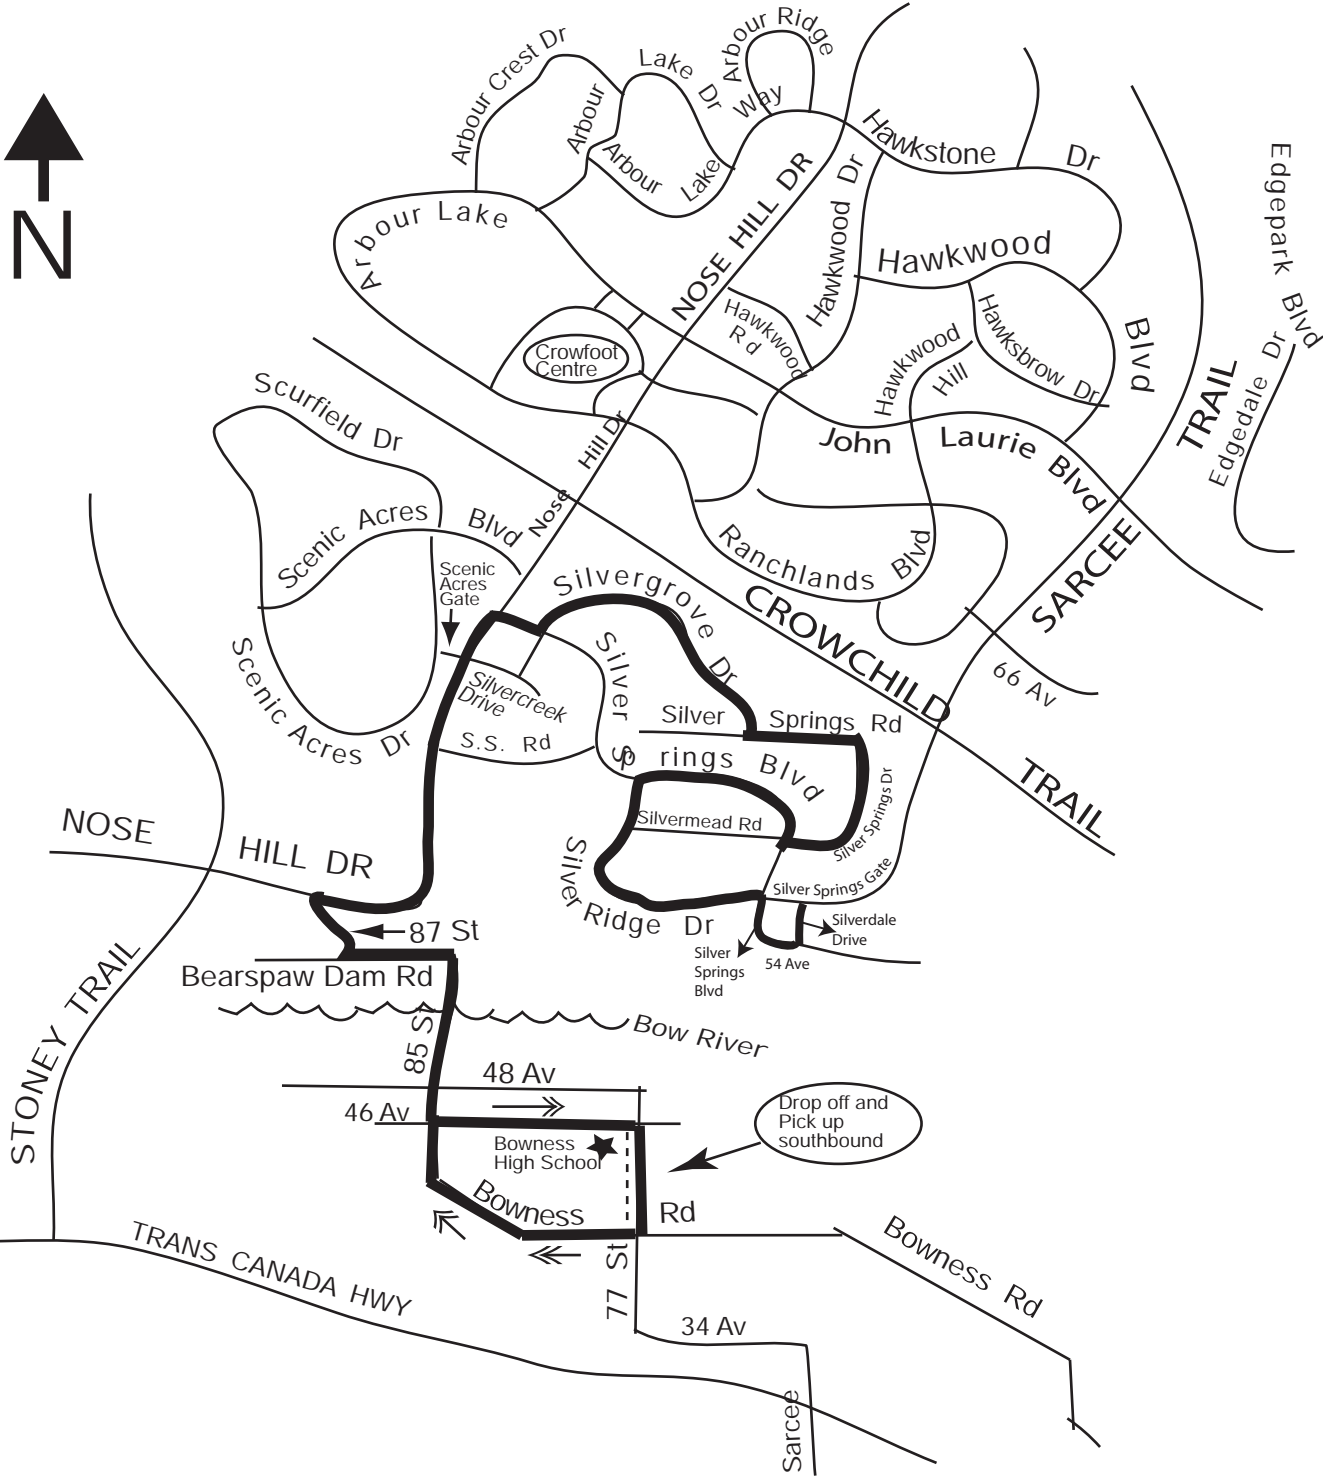

Rte 725 Bowness/Silver Springs

Route: Key: Gar:

Service provided to all Calgary Transit bus zones on route north of the Bow river.

This is NOT a charter route. Regular transit fares apply.