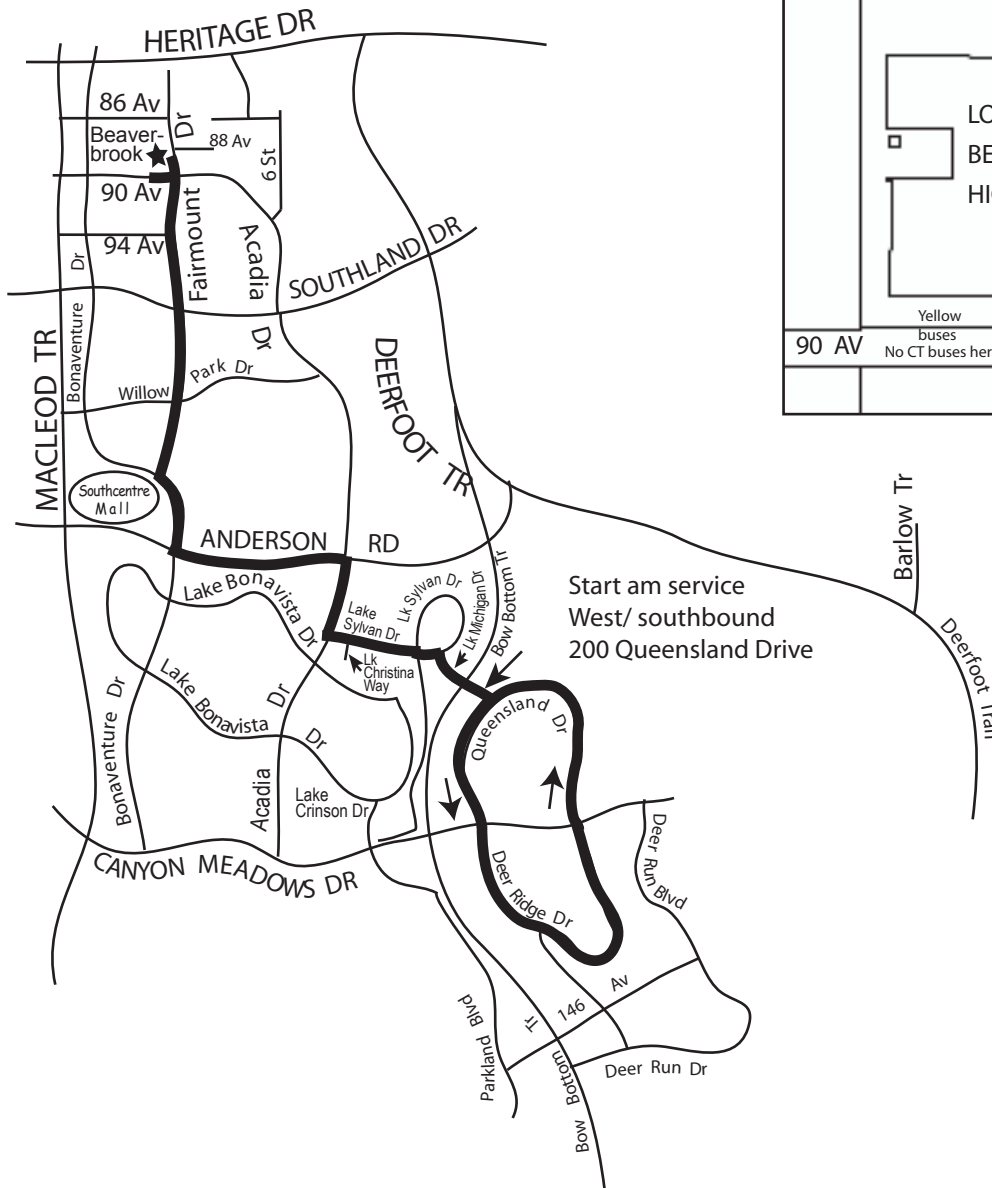

# Route 715 Beaverbrook/Deer Ridge

Last Revision August 21, 2019

Service provided to all Calgary Transit bus zones on route.

Start am service  
West/ southbound  
200 Queensland Drive

- A.M. Drop offs  
westbound on 90 Ave  
at west/ far end of school
- P.M. Pick up locations  
on insert above

**This is NOT a charter route. Regular transit fares apply.**