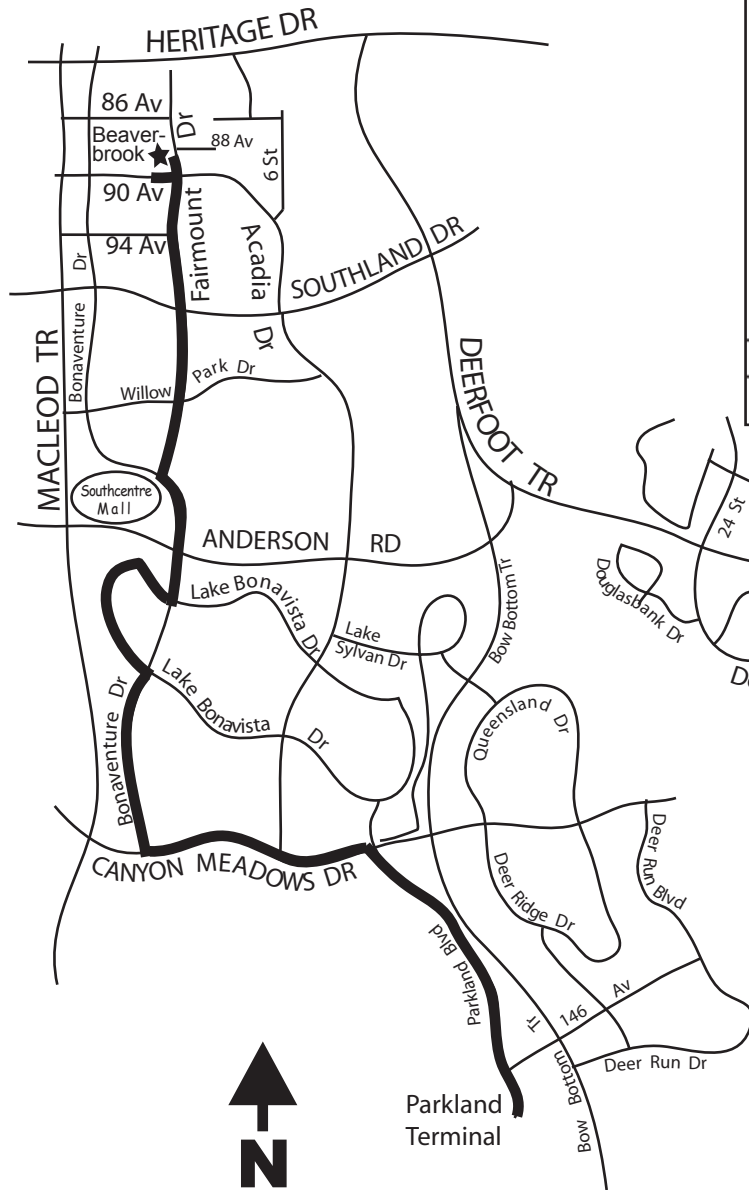

# Route 712 Beaverbrook/Parkland

Route:            Key:            Gar:

Service provided to all Calgary Transit bus zones on route.

- A.M. Drop offs westbound on 90 Ave at west/ far end of school
- P.M. Pick up locations on insert above

**This is NOT a charter route. Regular transit fares apply.**