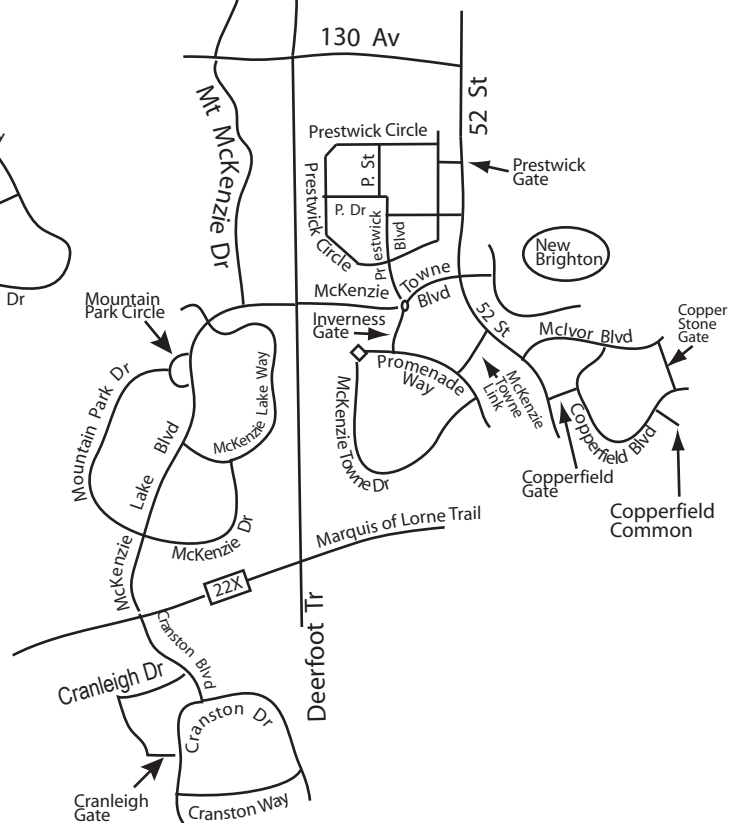

# Route 712 Beaverbrook/Parkland

Route:            Key:            Gar:

Service provided to all Calgary Transit bus zones on route.

- A.M. Drop offs westbound on 90 Ave at west/ far end of school
- P.M. Pick up locations on insert above

**This is NOT a charter route. Regular transit fares apply.**