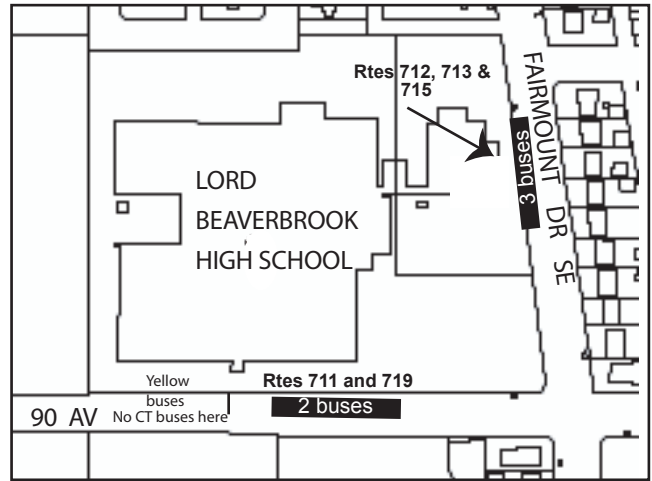

# Route 712 Beaverbrook/Parkland

Route:            Key:            Gar:

Service provided to all Calgary Transit bus zones on route.

- A.M. Drop offs westbound on 90 Ave at west/ far end of school
- P.M. Pick up locations on insert above