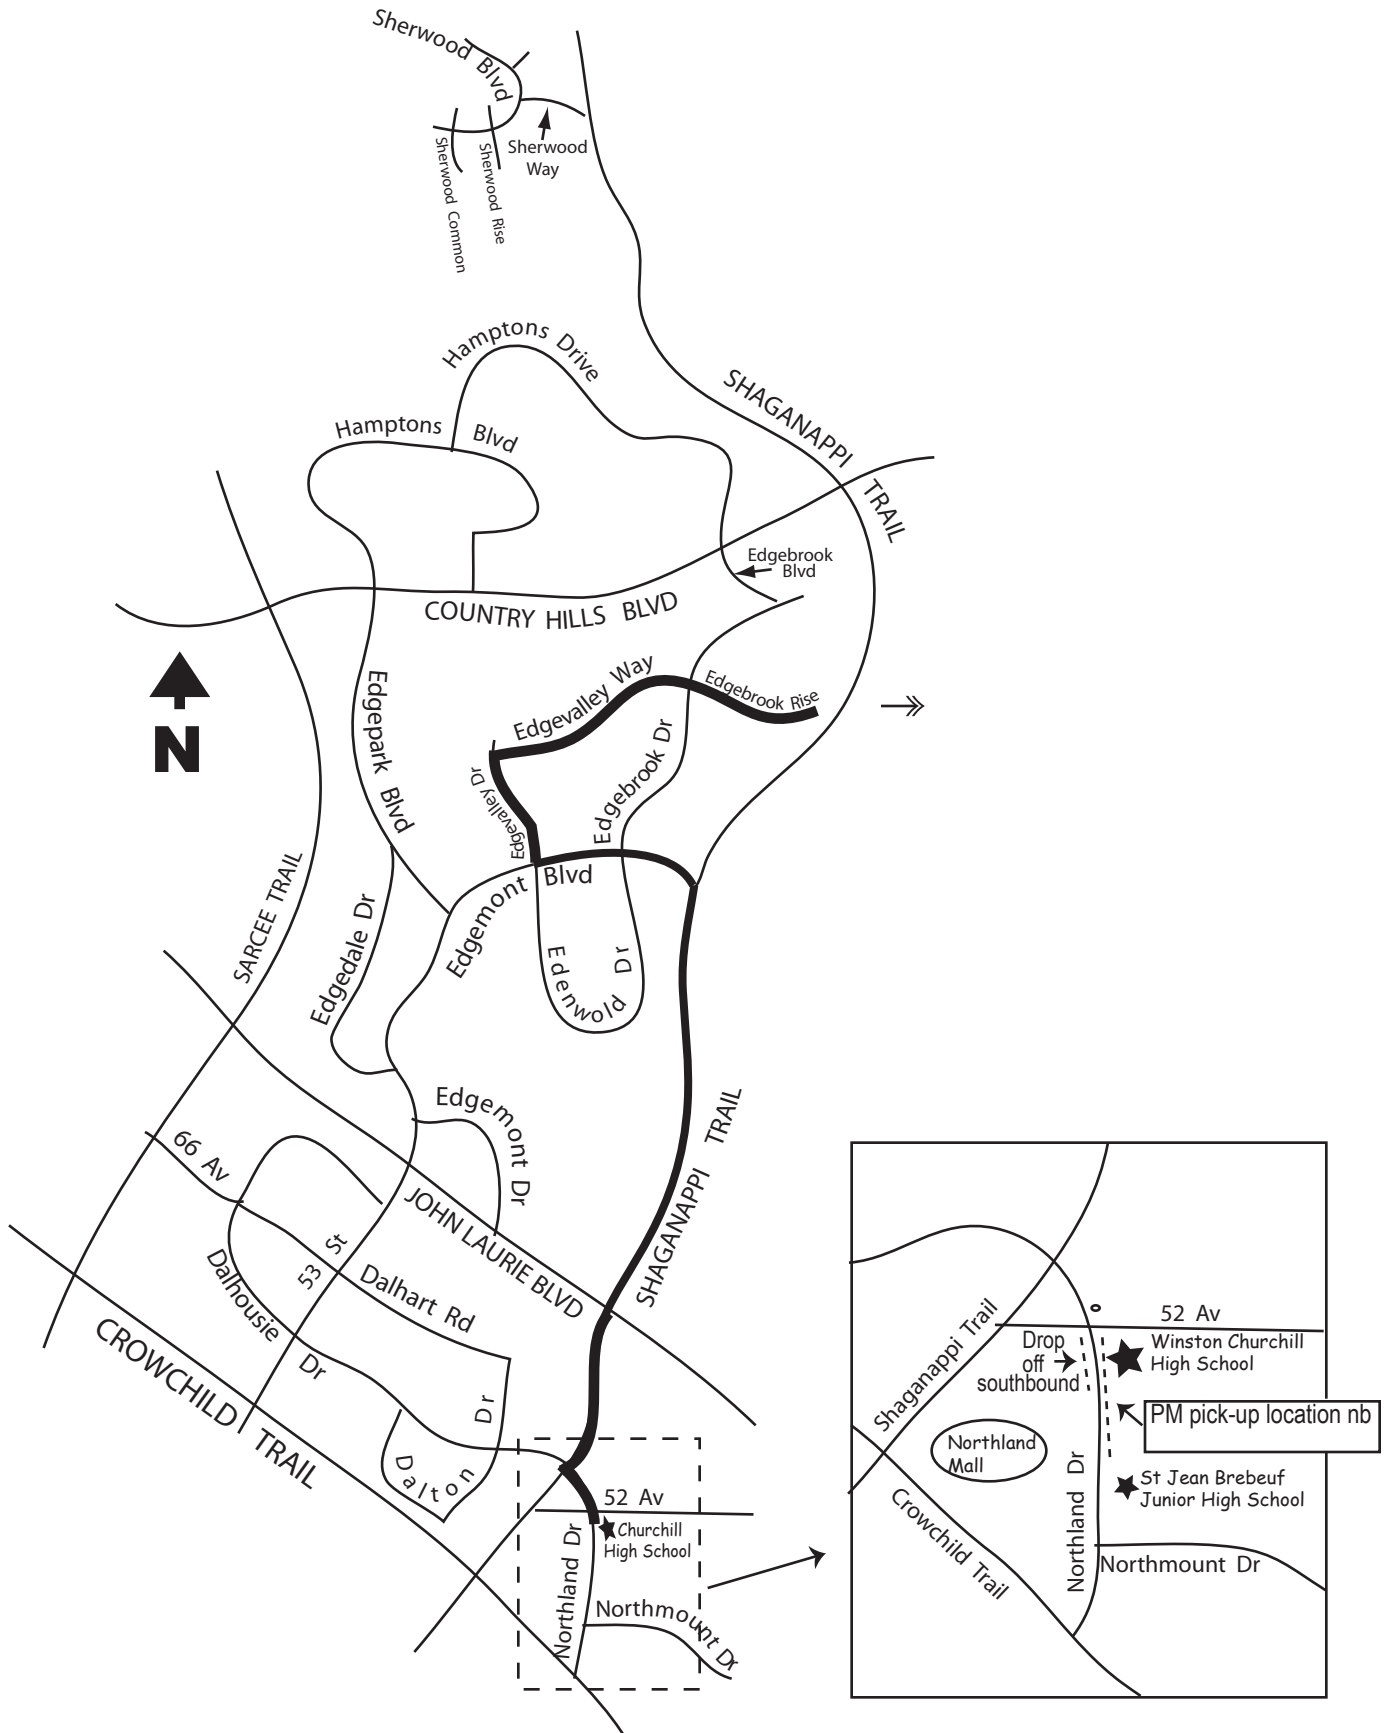

# Route 705 Churchill/Edgebrook Rise

Last Revision: 2012 DEC 10

Service provided to all Calgary Transit bus zones on route.

**This is NOT a charter route. Regular transit fares apply.**