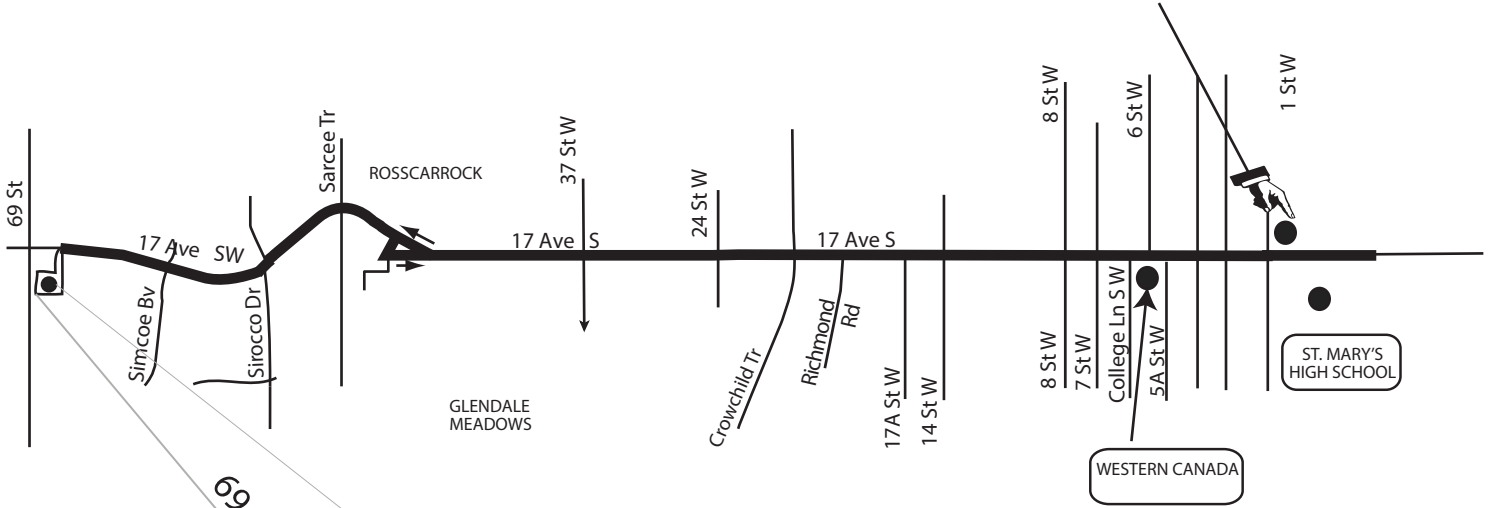

# Route 698 17th Ave/Western Canada/St. Mary's

Service provided to all Calgary Transit bus zones along the route.

Last Revision: 2013 Feb 22

Pick up for St Mary's WB 17 Avenue, farside of 1st SW at Route 7 Stop

Drop offs for St Mary's EB 17 Avenue, after 2 st SW at Route 6 stop

69 Street Terminal Detail

Route 698 Am Pick up at 17 Avenue SW at 69 Street Terminal